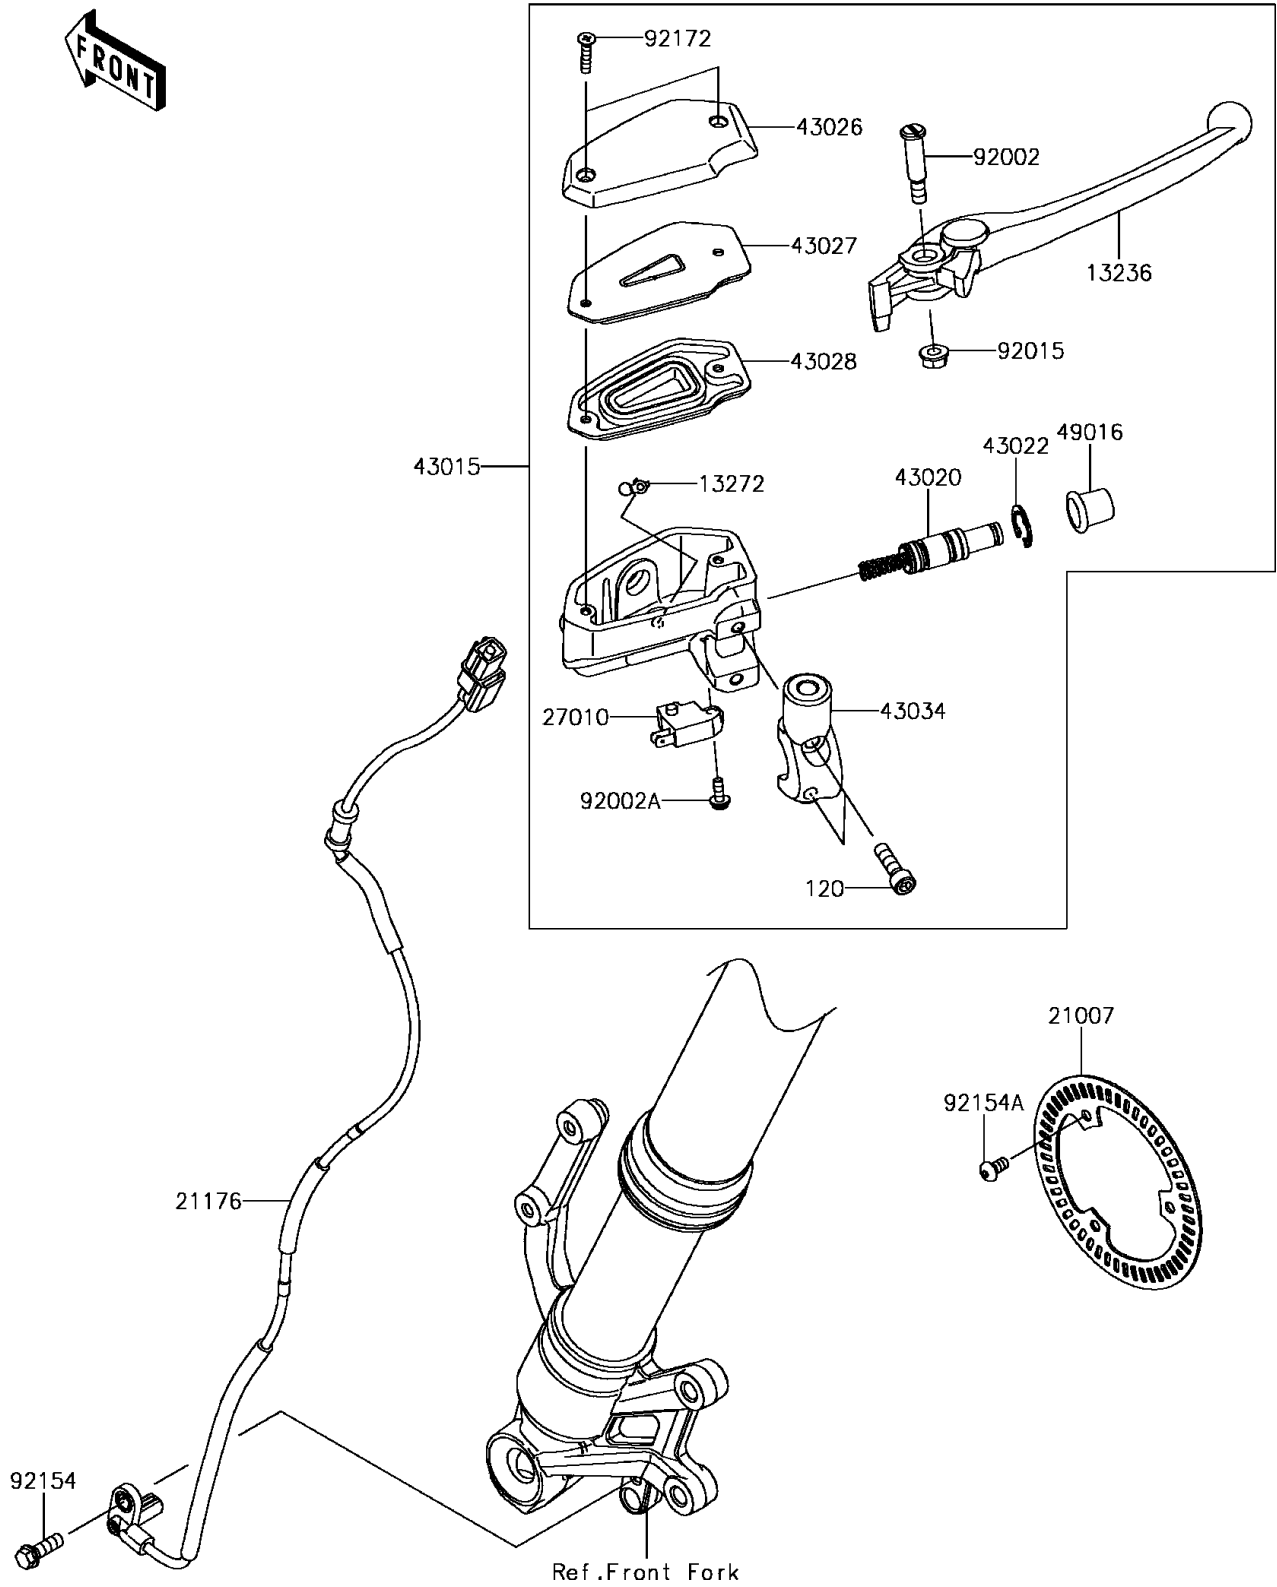

2017 PARTS DIAGRAM

Front Master Cylinder

F2291

2017 PARTS LIST

Front Master Cylinder

ITEM NAME	PART NUMBER	QUANTITY
BOLT-SOCKET,6X22 (Ref # 120)	120CB0622	1
LEVER-COMP,FRONT BRAKE (Ref # 13236)	13236-0140	1
PLATE (Ref # 13272)	13272-0573	1
ROTOR,SENSOR,FR (Ref # 21007)	21007-0643	1
SENSOR,SPEED,FR (Ref # 21176)	21176-0833	1
SWITCH,BRAKE (Ref # 27010)	27010-0025	1
CYLINDER-ASSY-MASTER,FR (Ref # 43015)	43015-0588	1
PISTON-COMP-BRAKE (Ref # 43020)	43020-0008	1
STOPPER-BRAKE,PISTON (Ref # 43022)	43022-1010	1
CAP-BRAKE (Ref # 43026)	43026-0019	1
PLATE-DIAPHRAGM (Ref # 43027)	43027-0008	1
DIAPHRAGM (Ref # 43028)	43028-0015	1
HOLDER-BRAKE,MASTER CYLINDER (Ref # 43034)	43034-0049	1
COVER-SEAL,MASTER CYLINDER (Ref # 49016)	49016-1044	1
BOLT,LEVER SET,BLACK (Ref # 92002)	92002-1322	1
BOLT,SCREW,4X12 (Ref # 92002A)	92002-1323	1
NUT,FLANGED,6MM (Ref # 92015)	92015-1528	1
BOLT,FLANGED,6X18 (Ref # 92154)	92154-0784	1
BOLT,SOCKET,5X10 (Ref # 92154A)	92154-1292	1
SCREW,4X20 (Ref # 92172)	92172-0320	1