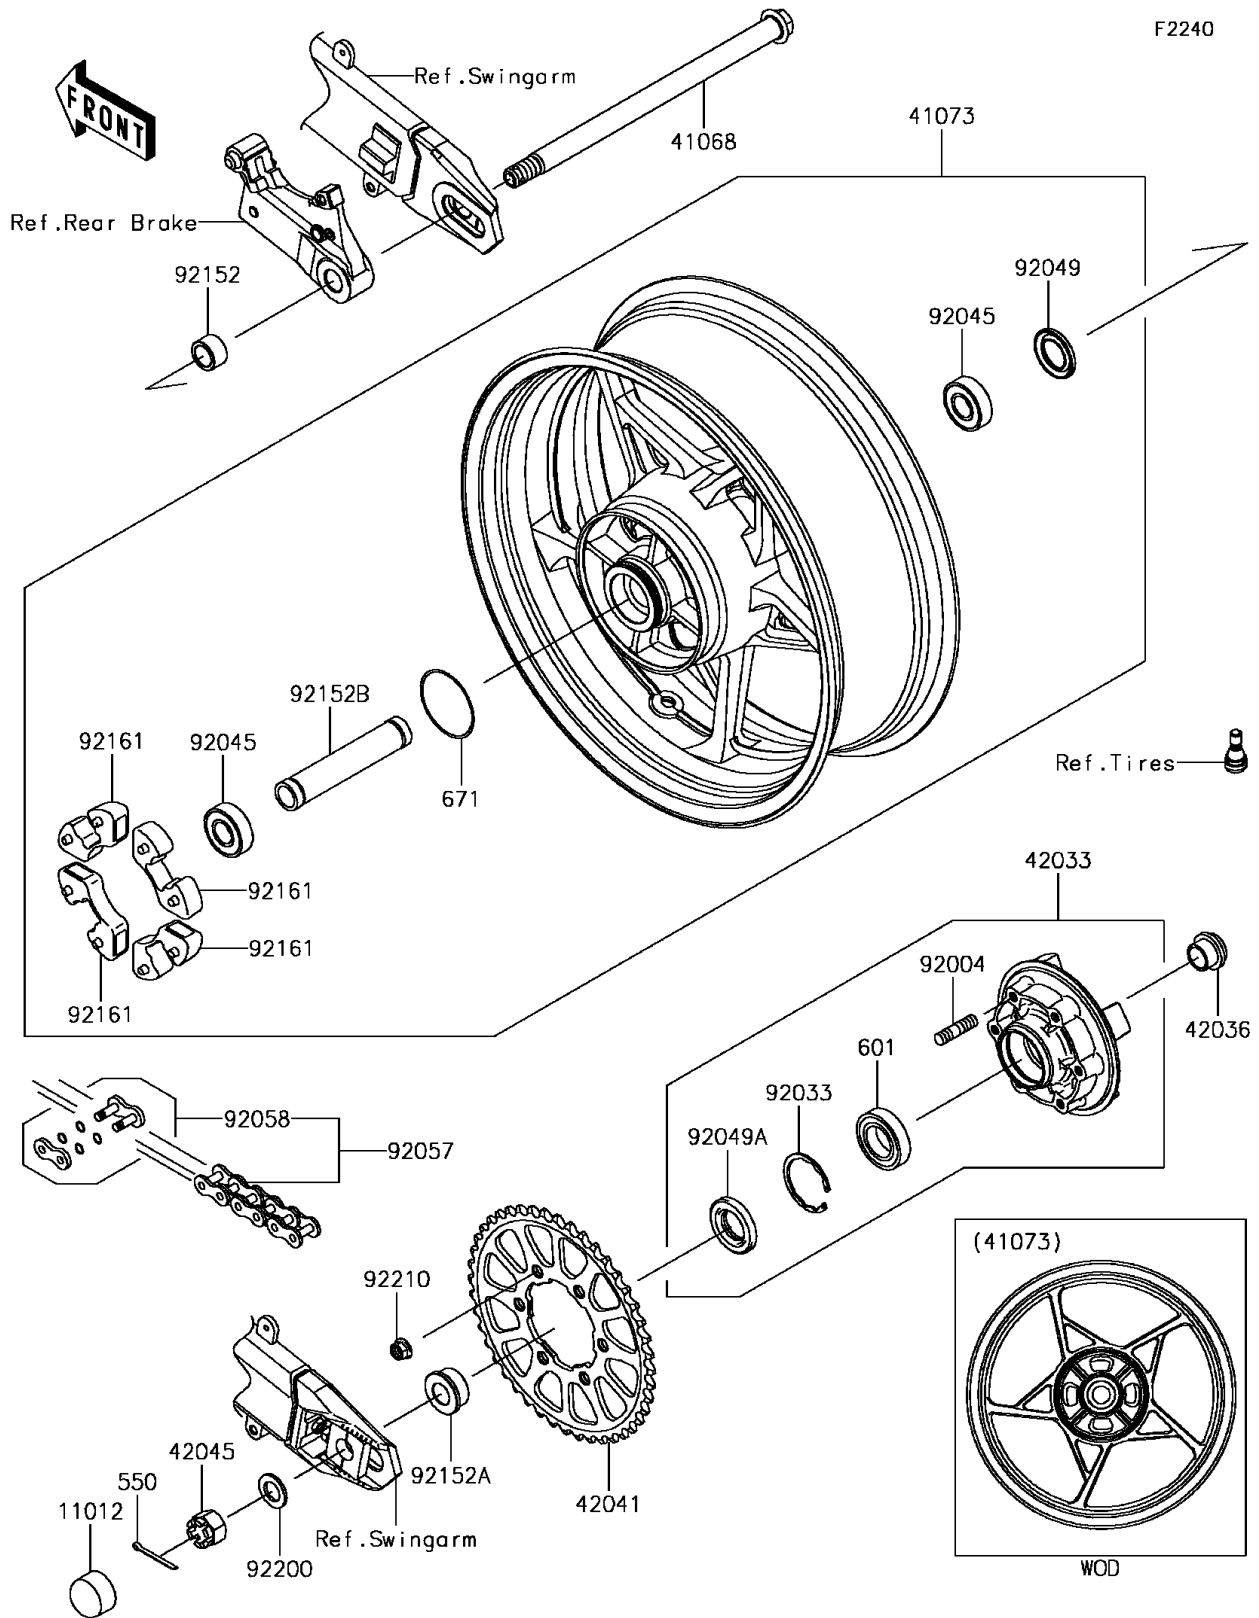

2017 PARTS DIAGRAM

Rear Wheel/Chain

2017 PARTS LIST

Rear Wheel/Chain

ITEM NAME	PART NUMBER	QUANTITY
PIN-COTTER,4.0X40 (Ref # 550)	550AA4040	1
BEARING-BALL (Ref # 601)	601B6205UU	1
O RING,60MM (Ref # 671)	671B2560	1
CAP,AXLE NUT (Ref # 11012)	11012-1590	1
AXLE,RR,18X327.2 (Ref # 41068)	41068-0619	1
WHEEL-ASSY,RR,G.BLACK (Ref # 41073)	41073-0706-QT	1
COUPLING-ASSY,RR HUB (Ref # 42033)	42033-0570	1
SLEEVE,RR HUB,L=23 (Ref # 42036)	42036-1251	1
SPROCKET-HUB,44T (Ref # 42041)	42041-0158	1
NUT,CASTLE,18MM (Ref # 42045)	42045-018	1
STUD,10X19 (Ref # 92004)	92004-0048	1
RING-SNAP,52MM (Ref # 92033)	92033-1043	1
BEARING-BALL,20X47X14 (Ref # 92045)	92045-0821	1
SEAL-OIL,28 47 5 (Ref # 92049)	92049-0140	1
SEAL-OIL (Ref # 92049A)	92049-1287	1
CHAIN,DRIVE,EK525RMX3/3D,114L (Ref # 92057)	92057-0672	1
JOINT-CHAIN (Ref # 92058)	92058-0041	1
COLLAR,20X28X16.4 (Ref # 92152)	92152-1583	1
COLLAR,20X35X18 (Ref # 92152A)	92152-1585	1
COLLAR,20.2X27.2X141.9 (Ref # 92152B)	92152-2250	1
DAMPER,SHOCK,RR HUB (Ref # 92161)	92161-0342	1
WASHER,19X32X2.6 (Ref # 92200)	92200-1489	1
NUT,LOCK,FLANGED,10MM (Ref # 92210)	92210-0276	1