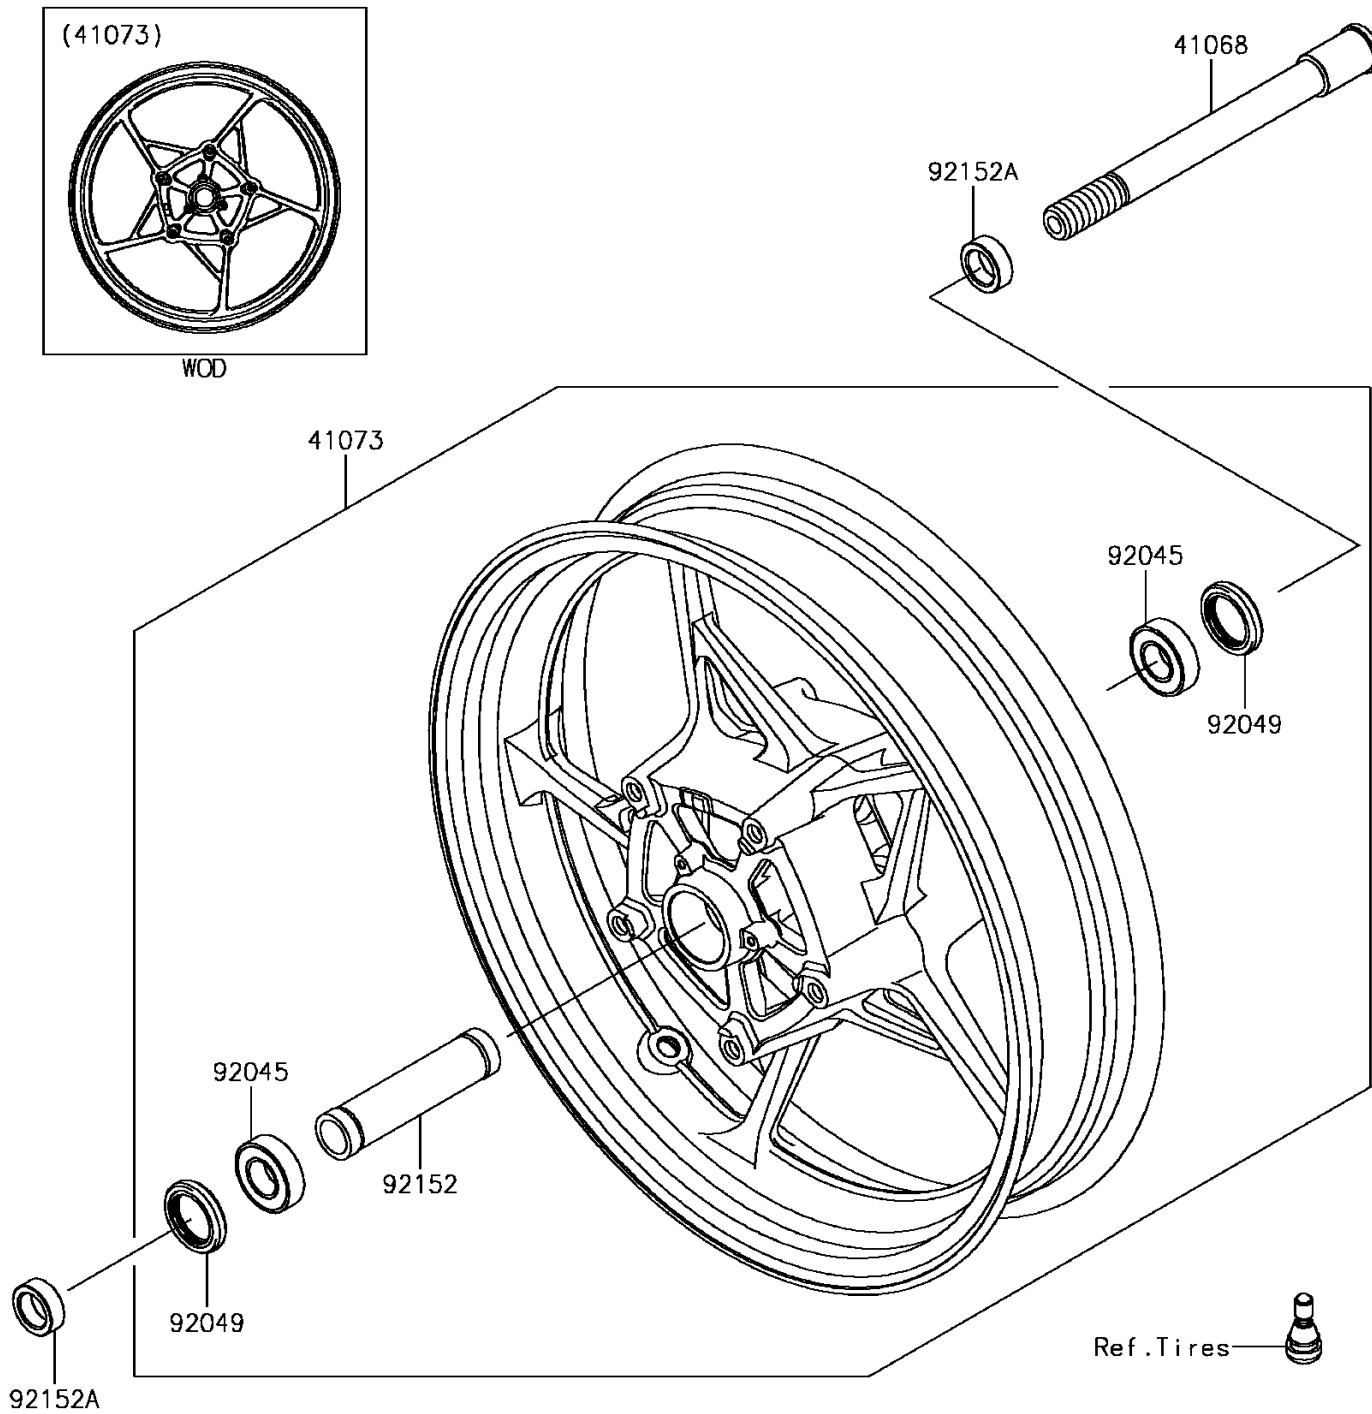

2017 PARTS DIAGRAM

Front Wheel

F2230

WOD

2017 PARTS LIST

Front Wheel

ITEM NAME	PART NUMBER	QUANTITY
AXLE,FR,20X199 (Ref # 41068)	41068-0618	1
WHEEL-ASSY,FR,G.BLACK (Ref # 41073)	41073-0713-QT	1
BEARING-BALL,20X42X12 (Ref # 92045)	92045-0820	1
SEAL-OIL,BJN30427 (Ref # 92049)	92049-0130	1
COLLAR,20.2X27.2X115 (Ref # 92152)	92152-2227	1
COLLAR,20X30X10.5 (Ref # 92152A)	92152-2249	1