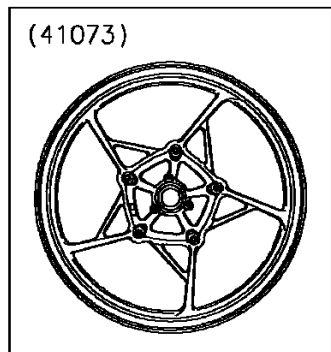

2017 PARTS DIAGRAM

Front Wheel

F2230

WOD

2017 PARTS LIST

Front Wheel

ITEM NAME	PART NUMBER	QUANTITY
AXLE,FR,20X199 (Ref # 41068)	41068-0618	1
WHEEL-ASSY,FR,G.BLACK (Ref # 41073)	41073-0713-QT	1
BEARING-BALL,20X42X12 (Ref # 92045)	92045-0820	1
SEAL-OIL,BJN30427 (Ref # 92049)	92049-0130	1
COLLAR,20.2X27.2X115 (Ref # 92152)	92152-2227	1
COLLAR,20X30X10.5 (Ref # 92152A)	92152-2249	1