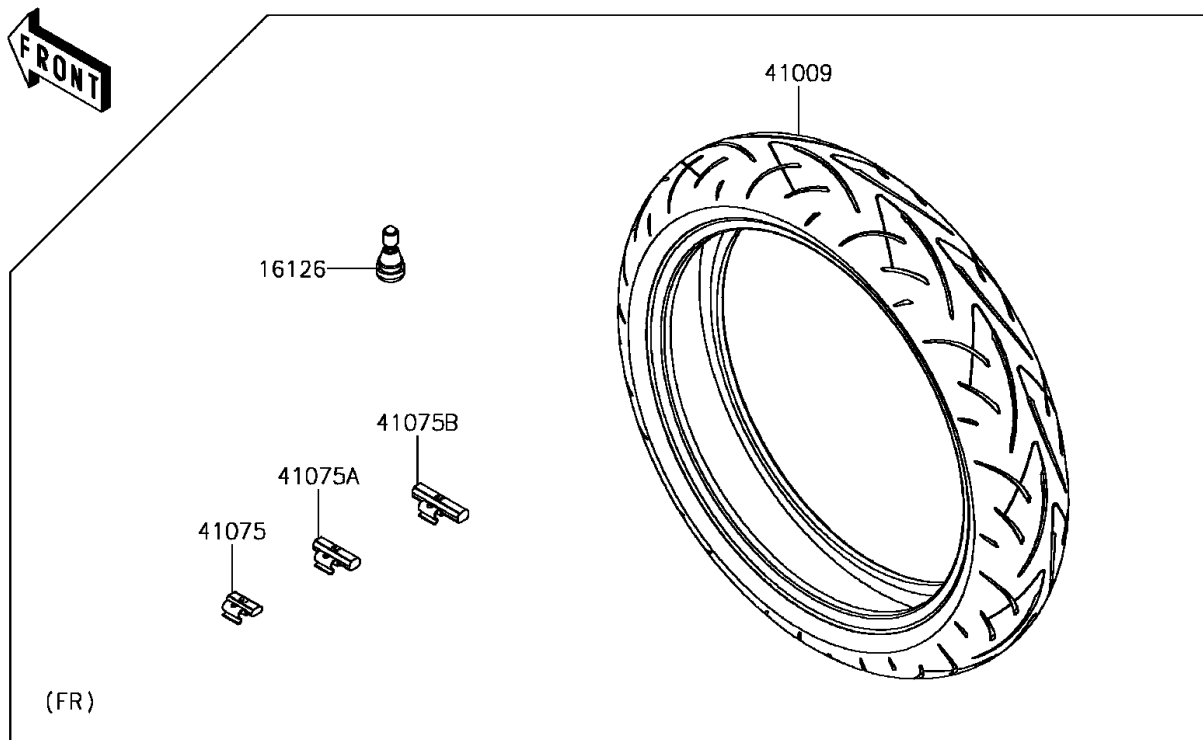

2017 PARTS DIAGRAM

Tires

F2210

2017 PARTS LIST

Tires

ITEM NAME	PART NUMBER	QUANTITY
VALVE,TIRE (Ref # 16126)	16126-1140	1
TIRE,FR,120/70ZR17(58W),D214F (Ref # 41009)	41009-0694	1
TIRE,RR,180/55ZR17(73W),D214 (Ref # 41009A)	41009-0695	1
BALANCER-WHEEL,10G,SILVER (Ref # 41075)	41075-0007	1
BALANCER-WHEEL,20G,SILVER (Ref # 41075A)	41075-0008	1
BALANCER-WHEEL,30G,SILVER (Ref # 41075B)	41075-0009	1