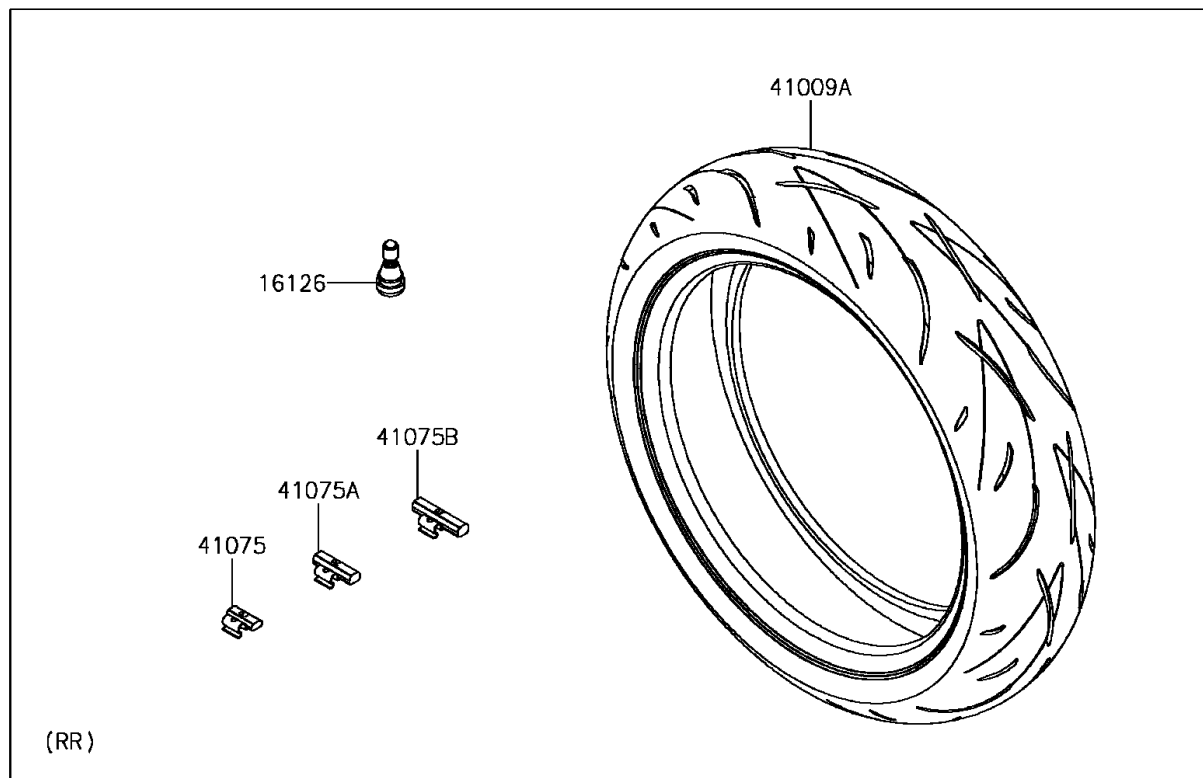

2017 PARTS DIAGRAM

Tires

F2210

2017 PARTS LIST

Tires

ITEM NAME	PART NUMBER	QUANTITY
VALVE,TIRE (Ref # 16126)	16126-1140	1
TIRE,FR,120/70ZR17(58W),D214F (Ref # 41009)	41009-0694	1
TIRE,RR,180/55ZR17(73W),D214 (Ref # 41009A)	41009-0695	1
BALANCER-WHEEL,10G,SILVER (Ref # 41075)	41075-0007	1
BALANCER-WHEEL,20G,SILVER (Ref # 41075A)	41075-0008	1
BALANCER-WHEEL,30G,SILVER (Ref # 41075B)	41075-0009	1