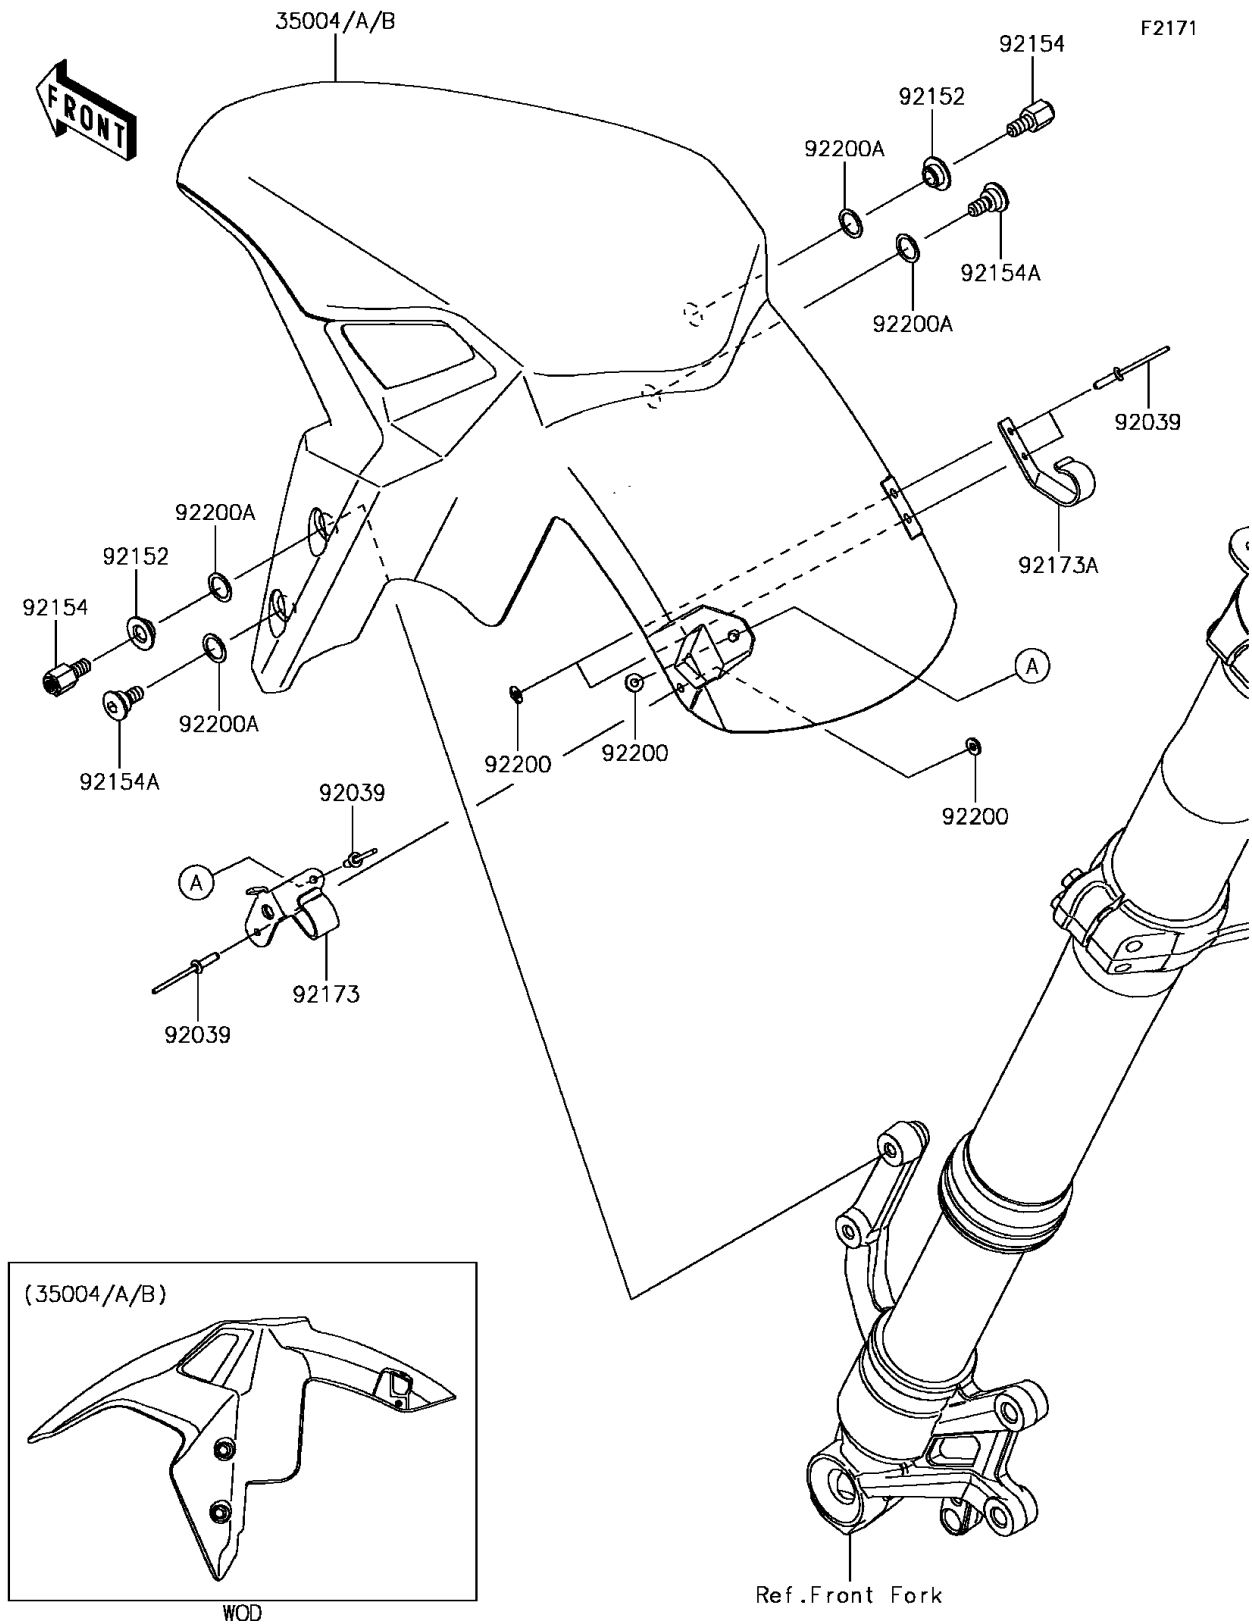

2017 PARTS DIAGRAM

Front Fender(s)

2017 PARTS LIST

Front Fender(s)

ITEM NAME	PART NUMBER	QUANTITY
FENDER-FRONT,P.M.GRAY (Ref # 35004)	35004-0359-36P	1
FENDER-FRONT,M.F.S.BLACK (Ref # 35004B)	35004-0359-739	1
RIVET (Ref # 92039)	92039-1231	1
COLLAR,6.5X10X5.3 (Ref # 92152)	92152-1863	1
BOLT,6MM (Ref # 92154)	92154-0746	1
BOLT,SOCKET,6X15 (Ref # 92154A)	92154-2660	1
CLAMP,LH (Ref # 92173)	92173-1600	1
CLAMP,RH (Ref # 92173A)	92173-1601	1
WASHER,3.5X8X1 (Ref # 92200)	92200-1251	1
WASHER,10.4X14X0.5 (Ref # 92200A)	92200-1880	1
FENDER-FRONT,C.L.GREEN (Ref # 35004A)	35004-0359-51P	1