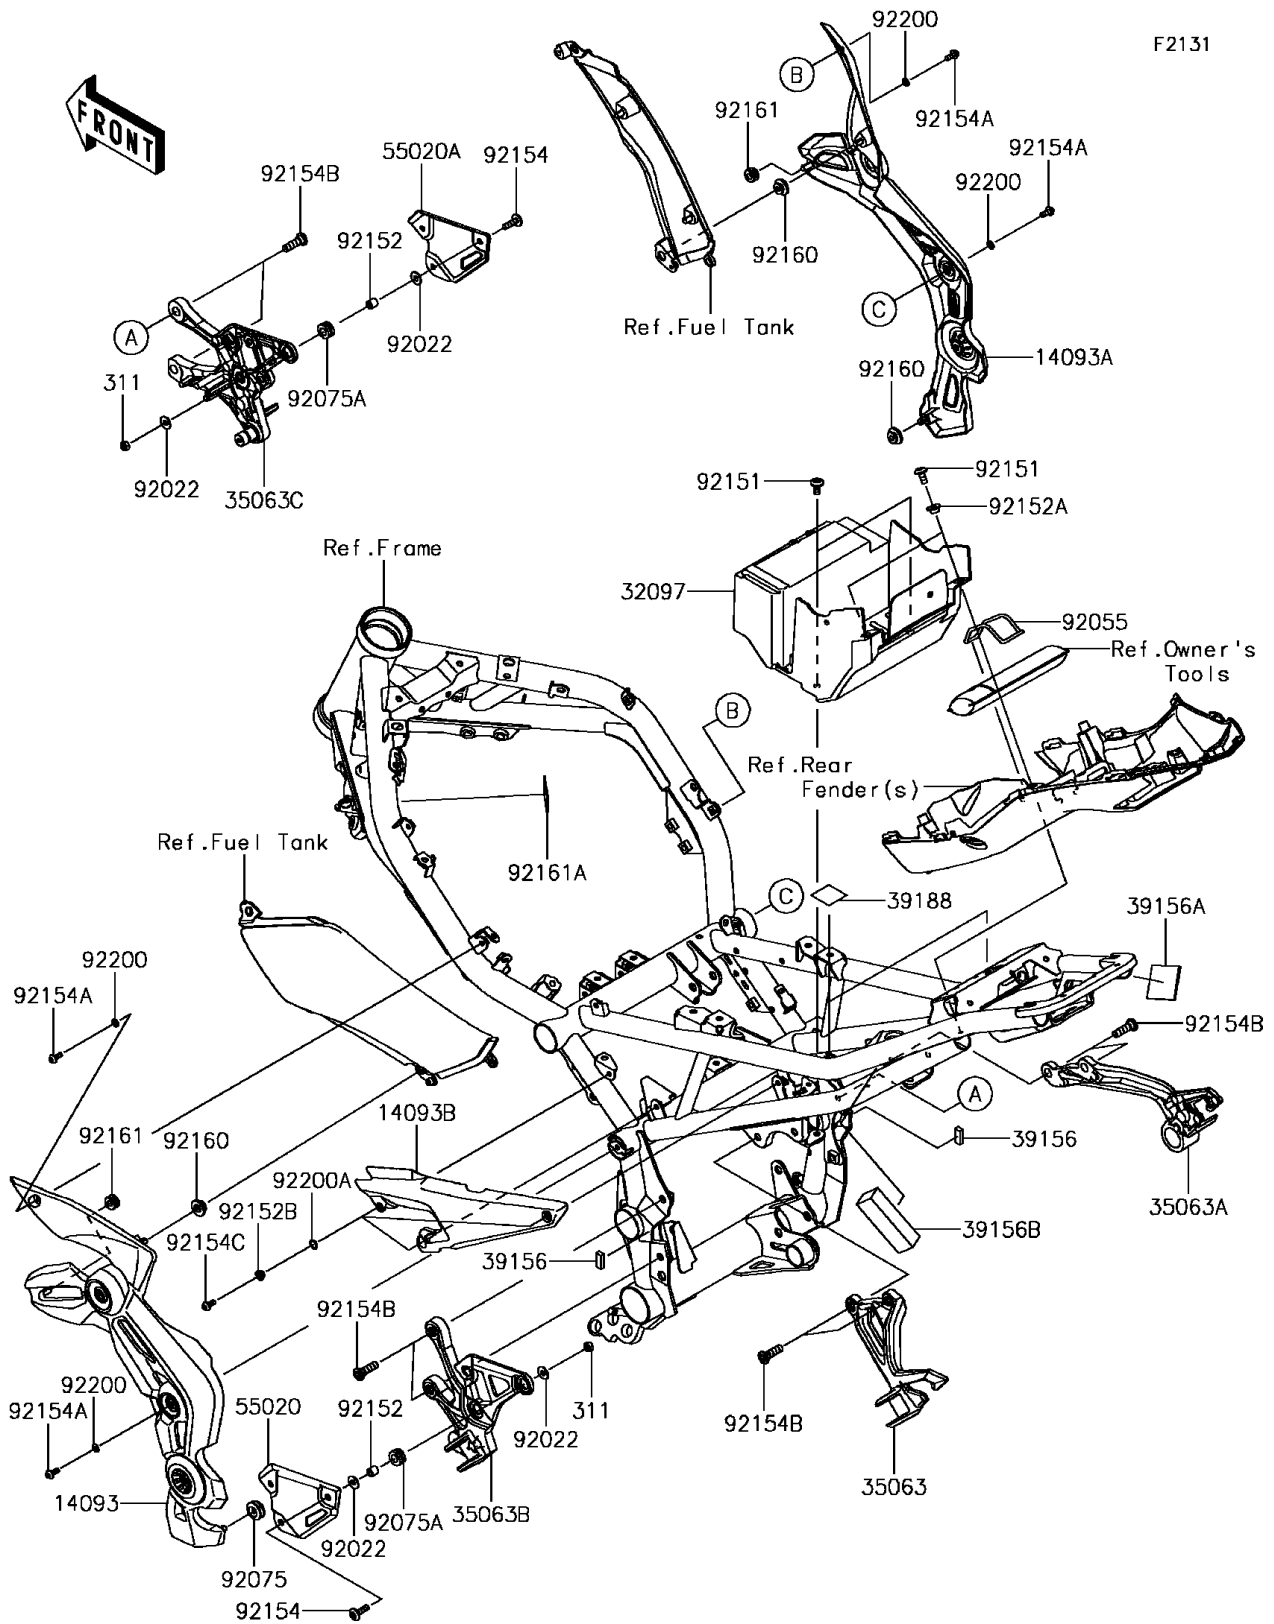

## 2017 PARTS DIAGRAM

Frame Fittings

F2131

## 2017 PARTS LIST

### Frame Fittings

ITEM NAME	PART NUMBER	QUANTITY
NUT-HEX,6MM (Ref # 311)	311AA0600	1
COVER,PIVOT,LH,B.SILVER (Ref # 14093)	14093-0509-54N	1
COVER,PIVOT,RH,B.SILVER (Ref # 14093A)	14093-0510-54N	1
COVER,HARNESS,LH (Ref # 14093B)	14093-0511	1
CASE-BATTERY (Ref # 32097)	32097-0045	1
STAY,STEP,RR,LH,F.S.BLACK (Ref # 35063)	35063-1362-18R	1
STAY,STEP,RR,RH,F.S.BLACK (Ref # 35063A)	35063-1363-18R	1
STAY,STEP,FR,LH,F.S.BLACK (Ref # 35063B)	35063-1399-18R	1
STAY,STEP,FR,RH,F.S.BLACK (Ref # 35063C)	35063-1400-18R	1
PAD,8X20X5 (Ref # 39156)	39156-2176	1
PAD,40X60X2 (Ref # 39156A)	39156-2177	1
PAD,25X80X20 (Ref # 39156B)	39156-2217	1
TAPE,30X30 (Ref # 39188)	39188-0566	1
GUARD,HEEL,LH (Ref # 55020)	55020-1962	1
GUARD,HEEL,RH (Ref # 55020A)	55020-1963	1
WASHER,6.5X16X1.0 (Ref # 92022)	92022-1093	1
RING-O,62.6X3.5 (Ref # 92055)	92055-0873	1
DAMPER (Ref # 92075)	92075-1067	1
DAMPER (Ref # 92075A)	92075-1409	1
BOLT,SOCKET,6X14 (Ref # 92151)	92151-1654	1
COLLAR,6.3X9.5X9.2 (Ref # 92152)	92152-2280	1
COLLAR,6.5X10X6.4 (Ref # 92152A)	92152-2287	1
COLLAR,5.7X8.5X4.5 (Ref # 92152B)	92152-2354	1
BOLT,SOCKET,6X20 (Ref # 92154)	92154-0918	1
BOLT,SOCKET,5X12 (Ref # 92154A)	92154-1421	1
BOLT,SOCKET,8X28 (Ref # 92154B)	92154-2334	1
BOLT,SOCKET,5X12,MEC (Ref # 92154C)	92154-2678	1
DAMPER (Ref # 92160)	92160-1613	1
DAMPER (Ref # 92161)	92161-0864	1

## 2017 PARTS LIST

Frame Fittings

ITEM NAME	PART NUMBER	QUANTITY
DAMPER,25X40,T1.0 (Ref # 92161A)	92161-1432	1
WASHER,5.2X10X0.5 (Ref # 92200)	92200-1730	1
WASHER,8.8X11.5X0.5 (Ref # 92200A)	92200-1888	1