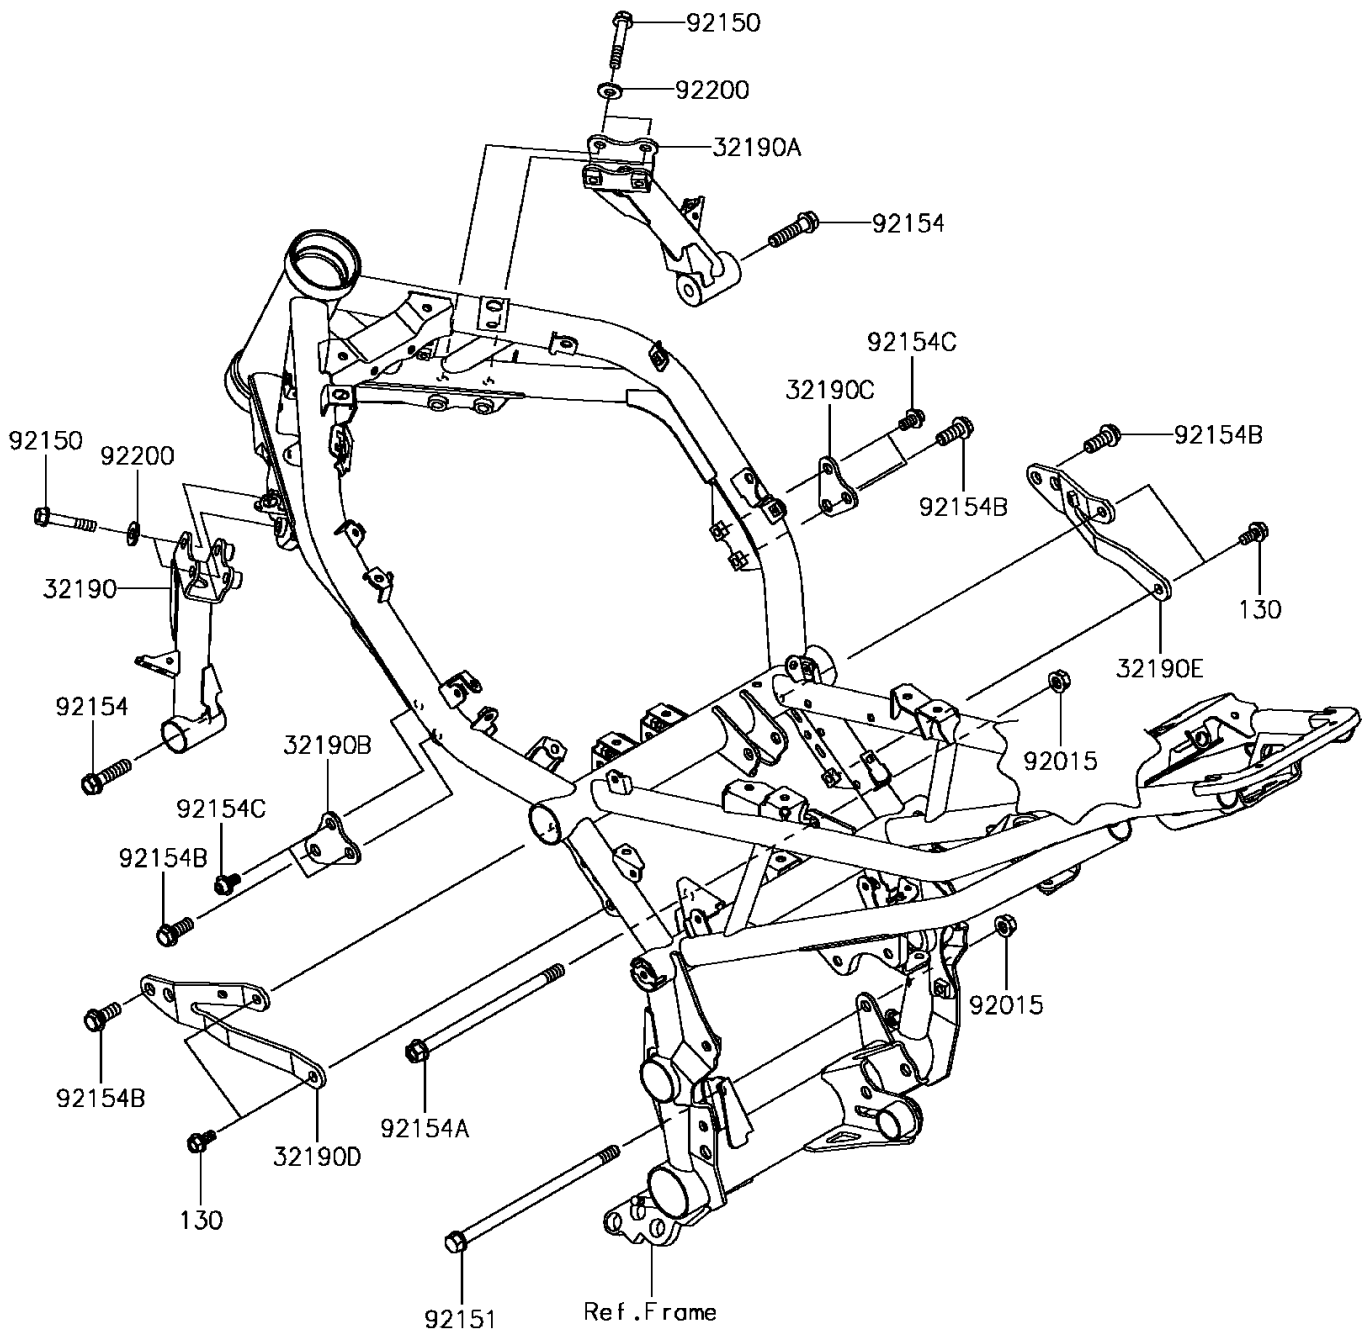

## 2017 PARTS DIAGRAM

Engine Mount

F2122

## 2017 PARTS LIST

Engine Mount

ITEM NAME	PART NUMBER	QUANTITY
BOLT-FLANGED,8X16 (Ref # 130)	130CA0816	1
BRACKET-ENGINE,LH,F.S.BLACK (Ref # 32190)	32190-0721-18R	1
BRACKET-ENGINE,RH,F.S.BLACK (Ref # 32190A)	32190-0722-18R	1
BRACKET-ENGINE,LH,F.S.BLACK (Ref # 32190B)	32190-0723-18R	1
BRACKET-ENGINE,RH,F.S.BLACK (Ref # 32190C)	32190-0724-18R	1
BRACKET-ENGINE,CYL.,LH (Ref # 32190D)	32190-0725	1
BRACKET-ENGINE,CYL.,RH (Ref # 32190E)	32190-0726	1
NUT,FLANGED,10MM (Ref # 92015)	92015-1180	1
BOLT,FLANGED,8X45 (Ref # 92150)	92150-1487	1
BOLT,FLANGED,10X190 (Ref # 92151)	92151-1915	1
BOLT,FLANGED,10X40 (Ref # 92154)	92154-0313	1
BOLT,FLANGED,10X170 (Ref # 92154A)	92154-0840	1
BOLT,FLANGED,10X25 (Ref # 92154B)	92154-2251	1
BOLT,SOCKET,8X14 (Ref # 92154C)	92154-2252	1
WASHER,8.5X18X2.3 (Ref # 92200)	92200-1213	1