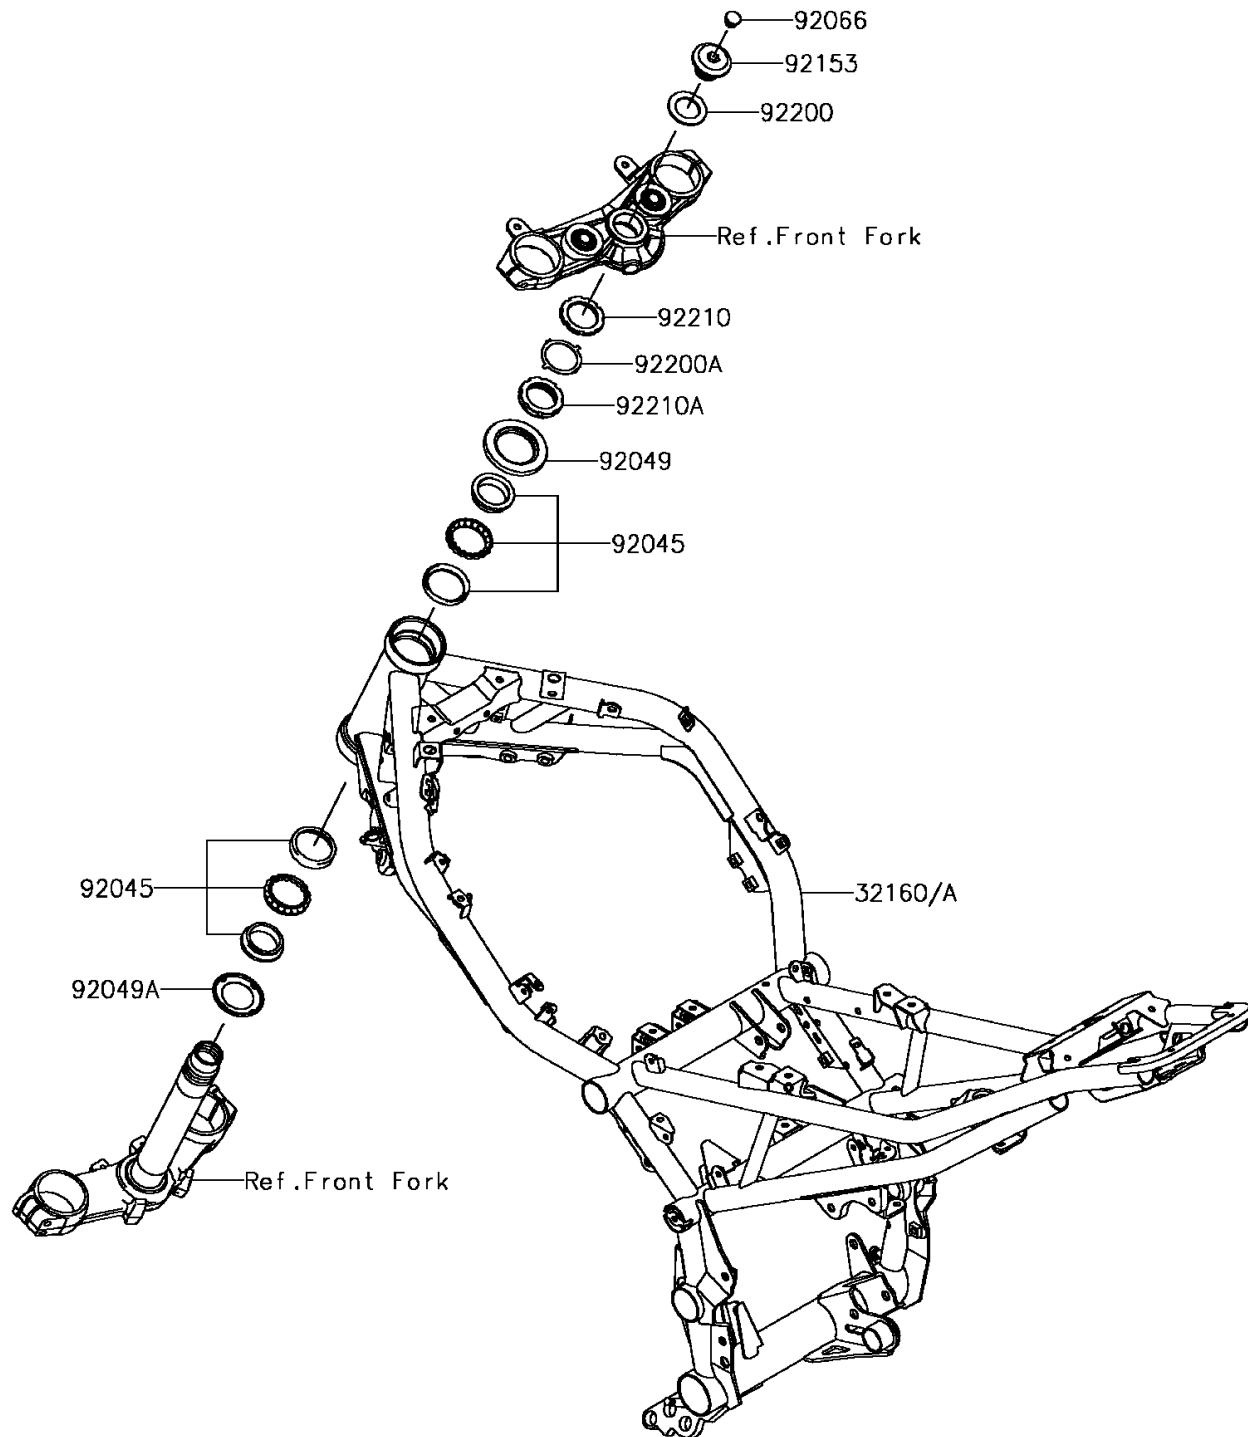

2017 PARTS DIAGRAM

Frame

F2120

2017 PARTS LIST

Frame

ITEM NAME	PART NUMBER	QUANTITY
FRAME-COMP,F.S.BLACK (Ref # 32160)	32160-0957-18R	1
FRAME-COMP,M.GREEN (Ref # 32160A)	32160-0957-54S	1
BEARING-BALL,SF07A17PX1V1 (Ref # 92045)	92045-1384	1
SEAL-OIL (Ref # 92049)	92049-0131	1
SEAL-OIL (Ref # 92049A)	92049-0137	1
PLUG (Ref # 92066)	92066-0071	1
BOLT,26MM (Ref # 92153)	92153-0474	1
WASHER,27X42X2.3 (Ref # 92200)	92200-0753	1
WASHER,27X42X2.3 (Ref # 92200A)	92200-0781	1
NUT,STEERING STEM,35MM (Ref # 92210)	92210-0534	1
NUT,STEERING STEM,35MM (Ref # 92210A)	92210-0535	1