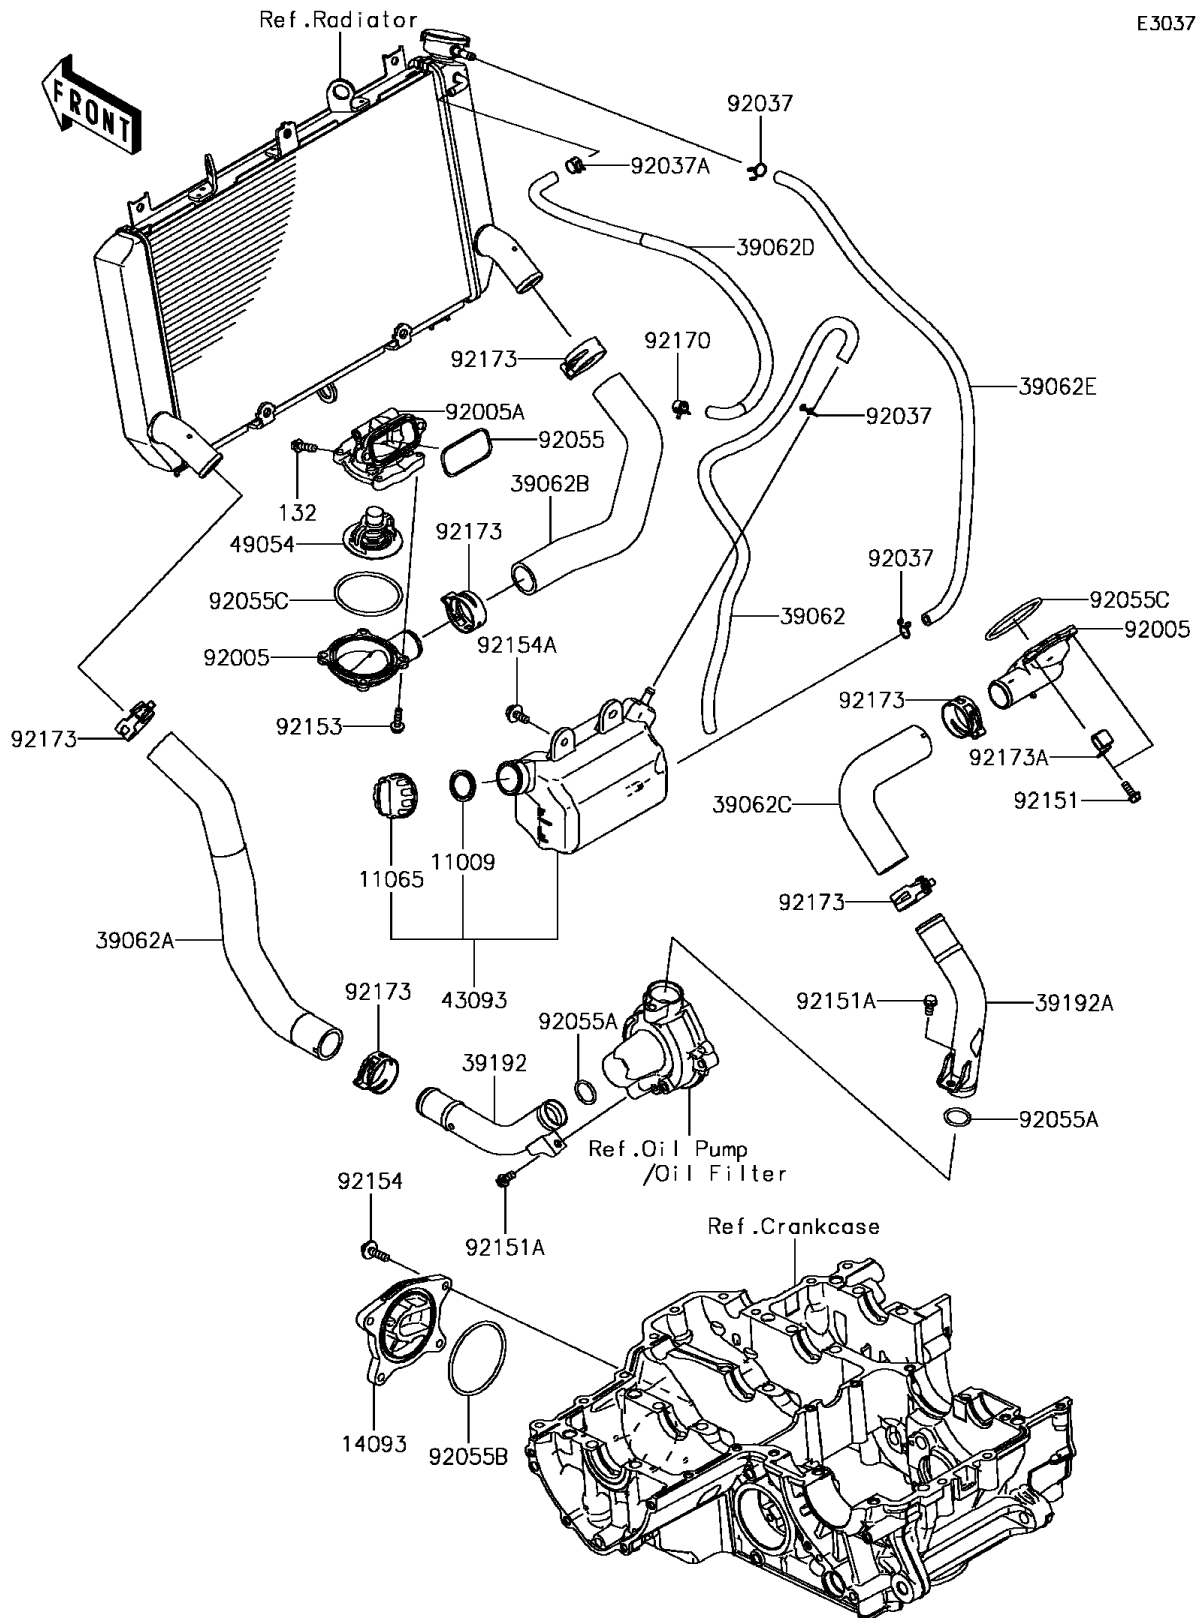

2017 PARTS DIAGRAM

Water Pipe

E3037

2017 PARTS LIST

Water Pipe

ITEM NAME	PART NUMBER	QUANTITY
BOLT-FLANGED-SMALL,6X20 (Ref # 132)	132BC0620	1
GASKET,RESERVOIR TANK CAP (Ref # 11009)	11009-1145	1
CAP (Ref # 11065)	11065-0980	1
COVER (Ref # 14093)	14093-0144	1
HOSE-COOLING,OVERFLOW (Ref # 39062)	39062-0618	1
HOSE-COOLING,RADIATOR-W/PIPE (Ref # 39062A)	39062-0758	1
HOSE-COOLING,CYLINDER-RADIATOR (Ref # 39062B)	39062-0759	1
HOSE-COOLING,W/PIPE-CYLINDER (Ref # 39062C)	39062-0760	1
HOSE-COOLING,AIR BLEED (Ref # 39062D)	39062-0765	1
HOSE-COOLING,5.5X10.5X550 (Ref # 39062E)	39062-1208	1
PIPE-WATER,RADIATOR-WATER PUMP (Ref # 39192)	39192-0631	1
PIPE-WATER,WATER PUMP-CYLINDER (Ref # 39192A)	39192-0644	1
RESERVOIR-ASSY-TANK (Ref # 43093)	43093-0006	1
THERMOSTAT (Ref # 49054)	49054-0004	1
FITTING,THERMO CAP (Ref # 92005)	92005-0842	1
FITTING,THERMO CASE (Ref # 92005A)	92005-0846	1
CLAMP,TUBE (Ref # 92037)	92037-147	1
CLAMP,TUBE (Ref # 92037A)	92037-1505	1
RING-O,YP 27.6 57.6 1.9 (Ref # 92055)	92055-0021	1
RING-O,20.8X2.4 (Ref # 92055A)	92055-0114	1
RING-O,63.3MM (Ref # 92055B)	92055-0739	1
RING-O,53.5X2.6 (Ref # 92055C)	92055-0831	1
BOLT,5X14 (Ref # 92151)	92151-1764	1
BOLT,6X12 (Ref # 92151A)	92151-1997	1
BOLT,FLANGED,5X18 (Ref # 92153)	92153-1588	1
BOLT,FLANGED,6X22 (Ref # 92154)	92154-0403	1
BOLT,UPSET-WP,6X16 (Ref # 92154A)	92154-1850	1
CLAMP (Ref # 92170)	92170-1493	1
CLAMP,34MM (Ref # 92173)	92173-1360	1

2017 PARTS LIST

Water Pipe

ITEM NAME	PART NUMBER	QUANTITY
CLAMP (Ref # 92173A)	92173-1663	1