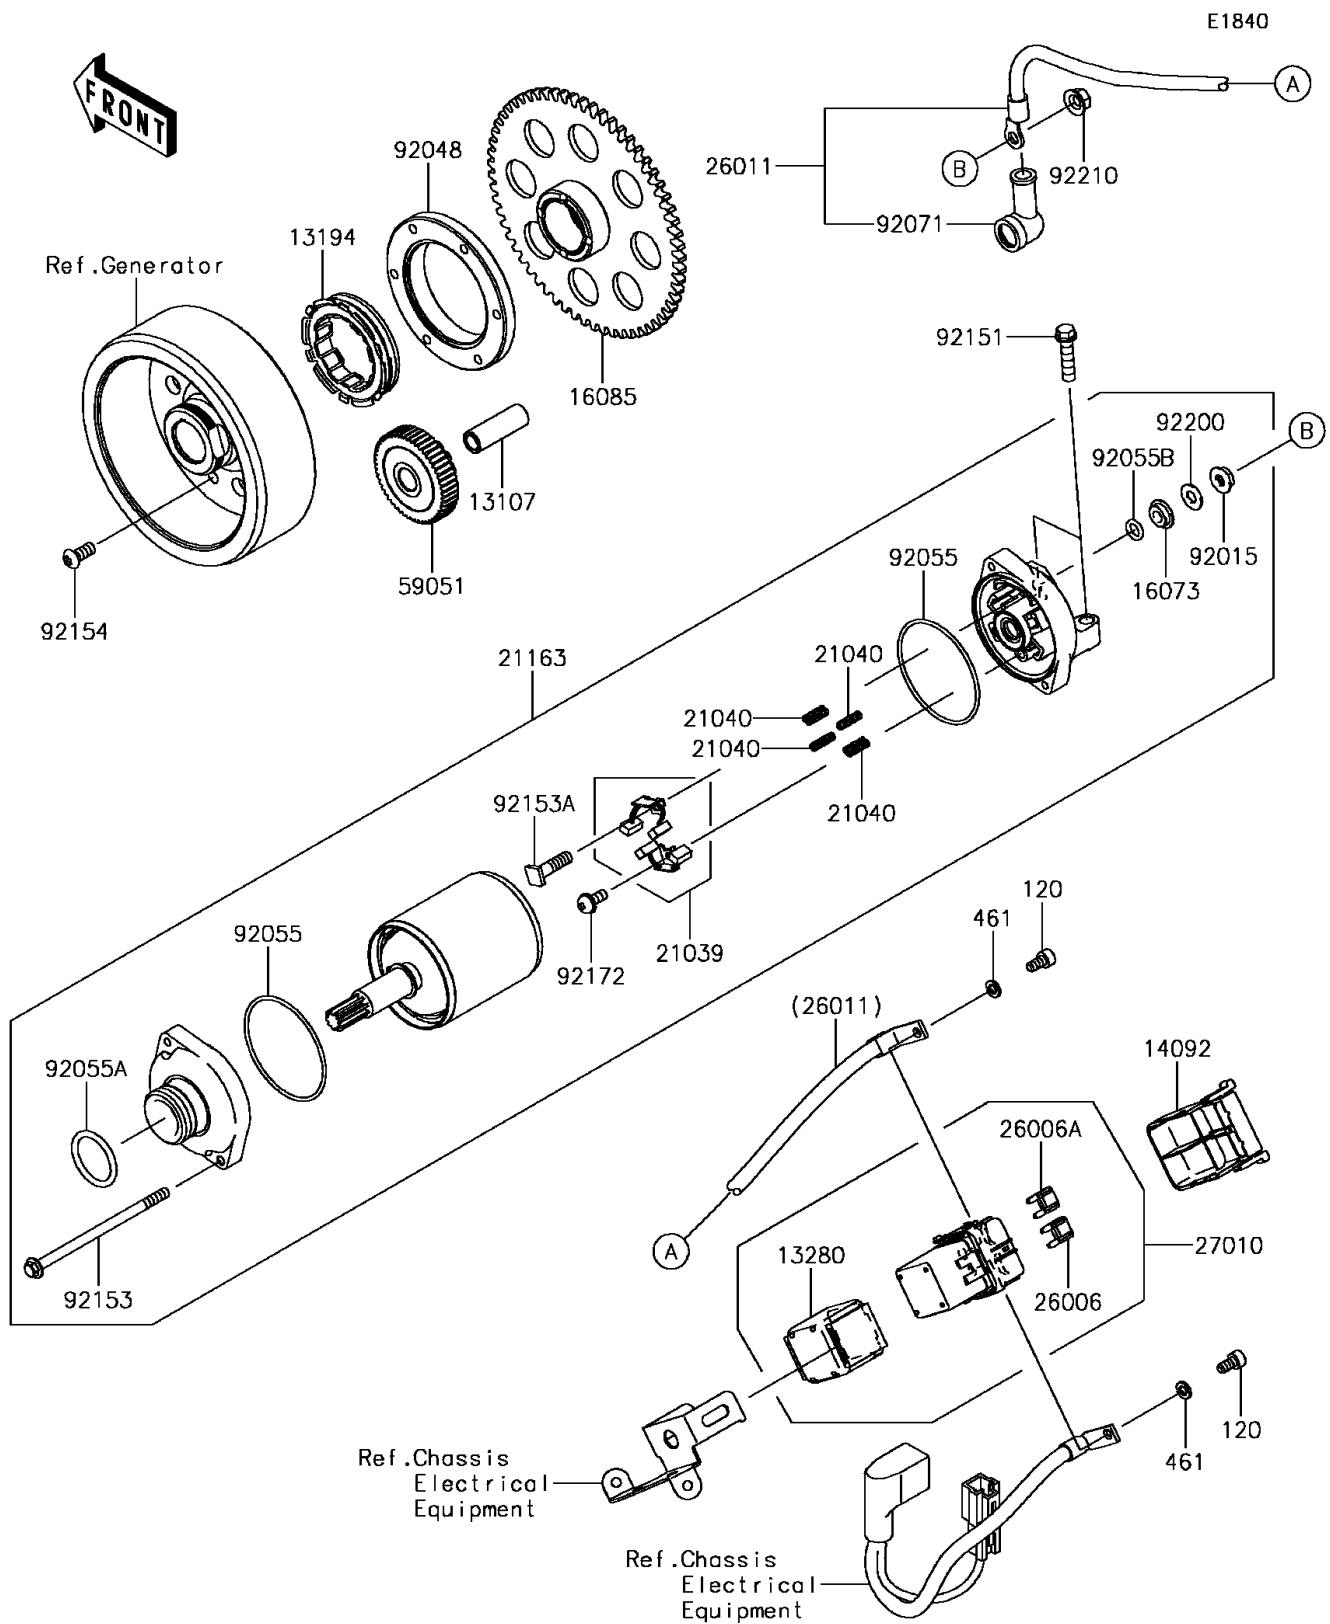

## 2017 PARTS DIAGRAM

Starter Motor

## 2017 PARTS LIST

Starter Motor

ITEM NAME	PART NUMBER	QUANTITY
BOLT-SOCKET,5X10 (Ref # 120)	120CB0510	1
WASHER-SPRING,5MM (Ref # 461)	461DB0500	1
SHAFT,IDLER GEAR (Ref # 13107)	13107-1377	1
CLUTCH-ONEWAY (Ref # 13194)	13194-1096	1
HOLDER,MAGNETIC SWITCH (Ref # 13280)	13280-0814	1
COVER (Ref # 14092)	14092-0109	1
INSULATOR (Ref # 16073)	16073-0053	1
GEAR,CLUTCH ONEWAY (Ref # 16085)	16085-0609	1
BRUSH,CARBON (Ref # 21039)	21039-0004	1
SPRING-BRUSH (Ref # 21040)	21040-0003	1
STARTER-ELECTRIC (Ref # 21163)	21163-0748	1
FUSE,MINI BLADE,15A,BLUE (Ref # 26006)	26006-0001	1
FUSE,MINI BLADE,30A,GREEN (Ref # 26006A)	26006-1080	1
WIRE-LEAD (Ref # 26011)	26011-0949	1
SWITCH (Ref # 27010)	27010-0770	1
GEAR-SPUR,IDLER (Ref # 59051)	59051-0762	1
NUT,STARTER MOTOR (Ref # 92015)	92015-1476	1
RACE (Ref # 92048)	92048-0018	1
RING-O (Ref # 92055)	92055-0136	1
RING-O (Ref # 92055A)	92055-1276	1
RING-O,4.5X2.0 (Ref # 92055B)	92055-1370	1
GROMMET (Ref # 92071)	92071-0024	1
BOLT,FLANGED-SMALL,6X25 (Ref # 92151)	92151-1930	1
BOLT (Ref # 92153)	92153-1850	1
BOLT (Ref # 92153A)	92153-1866	1
BOLT,TORX,6X14 (Ref # 92154)	92154-1225	1
SCREW (Ref # 92172)	92172-0334	1
WASHER (Ref # 92200)	92200-0386	1
NUT,6MM (Ref # 92210)	92210-0188	1