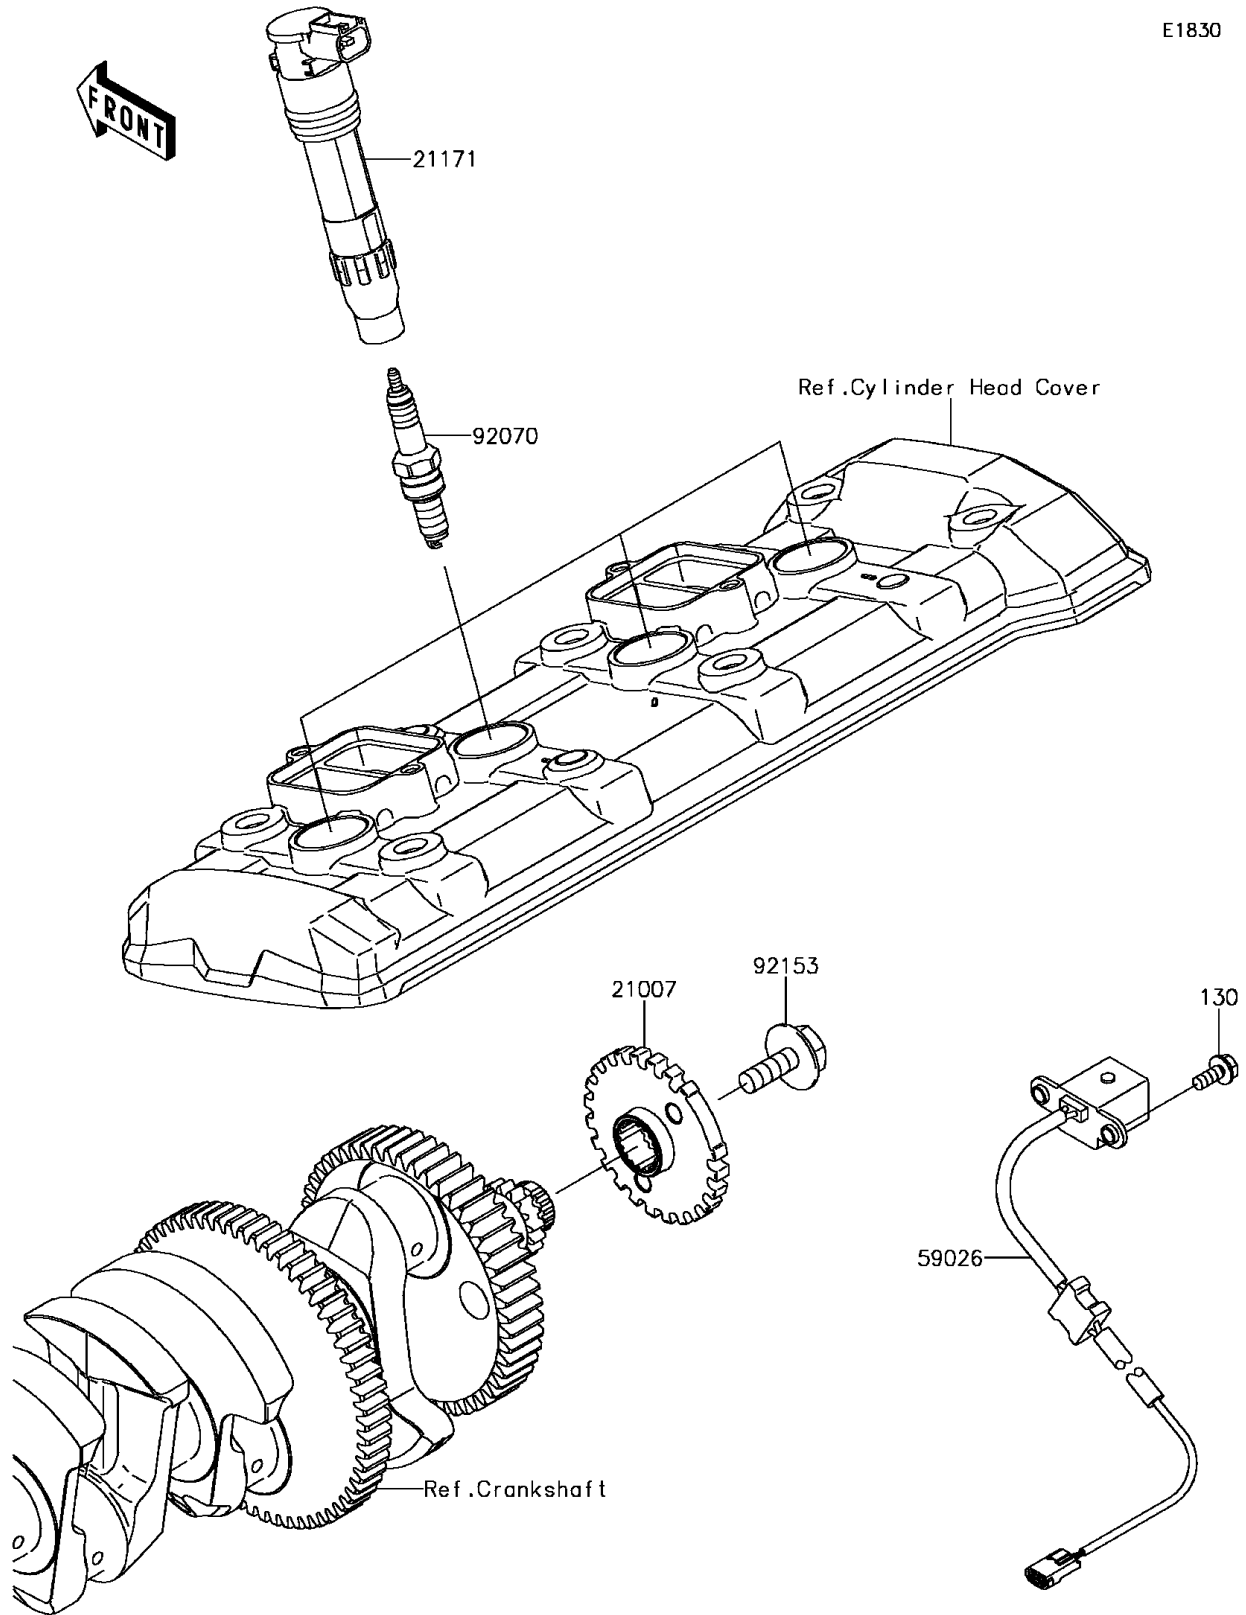

2017 PARTS DIAGRAM

Ignition System

E1830

2017 PARTS LIST

Ignition System

ITEM NAME	PART NUMBER	QUANTITY
BOLT-FLANGED,5X12 (Ref # 130)	130BA0512	1
ROTOR (Ref # 21007)	21007-0579	1
COIL-ASSY-IGNITION (Ref # 21171)	21171-0033	1
COIL-PULSING (Ref # 59026)	59026-0043	1
PLUG-SPARK,CR9EIA(NGK) (Ref # 92070)	92070-0014	1
BOLT,FLANGED,8X23 (Ref # 92153)	92153-0549	1