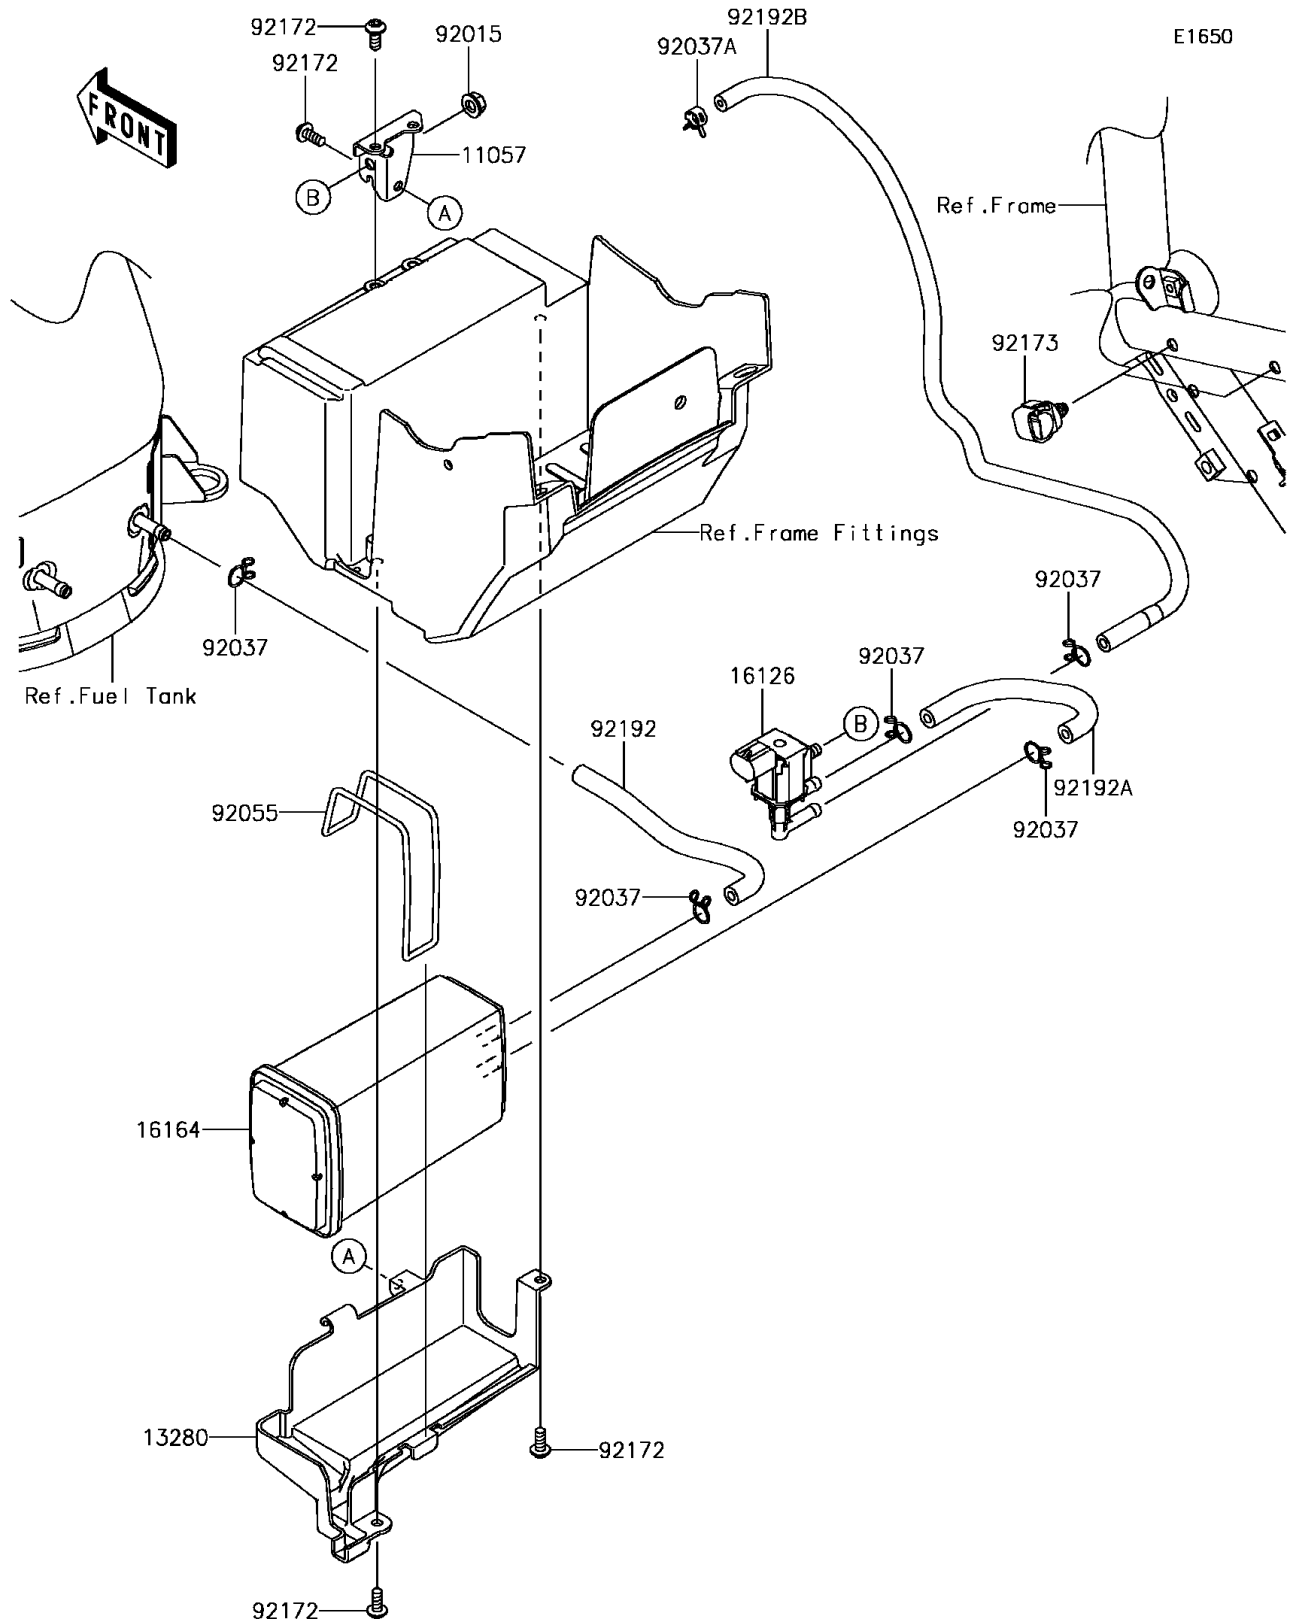

## 2017 PARTS DIAGRAM

Fuel Evaporative System(CA)

## 2017 PARTS LIST

Fuel Evaporative System(CA)

ITEM NAME	PART NUMBER	QUANTITY
BRACKET,PCV (Ref # 11057)	11057-0286	1
HOLDER,CANISTER (Ref # 13280)	13280-0880	1
VALVE,PCV (Ref # 16126)	16126-0740	1
CANISTER (Ref # 16164)	16164-0012	1
NUT,FLANGED,6MM (Ref # 92015)	92015-1367	1
CLAMP,TUBE (Ref # 92037)	92037-147	1
CLAMP,7.8MM (Ref # 92037A)	92037-2116	1
RING-O,104.4X3.1 (Ref # 92055)	92055-1020	1
SCREW,SOCKET,5X14 (Ref # 92172)	92172-0823	1
CLAMP,12MM DIA. (Ref # 92173)	92173-0736	1
TUBE,CANISTER-TANK (Ref # 92192)	92192-1690	1
TUBE,PCV-CANISTER (Ref # 92192A)	92192-1691	1
TUBE,PCV-THROTTLE BODY (Ref # 92192B)	92192-1779	1