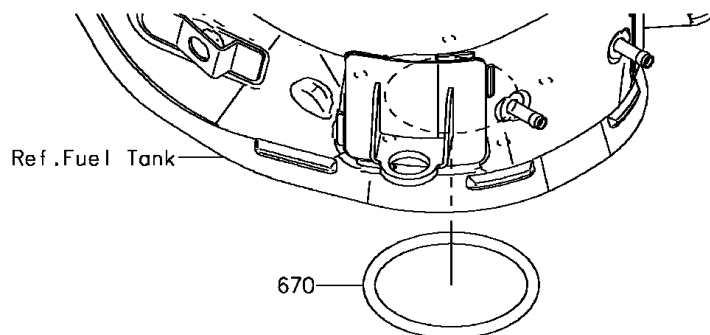

2017 PARTS DIAGRAM

Fuel Pump

E1520

2017 PARTS LIST

Fuel Pump

ITEM NAME	PART NUMBER	QUANTITY
O RING (Ref # 670)	670E5075	1
PUMP-FUEL (Ref # 49040)	49040-0756	1
TUBE-ASSY,FUEL (Ref # 51044)	51044-0824	1
BOLT,FLANGED,6X12 (Ref # 92154)	92154-2335	1
KIT,FUEL FILTER (Ref # 99999)	99999-0522	1