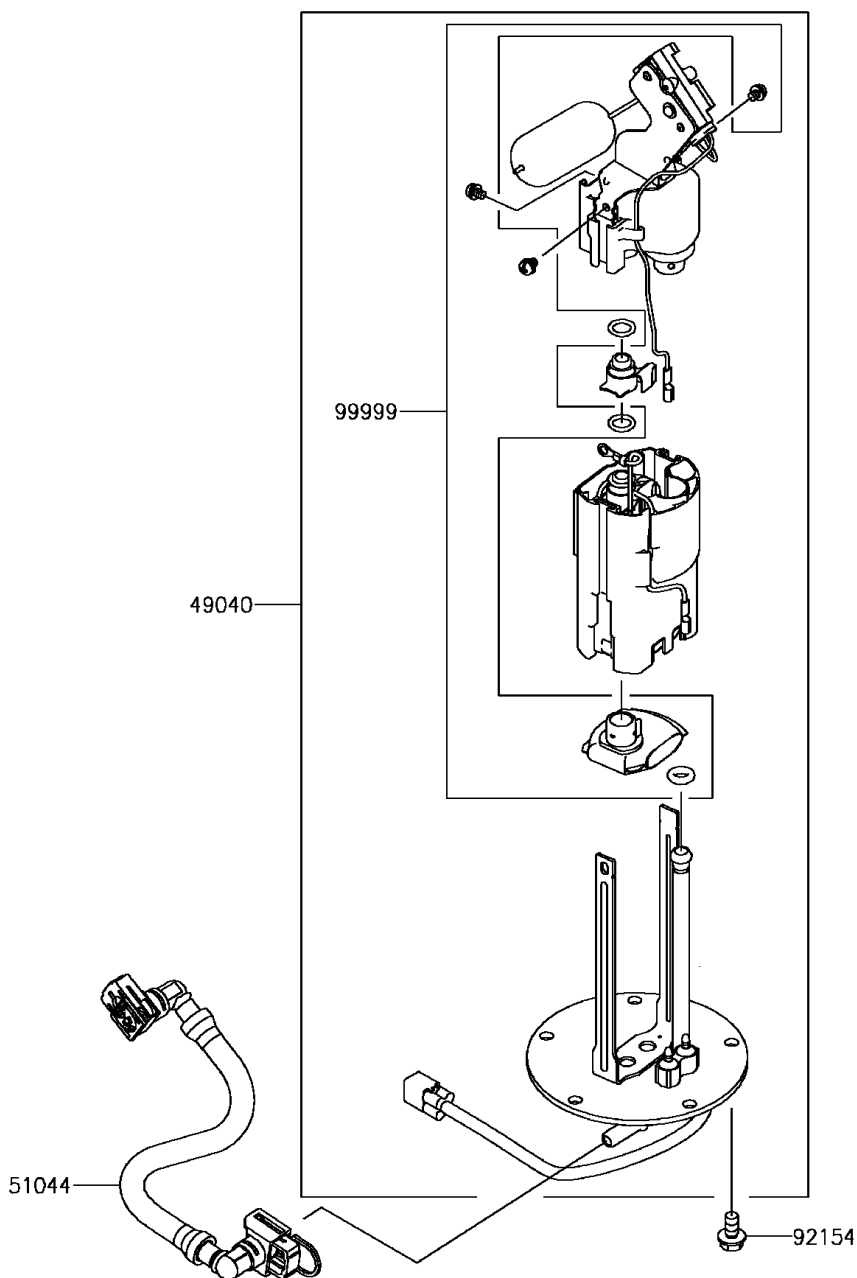

2017 PARTS DIAGRAM

Fuel Pump

E1520

2017 PARTS LIST

Fuel Pump

ITEM NAME	PART NUMBER	QUANTITY
O RING (Ref # 670)	670E5075	1
PUMP-FUEL (Ref # 49040)	49040-0756	1
TUBE-ASSY,FUEL (Ref # 51044)	51044-0824	1
BOLT,FLANGED,6X12 (Ref # 92154)	92154-2335	1
KIT,FUEL FILTER (Ref # 99999)	99999-0522	1