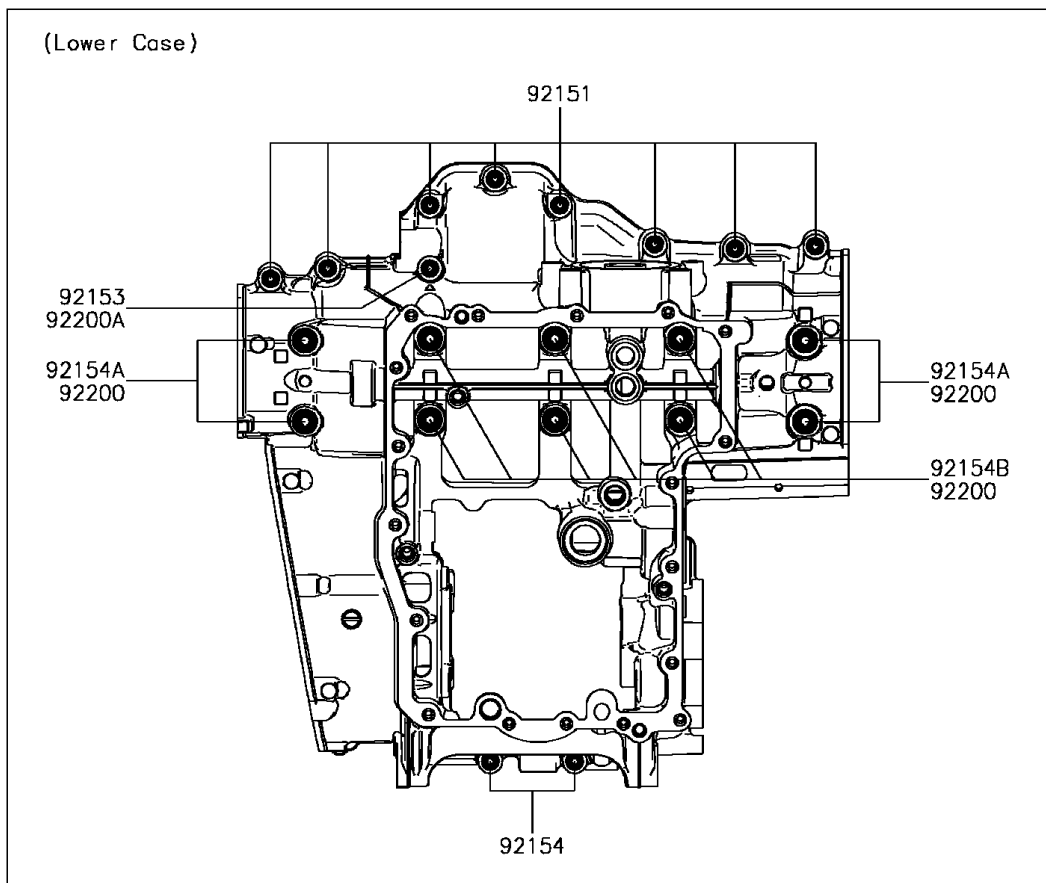

2017 PARTS DIAGRAM

Crankcase Bolt Pattern

E1412

2017 PARTS LIST

Crankcase Bolt Pattern

ITEM NAME	PART NUMBER	QUANTITY
BOLT,FLANGED,7X85 (Ref # 92150)	92150-1251	1
BOLT,8X70 (Ref # 92150A)	92150-1483	1
BOLT,6X40 (Ref # 92150B)	92150-1794	1
BOLT,FLANGED,7X45 (Ref # 92151)	92151-1539	1
BOLT,FLANGED,7X60 (Ref # 92153)	92153-1045	1
BOLT,FLANGED,6X68 (Ref # 92153A)	92153-1637	1
BOLT,FLANGED,7X50 (Ref # 92154)	92154-0372	1
BOLT,FLANGED,9X100 (Ref # 92154A)	92154-2639	1
BOLT,FLANGED,9X90 (Ref # 92154B)	92154-2640	1
WASHER,9.2X19X2.3 (Ref # 92200)	92200-0115	1
WASHER (Ref # 92200A)	92200-0556	1