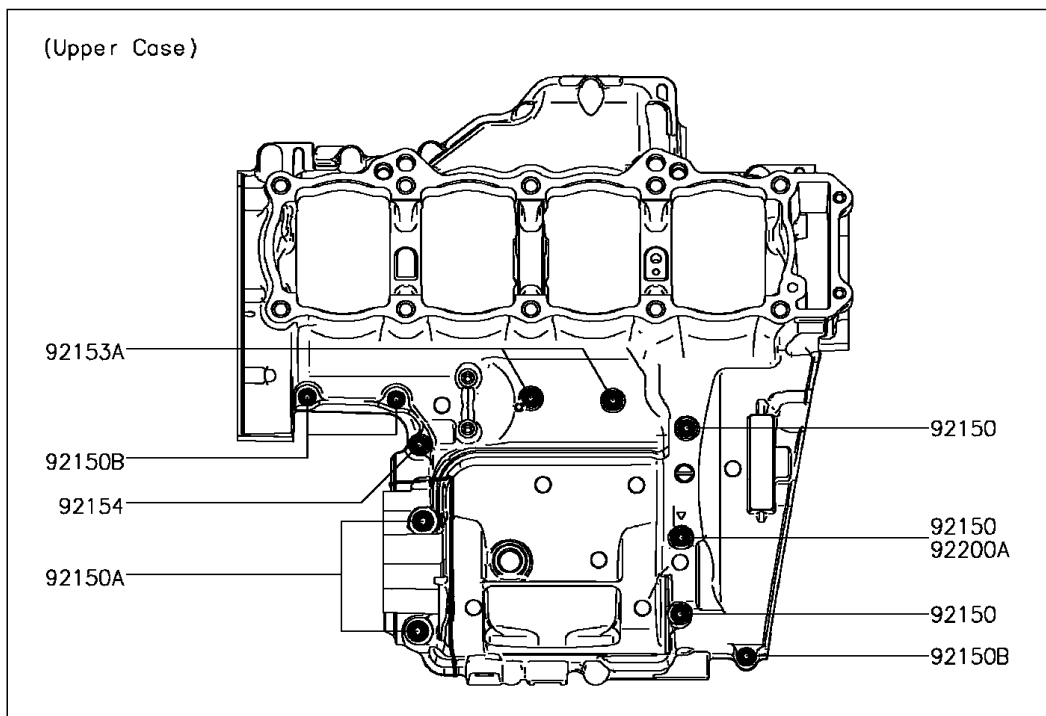

2017 PARTS DIAGRAM

Crankcase Bolt Pattern

E1412

2017 PARTS LIST

Crankcase Bolt Pattern

ITEM NAME	PART NUMBER	QUANTITY
BOLT,FLANGED,7X85 (Ref # 92150)	92150-1251	1
BOLT,8X70 (Ref # 92150A)	92150-1483	1
BOLT,6X40 (Ref # 92150B)	92150-1794	1
BOLT,FLANGED,7X45 (Ref # 92151)	92151-1539	1
BOLT,FLANGED,7X60 (Ref # 92153)	92153-1045	1
BOLT,FLANGED,6X68 (Ref # 92153A)	92153-1637	1
BOLT,FLANGED,7X50 (Ref # 92154)	92154-0372	1
BOLT,FLANGED,9X100 (Ref # 92154A)	92154-2639	1
BOLT,FLANGED,9X90 (Ref # 92154B)	92154-2640	1
WASHER,9.2X19X2.3 (Ref # 92200)	92200-0115	1
WASHER (Ref # 92200A)	92200-0556	1