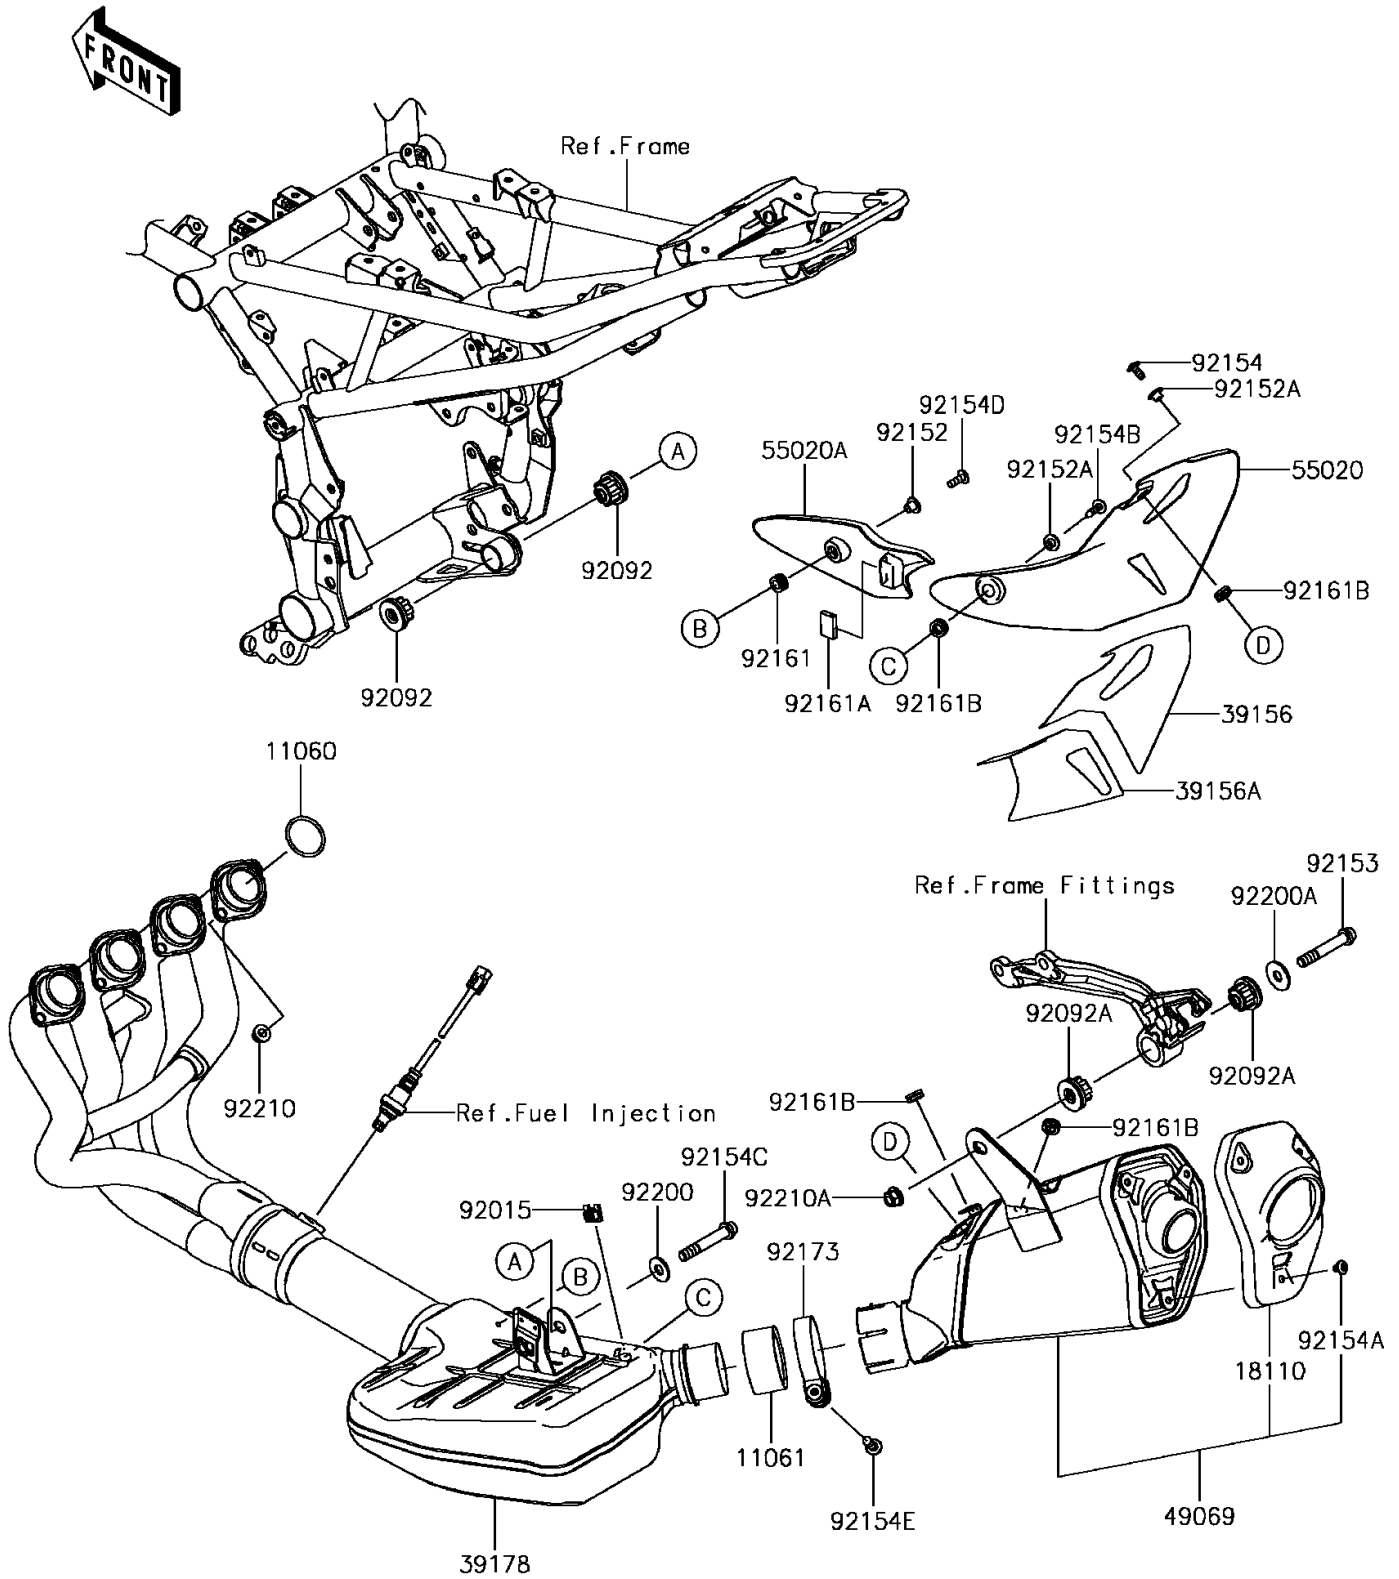

2017 PARTS DIAGRAM

Muffler(s)

E1140

2017 PARTS LIST

Muffler(s)

ITEM NAME	PART NUMBER	QUANTITY
GASKET,EXHAUST PIPE HOLDER (Ref # 11060)	11060-1103	1
GASKET,50.8X62X30 (Ref # 11061)	11061-0447	1
BODY END-MUFFLER (Ref # 18110)	18110-0196	1
PAD,MUFFLER GUARD (Ref # 39156)	39156-2130	1
PAD,MUFFLER GUARD (Ref # 39156A)	39156-2131	1
MANIFOLD-COMP-EXHAUST (Ref # 39178)	39178-0268	1
MUFFLER-ASSY (Ref # 49069)	49069-0823	1
GUARD,MUFFLER,RR (Ref # 55020)	55020-1966	1
GUARD,MUFFLER,FR (Ref # 55020A)	55020-1967	1
NUT (Ref # 92015)	92015-1487	1
BUSHING-RUBBER (Ref # 92092)	92092-1081	1
BUSHING-RUBBER,MUFFLER (Ref # 92092A)	92092-1087	1
COLLAR,6.3X8.3X9.2 (Ref # 92152)	92152-0237	1
COLLAR,6.3X8.3X7.2 (Ref # 92152A)	92152-1602	1
BOLT,SOCKET,10X60 (Ref # 92153)	92153-1837	1
BOLT,SOCKET,6X14 (Ref # 92154)	92154-0856	1
BOLT,HEX HEAD,6X8 (Ref # 92154A)	92154-0987	1
BOLT,SOCKET,6X27 (Ref # 92154B)	92154-1192	1
BOLT,SOCKET (Ref # 92154C)	92154-1281	1
BOLT,SOCKET,6X18 (Ref # 92154D)	92154-2340	1
BOLT-FLANGED-SMALL,8X40 (Ref # 92154E)	92154-2738	1
DAMPER (Ref # 92161)	92161-0204	1
DAMPER (Ref # 92161A)	92161-1228	1
DAMPER (Ref # 92161B)	92161-1475	1
CLAMP,64.5MM (Ref # 92173)	92173-0284	1
WASHER,10.5X25X2.0 (Ref # 92200)	92200-1377	1
WASHER,10.5X30X2.3 (Ref # 92200A)	92200-1849	1
NUT,8MM (Ref # 92210)	92210-0076	1
NUT,LOCK,FLANGED,10MM (Ref # 92210A)	92210-1139	1