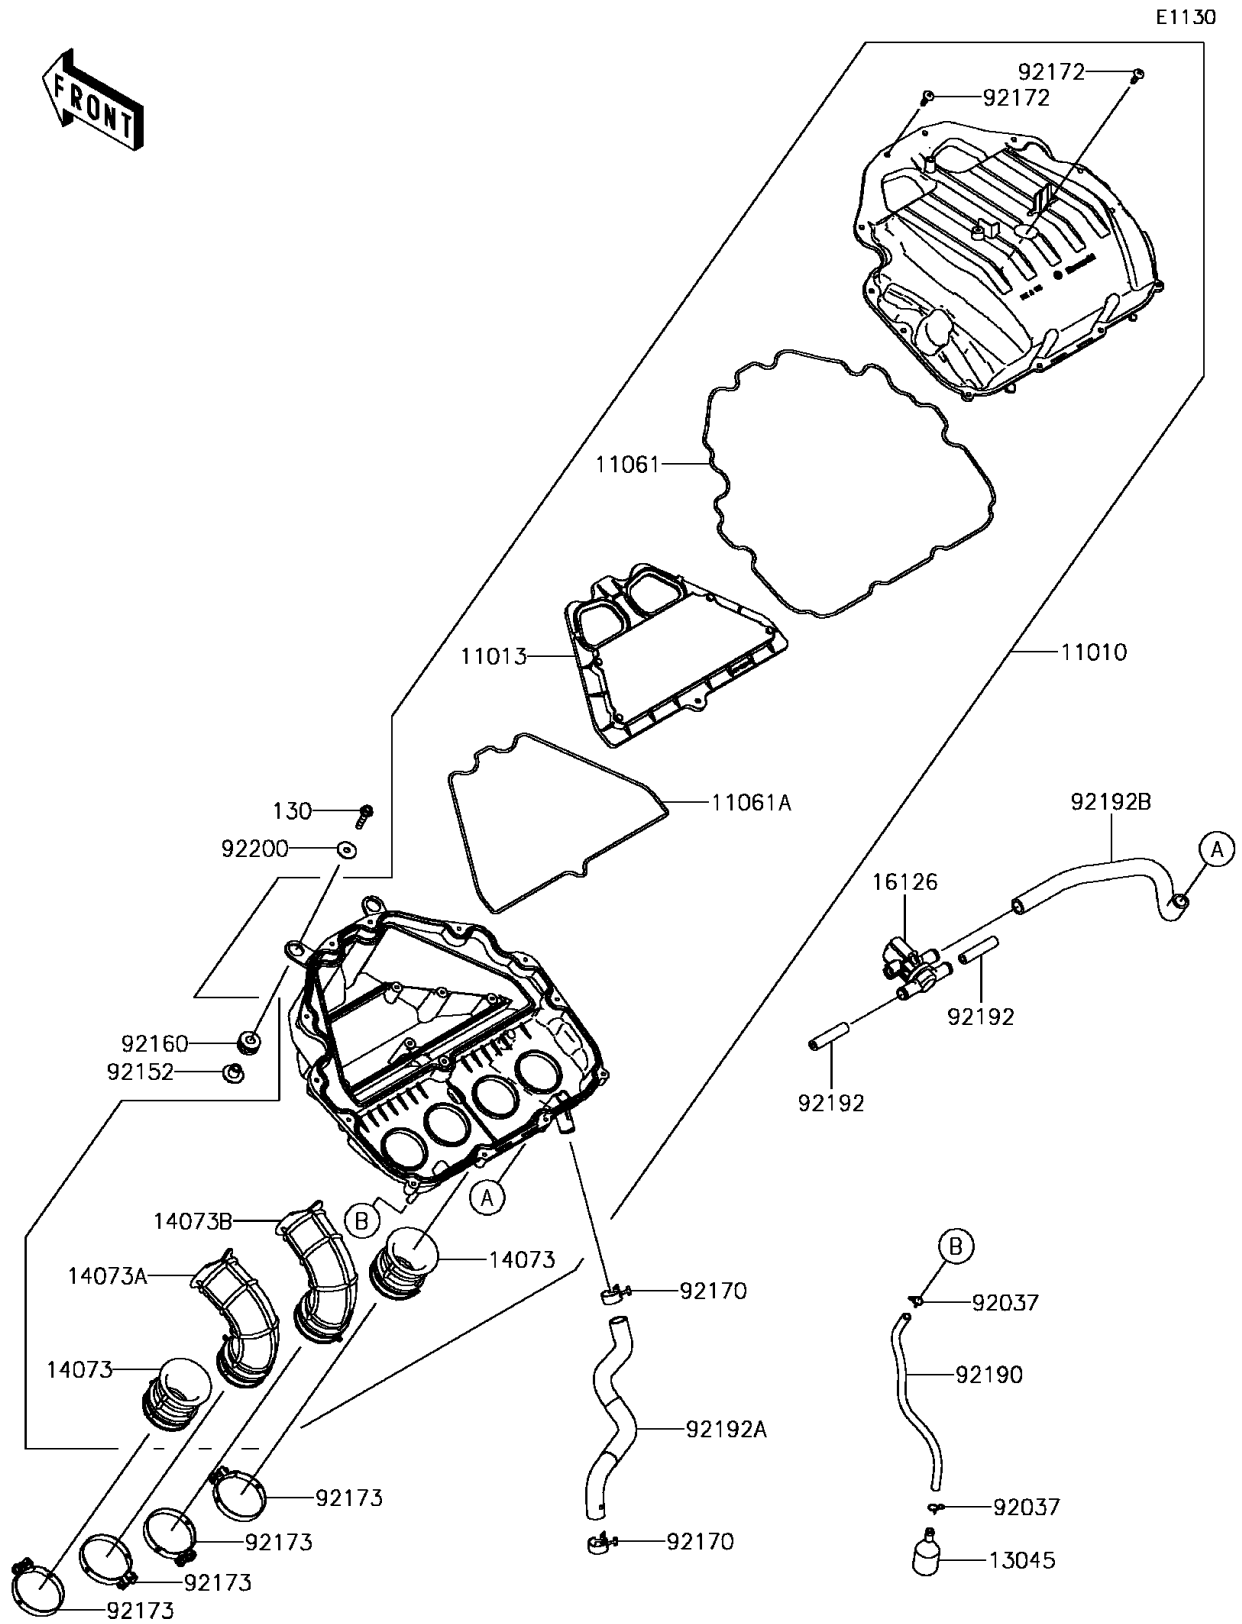

2017 PARTS DIAGRAM

Air Cleaner

2017 PARTS LIST

Air Cleaner

ITEM NAME	PART NUMBER	QUANTITY
BOLT-FLANGED,6X30 (Ref # 130)	130BB0630	1
FILTER-ASSY-AIR (Ref # 11010)	11010-0858	1
ELEMENT-AIR FILTER (Ref # 11013)	11013-0760	1
GASKET,CASE (Ref # 11061)	11061-1215	1
GASKET,ELEMENT (Ref # 11061A)	11061-1216	1
RECEIVER-OIL (Ref # 13045)	13045-1057	1
DUCT,#1,#4 (Ref # 14073)	14073-0852	1
DUCT,#2 (Ref # 14073A)	14073-0853	1
DUCT,#3 (Ref # 14073B)	14073-0854	1
VALVE,AIR SWITCHING (Ref # 16126)	16126-0038	1
CLAMP (Ref # 92037)	92037-1712	1
COLLAR,6.5X10.5X13.1 (Ref # 92152)	92152-0547	1
DAMPER (Ref # 92160)	92160-1162	1
CLAMP (Ref # 92170)	92170-1060	1
SCREW,TAPPING,5X20 (Ref # 92172)	92172-0483	1
CLAMP,58MM (Ref # 92173)	92173-0927	1
TUBE,6X9X300 (Ref # 92190)	92190-1253	1
TUBE,HEAD-ASV (Ref # 92192)	92192-0843	1
TUBE,BLOWBY (Ref # 92192A)	92192-1692	1
TUBE,ASV-A/C (Ref # 92192B)	92192-1693	1
WASHER,6.5X22X1.6 (Ref # 92200)	92200-1087	1