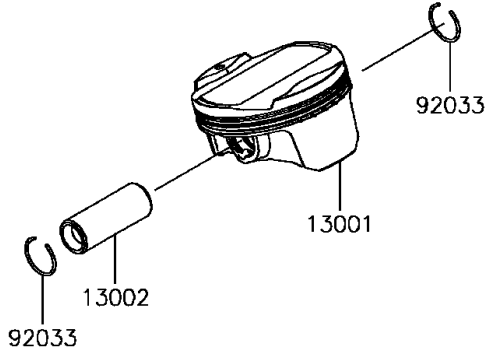

2017 PARTS DIAGRAM

Cylinder/Piston(s)

E1120

2017 PARTS LIST

Cylinder/Piston(s)

ITEM NAME	PART NUMBER	QUANTITY
BOLT-FLANGED,6X10 (Ref # 130)	130BD0610	1
CYLINDER-ENGINE (Ref # 11005)	11005-0672	1
GASKET,CYLINDER BASE (Ref # 11061)	11061-0402	1
PISTON-ENGINE (Ref # 13001)	13001-0788	1
PIN-PISTON (Ref # 13002)	13002-0004	1
RING-SET-PISTON (Ref # 13008)	13008-0571	1
WASHER,6.2X11X1 (Ref # 92022)	92022-304	1
RING-SNAP (Ref # 92033)	92033-1054	1