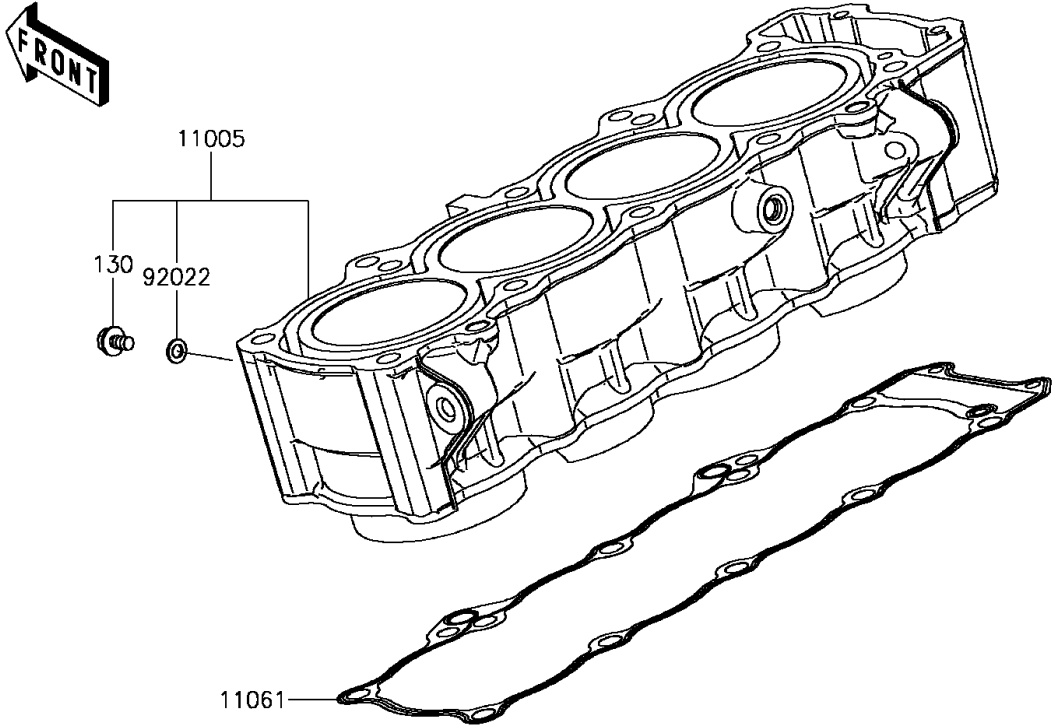

2017 PARTS DIAGRAM

Cylinder/Piston(s)

E1120

2017 PARTS LIST

Cylinder/Piston(s)

ITEM NAME	PART NUMBER	QUANTITY
BOLT-FLANGED,6X10 (Ref # 130)	130BD0610	1
CYLINDER-ENGINE (Ref # 11005)	11005-0672	1
GASKET,CYLINDER BASE (Ref # 11061)	11061-0402	1
PISTON-ENGINE (Ref # 13001)	13001-0788	1
PIN-PISTON (Ref # 13002)	13002-0004	1
RING-SET-PISTON (Ref # 13008)	13008-0571	1
WASHER,6.2X11X1 (Ref # 92022)	92022-304	1
RING-SNAP (Ref # 92033)	92033-1054	1