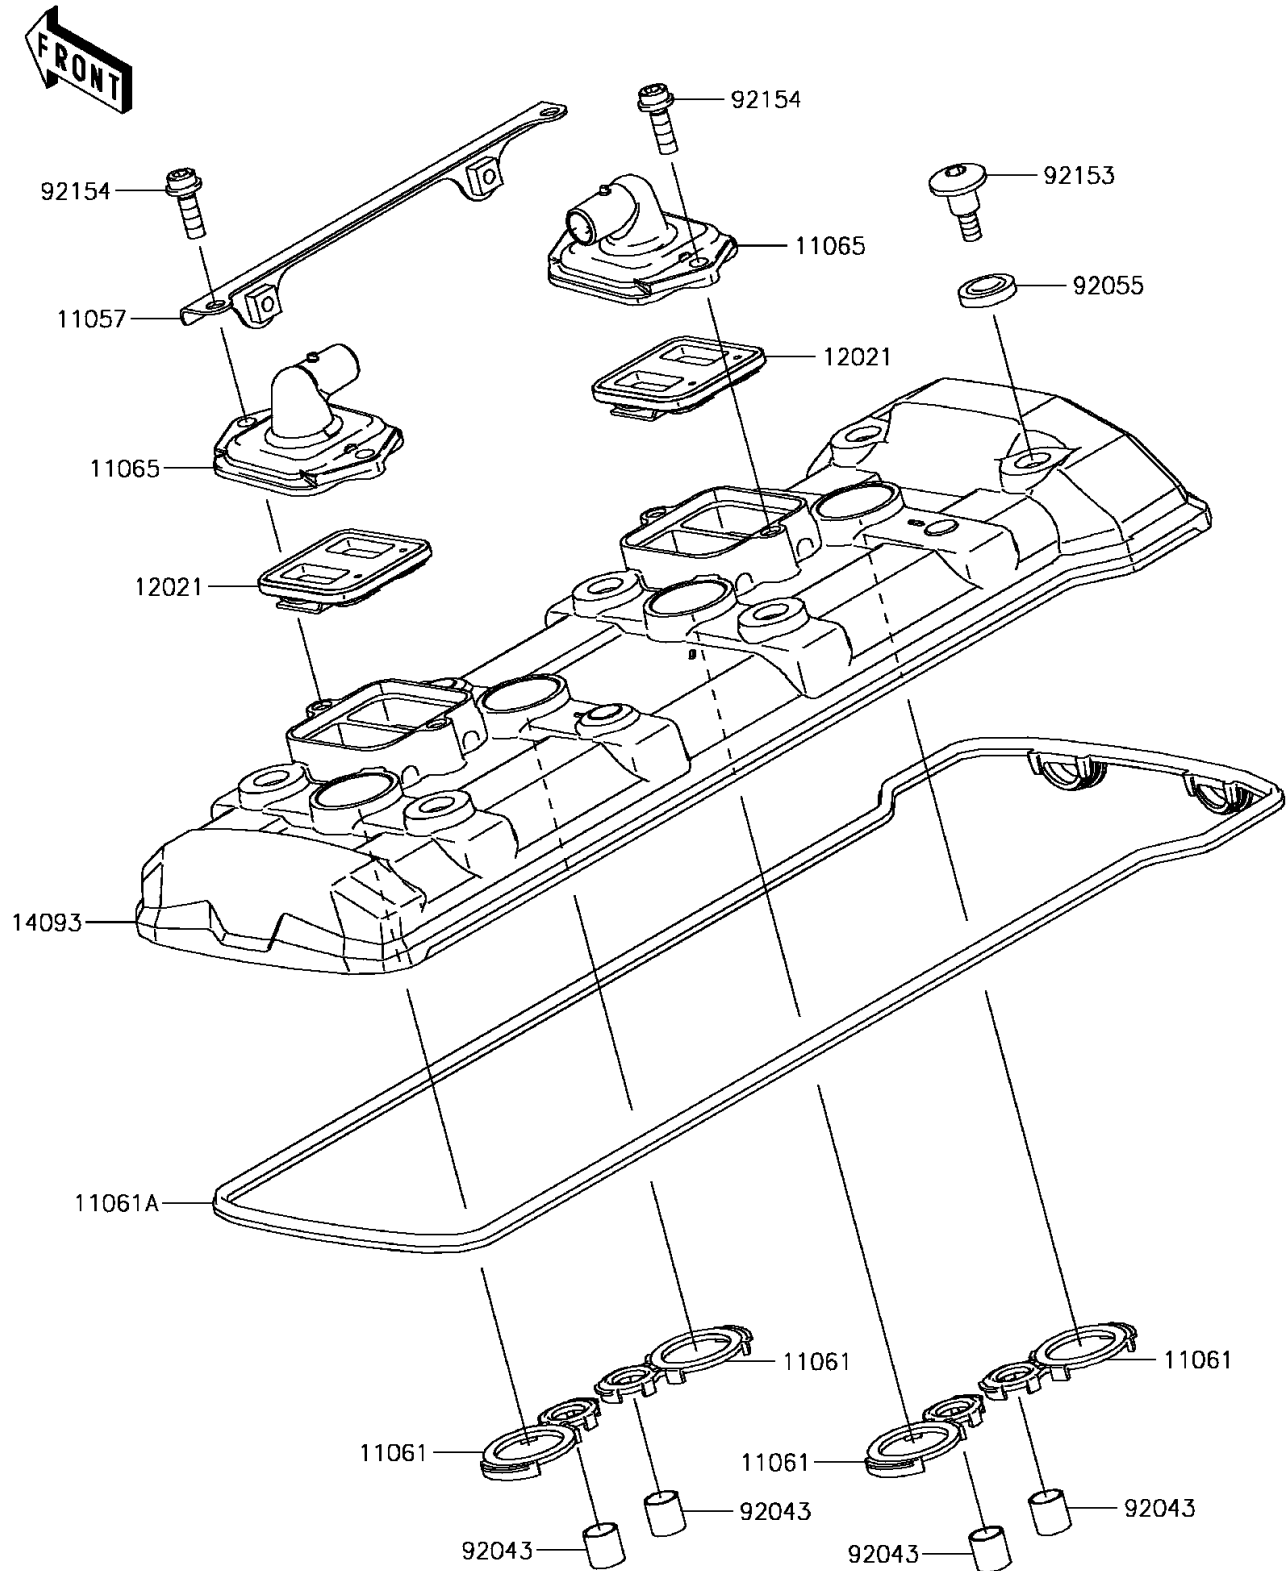

2017 PARTS DIAGRAM

Cylinder Head Cover

E1112

2017 PARTS LIST

Cylinder Head Cover

ITEM NAME	PART NUMBER	QUANTITY
BRACKET,HEAT COVER (Ref # 11057)	11057-0299	1
GASKET,SPARK PLUG (Ref # 11061)	11061-1213	1
GASKET,HEAD (Ref # 11061A)	11061-1214	1
CAP,HEAD COVER (Ref # 11065)	11065-0328	1
VALVE-ASSY-REED (Ref # 12021)	12021-0016	1
COVER,HEAD (Ref # 14093)	14093-0521	1
PIN,10.1X12X14 (Ref # 92043)	92043-4009	1
RING-O (Ref # 92055)	92055-0785	1
BOLT,SOCKET,6X22.5 (Ref # 92153)	92153-1779	1
BOLT,SOCKET,6X18 (Ref # 92154)	92154-0351	1