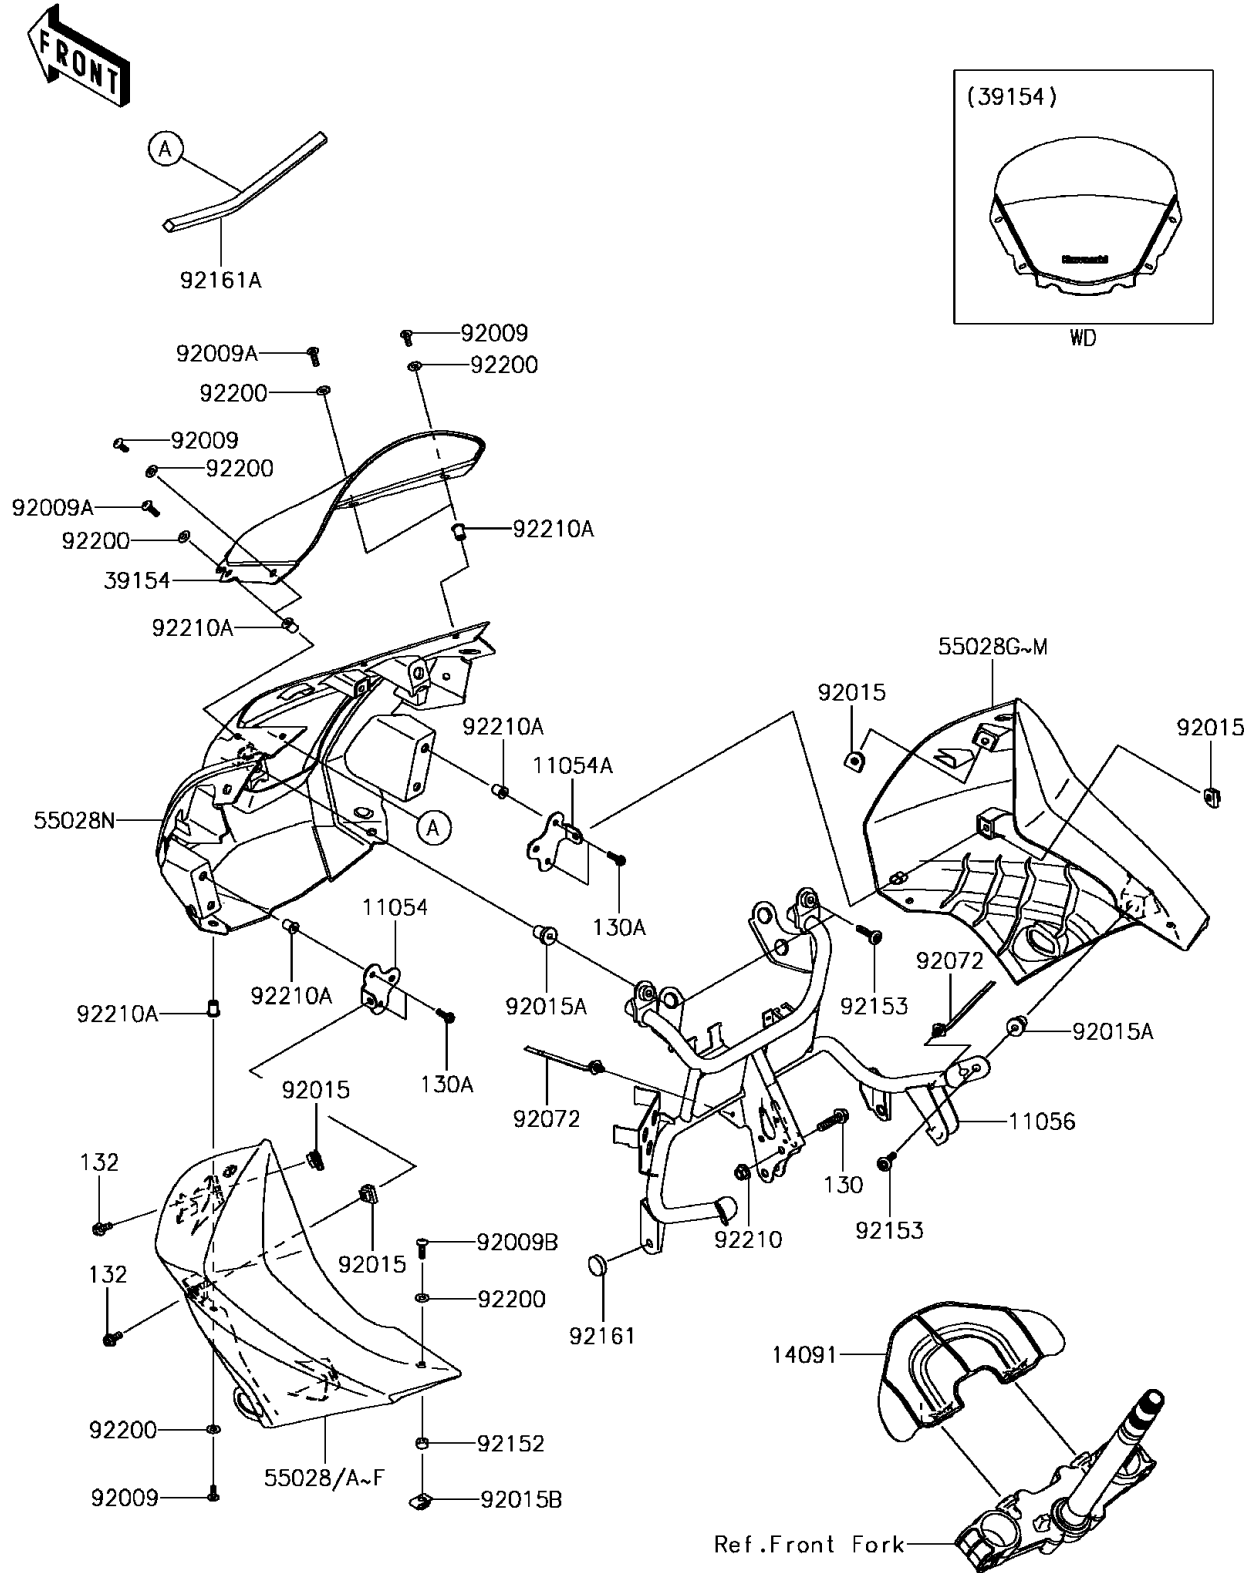

2015 KLR™650 PARTS DIAGRAM

Cowling

F2871

2015 KLR™650 PARTS LIST

Cowling

ITEM NAME	PART NUMBER	QUANTITY
BOLT-FLANGED,8X30 (Ref # 130)	130BA0830	1
BOLT-FLANGED,5X16 (Ref # 130A)	130BB0516	1
BOLT-FLANGED-SMALL,6X14 (Ref # 132)	132BB0614	1
BRACKET,UPP COWLING,LH (Ref # 11054)	11054-0457	1
BRACKET,UPP COWLING,RH (Ref # 11054A)	11054-0458	1
BRACKET,UPP COWLING (Ref # 11056)	11056-0188	1
COVER,SOUNDPROOF (Ref # 14091)	14091-0658	1
WINDSHIELD (Ref # 39154)	39154-5036	1
COWLING,UPP,LH,P.S.WHITE (Ref # 55028)	55028-0111-25Y	1
COWLING,UPP,LH,M.F.R.GRAYSTONE (Ref # 55028A)	55028-0111-35B	1
COWLING,UPP,LH,C.L.GREEN (Ref # 55028D)	55028-0111-51P	1
COWLING,UPP,RH,P.S.WHITE (Ref # 55028G)	55028-0112-25Y	1
COWLING,UPP,RH,M.F.R.GRAYSTONE (Ref # 55028H)	55028-0112-35B	1
COWLING,UPP,RH,C.L.GREEN (Ref # 55028K)	55028-0112-51P	1
COWLING,UPP,CNT,F.BLACK (Ref # 55028N)	55028-0201-21	1
SCREW,5X14 (Ref # 92009)	92009-1653	1
SCREW,5X18 (Ref # 92009A)	92009-1655	1
SCREW,5X20,BLACK (Ref # 92009B)	92009-1656	1
NUT,6MM (Ref # 92015)	92015-1602	1
NUT,RUBBER,6MM (Ref # 92015A)	92015-1692	1
NUT,5MM (Ref # 92015B)	92015-1710	1
BAND (Ref # 92072)	92072-1414	1
COLLAR,5.6X12X5.7 (Ref # 92152)	92152-0618	1
BOLT,SOCKET,6X30 (Ref # 92153)	92153-1528	1
DAMPER (Ref # 92161)	92161-0336	1
DAMPER,UPP COWLING (Ref # 92161A)	92161-0536	1
WASHER,NYLON,5.3X11.5X0.5 (Ref # 92200)	92200-1480	1
NUT,FLANGED,8MM (Ref # 92210)	92210-0304	1
NUT,WELL,5MM (Ref # 92210A)	92210-0498	1