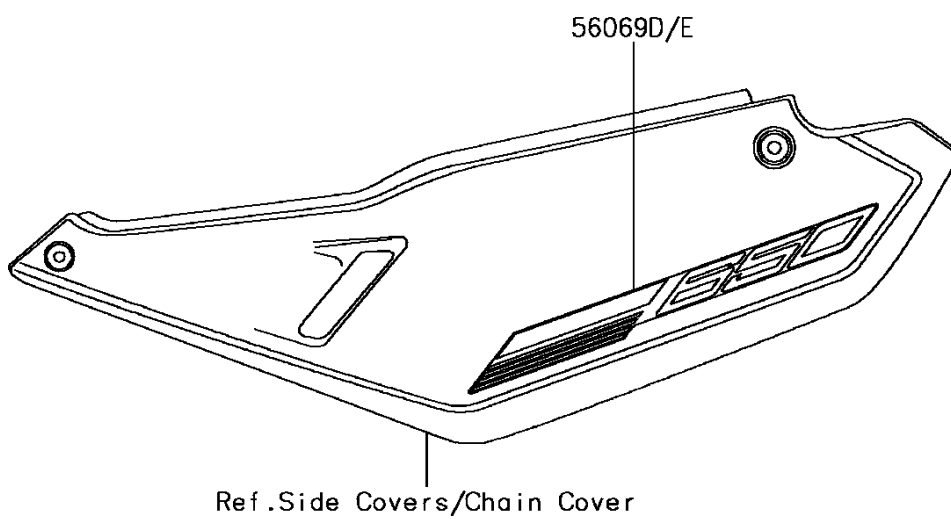

2015 KLR™650 PARTS DIAGRAM

Decals(Graystone)(EFF)

F2861A

2015 KLR™650 PARTS LIST

Decals(Graystone)(EFF)

ITEM NAME	PART NUMBER	QUANTITY
PATTERN,SHROUD,LH,FR (Ref # 56069)	56069-7720	1
PATTERN,SHROUD,LH,RR (Ref # 56069A)	56069-7721	1
PATTERN,SHROUD,RH,FR (Ref # 56069B)	56069-7722	1
PATTERN,SHROUD,RH,RR (Ref # 56069C)	56069-7723	1
PATTERN,SIDE COVER,LH (Ref # 56069D)	56069-7724	1
PATTERN,SIDE COVER,RH (Ref # 56069E)	56069-7725	1