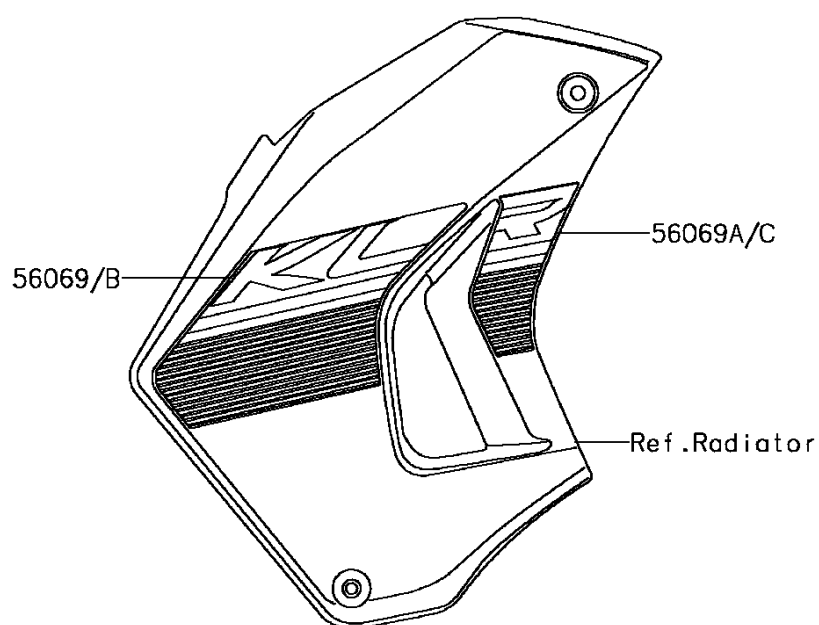

2015 KLR™650 PARTS DIAGRAM

Decals(Graystone)(EFF)

F2861A

2015 KLR™650 PARTS LIST

Decals(Graystone)(EFF)

ITEM NAME	PART NUMBER	QUANTITY
PATTERN,SHROUD,LH,FR (Ref # 56069)	56069-7720	1
PATTERN,SHROUD,LH,RR (Ref # 56069A)	56069-7721	1
PATTERN,SHROUD,RH,FR (Ref # 56069B)	56069-7722	1
PATTERN,SHROUD,RH,RR (Ref # 56069C)	56069-7723	1
PATTERN,SIDE COVER,LH (Ref # 56069D)	56069-7724	1
PATTERN,SIDE COVER,RH (Ref # 56069E)	56069-7725	1