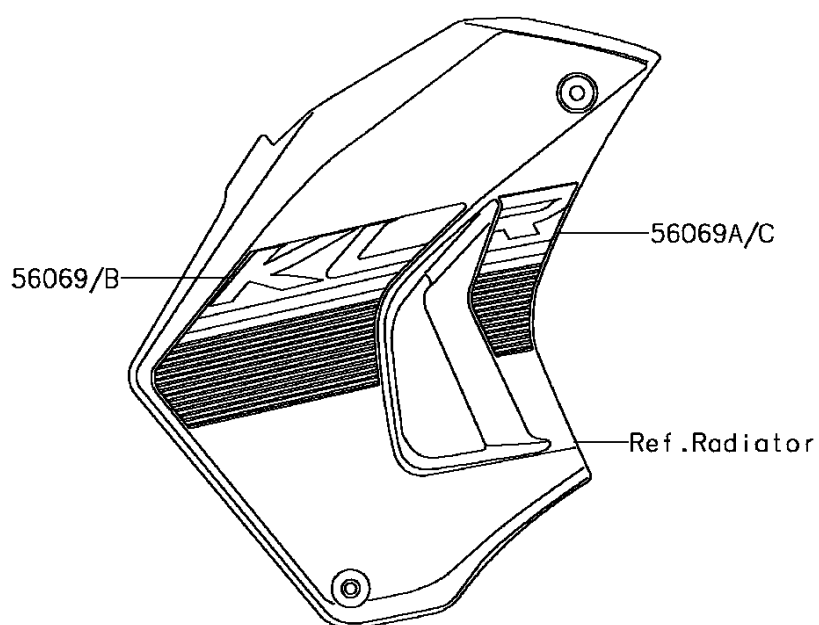

2015 KLR™650 PARTS DIAGRAM

Decals(Green)(White)(EFF)

F2861

2015 KLR™650 PARTS LIST

Decals(Green)(White)(EFF)

ITEM NAME	PART NUMBER	QUANTITY
PATTERN,SHROUD,LH,FR (Ref # 56069)	56069-7714	1
PATTERN,SHROUD,LH,RR (Ref # 56069A)	56069-7715	1
PATTERN,SHROUD,RH,FR (Ref # 56069B)	56069-7716	1
PATTERN,SHROUD,RH,RR (Ref # 56069C)	56069-7717	1
PATTERN,SIDE COVER,LH (Ref # 56069D)	56069-7718	1
PATTERN,SIDE COVER,RH (Ref # 56069E)	56069-7719	1