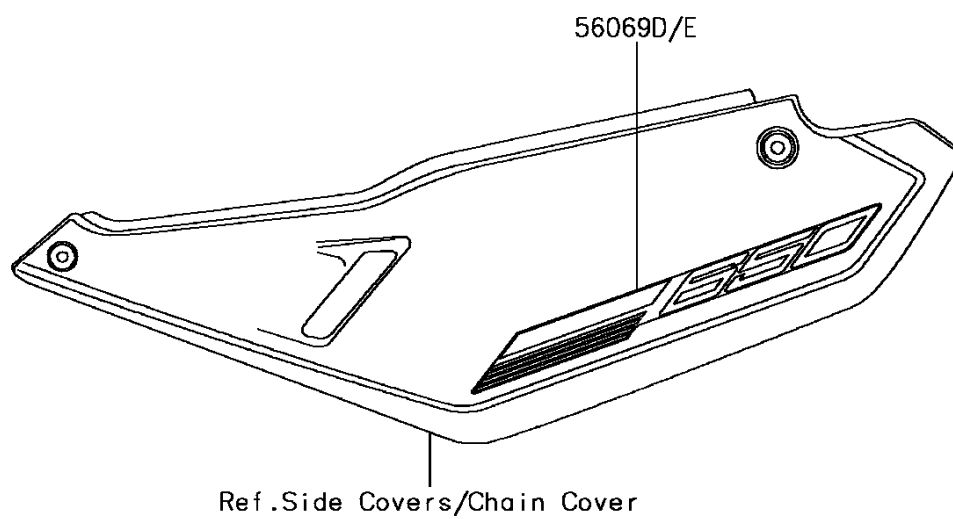

2015 KLR™650 PARTS DIAGRAM

Decals(Green)(White)(EFF)

F2861

2015 KLR™650 PARTS LIST

Decals(Green)(White)(EFF)

ITEM NAME	PART NUMBER	QUANTITY
PATTERN,SHROUD,LH,FR (Ref # 56069)	56069-7714	1
PATTERN,SHROUD,LH,RR (Ref # 56069A)	56069-7715	1
PATTERN,SHROUD,RH,FR (Ref # 56069B)	56069-7716	1
PATTERN,SHROUD,RH,RR (Ref # 56069C)	56069-7717	1
PATTERN,SIDE COVER,LH (Ref # 56069D)	56069-7718	1
PATTERN,SIDE COVER,RH (Ref # 56069E)	56069-7719	1