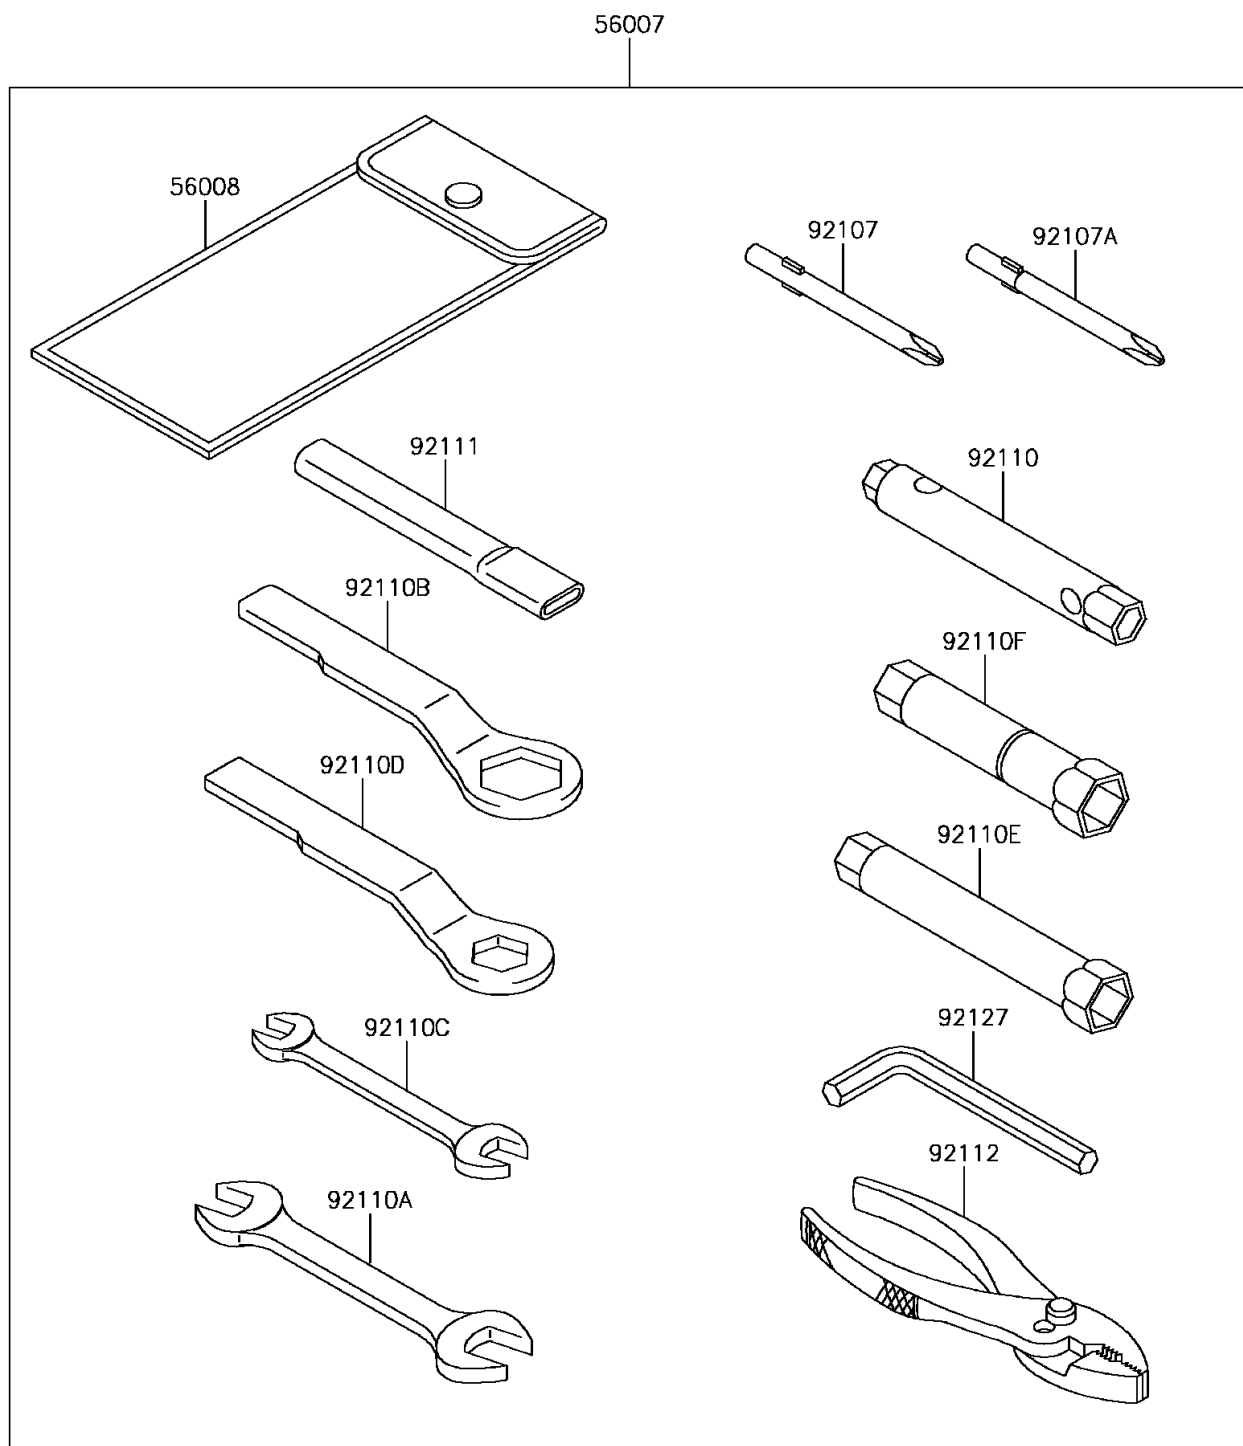

## 2015 KLR™650 PARTS DIAGRAM

Owner's Tools

F2810

## 2015 KLR™650 PARTS LIST

Owner's Tools

ITEM NAME	PART NUMBER	QUANTITY
TOOL-KIT (Ref # 56007)	56007-0127	1
BAG,TOOL (Ref # 56008)	56008-0036	1
TOOL-DRIVER,#2PHILLIPS (Ref # 92107)	92107-0020	1
TOOL-DRIVER,#3PHILLIPS (Ref # 92107A)	92107-0021	1
TOOL-WRENCH,BOX,8X10 (Ref # 92110)	92110-0049	1
TOOL-WRENCH,OPEN END,14X17 (Ref # 92110A)	92110-0057	1
TOOL-WRENCH,BOX END,27MM (Ref # 92110B)	92110-0065	1
TOOL-WRENCH,OPEN END,10X12 (Ref # 92110C)	92110-0564	1
TOOL-WRENCH,BOX END,19MM (Ref # 92110D)	92110-0578	1
TOOL-WRENCH,BOX,12MM (Ref # 92110E)	92110-0579	1
TOOL-WRENCH,BOX,18MM (Ref # 92110F)	92110-0580	1
TOOL-BAR,WRENCH (Ref # 92111)	92111-0008	1
TOOL-PLIERS (Ref # 92112)	92112-0007	1
TOOL-WRENCH,ALLEN,6MM (Ref # 92127)	92127-003	1