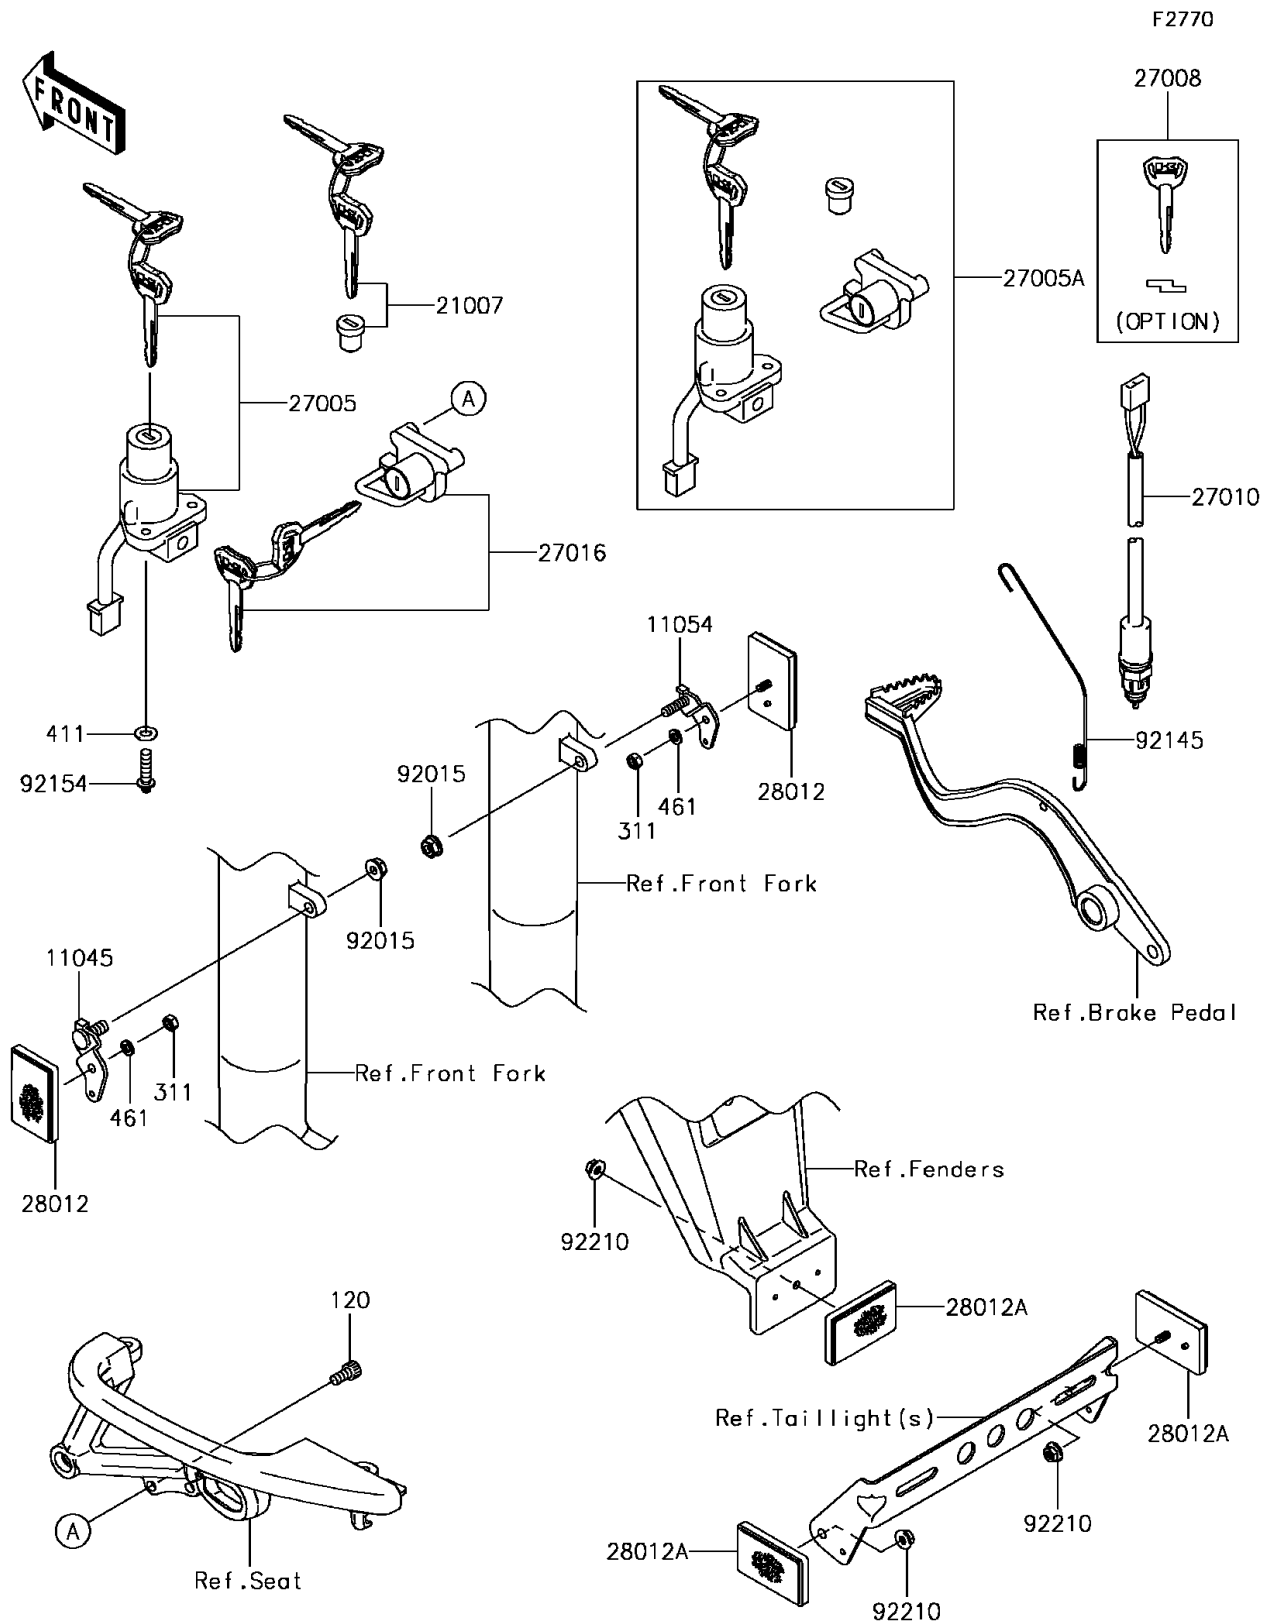

2015 KLR™650 PARTS DIAGRAM

Ignition Switch

2015 KLR™650 PARTS LIST

Ignition Switch

ITEM NAME	PART NUMBER	QUANTITY
BOLT-SOCKET,6X12 (Ref # 120)	120CB0612	1
NUT-HEX,5MM (Ref # 311)	311AB0500	1
WASHER-PLAIN,6MM (Ref # 411)	411AA0600	1
WASHER-SPRING,5MM (Ref # 461)	461DB0500	1
BRACKET,REFLECTOR,FR (Ref # 11045)	11045-1354	1
BRACKET,REFLECTOR,FR (Ref # 11054)	11054-1889	1
ROTOR,LOCK,TANK CAP (Ref # 21007)	21007-5074	1
SWITCH-ASSY-IGNITION (Ref # 27005)	27005-0591	1
SWITCH-ASSY-IGNITION (Ref # 27005A)	27005-5152	1
KEY-LOCK,BLANK (Ref # 27008)	27008-0559	1
SWITCH,REAR BRAKE (Ref # 27010)	27010-0119	1
LOCK-ASSY (Ref # 27016)	27016-5385	1
REFLECTOR-REFLEX (Ref # 28012)	28012-1003	1
REFLECTOR-REFLEX (Ref # 28012A)	28012-1088	1
NUT,FLANGED,6MM,BLACK (Ref # 92015)	92015-1233	1
SPRING (Ref # 92145)	92145-0778	1
BOLT,TORX,6X22 (Ref # 92154)	92154-1858	1
NUT,FLANGED,5MM (Ref # 92210)	92210-0007	1