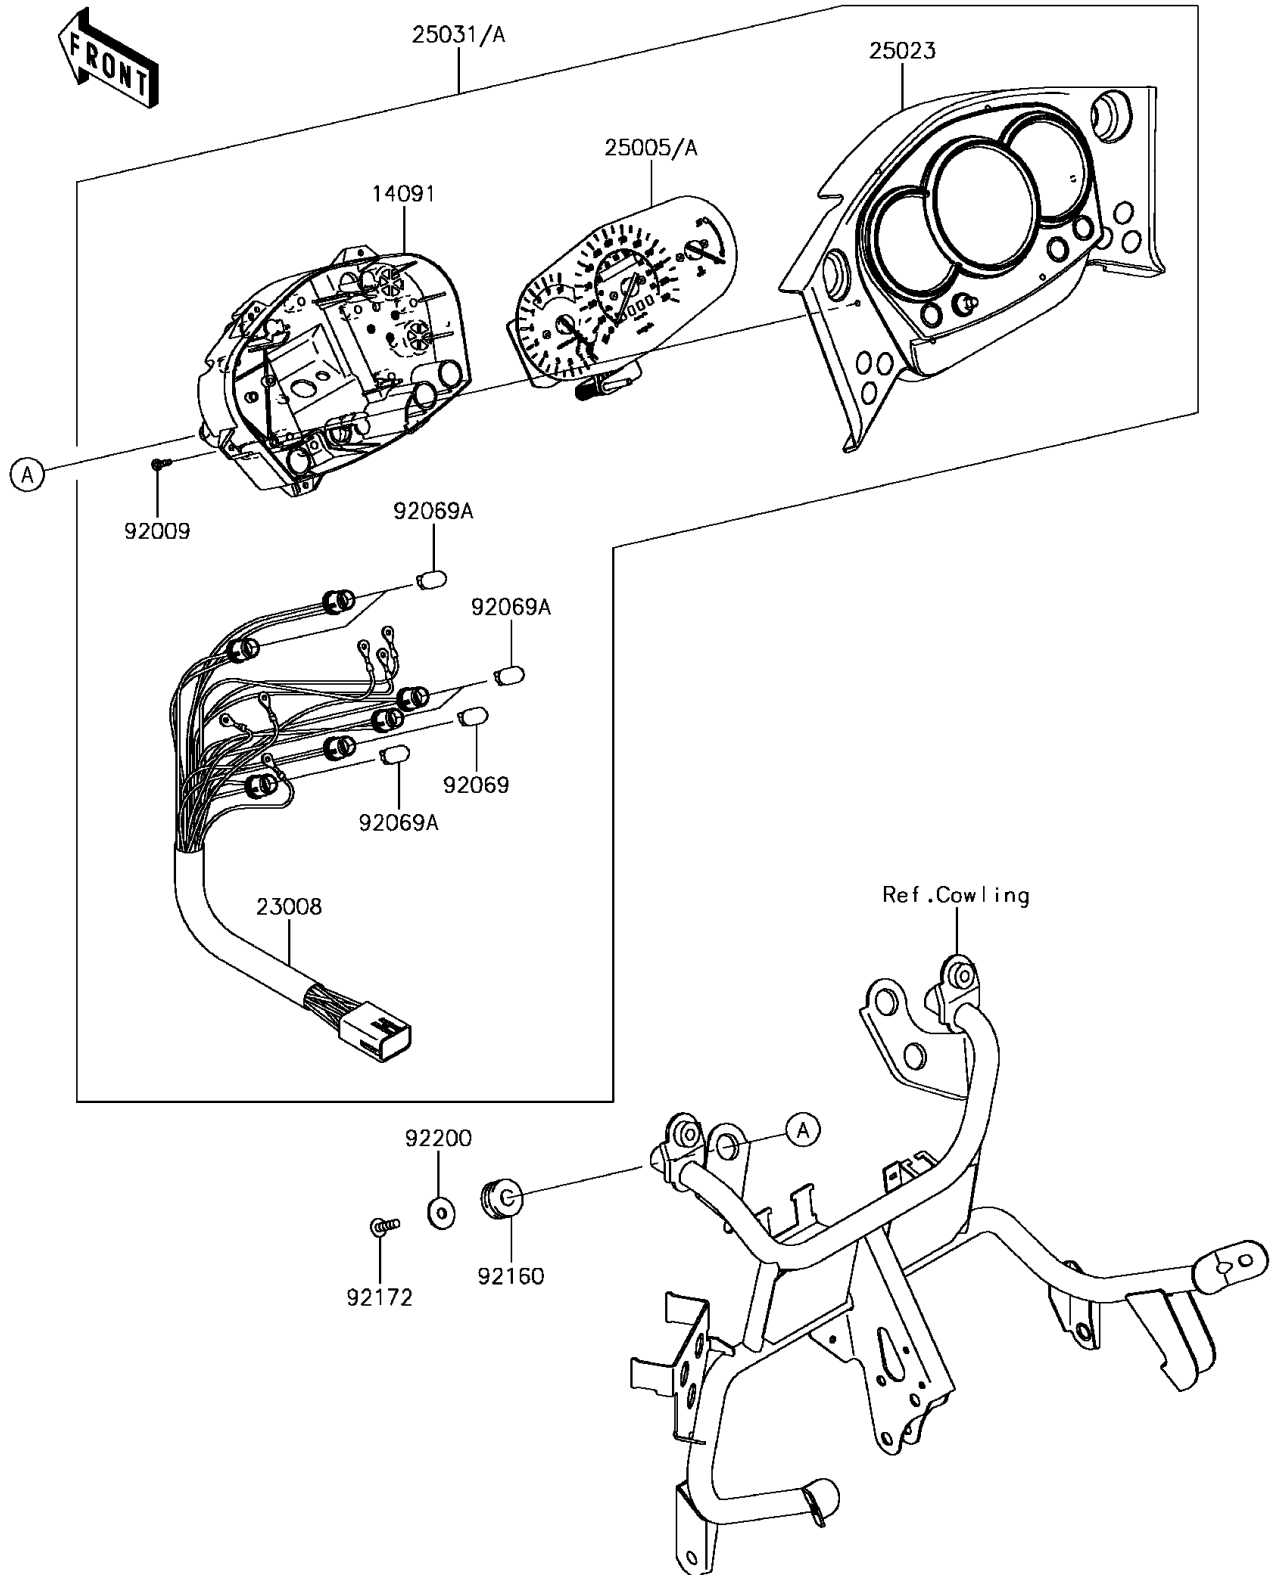

2015 KLR™650 PARTS DIAGRAM

Meter(s)

F2530

2015 KLR™650 PARTS LIST

Meter(s)

| ITEM NAME | PART NUMBER | QUANTITY |
|------------------------------------|-------------|----------|
| COVER,METER,LWR (Ref # 14091) | 14091-0723 | 1 |
| SOCKET-ASSY,METER (Ref # 23008) | 23008-0067 | 1 |
| COVER-METER CASE,UPP (Ref # 25023) | 25023-0030 | 1 |
| SCREW,TAPPING,3X14 (Ref # 92009) | 92009-1592 | 1 |
| BULB,12V 3.4W,T10 (Ref # 92069) | 92069-0022 | 1 |
| BULB,12V 1.7W,T10 (Ref # 92069A) | 92069-1116 | 1 |
| DAMPER (Ref # 92160) | 92160-1162 | 1 |
| SCREW,TAPPING,5X14 (Ref # 92172) | 92172-0265 | 1 |
| WASHER,5.5X20X1.2 (Ref # 92200) | 92200-0284 | 1 |
| SPEEDOMETER,MPH/KPH (Ref # 25005) | 25005-0079 | 1 |
| SPEEDOMETER,KPH (Ref # 25005A) | 25005-0080 | 1 |
| METER-ASSY,MPH&KPH (Ref # 25031) | 25031-0344 | 1 |
| METER-ASSY,KPH (Ref # 25031A) | 25031-0345 | 1 |