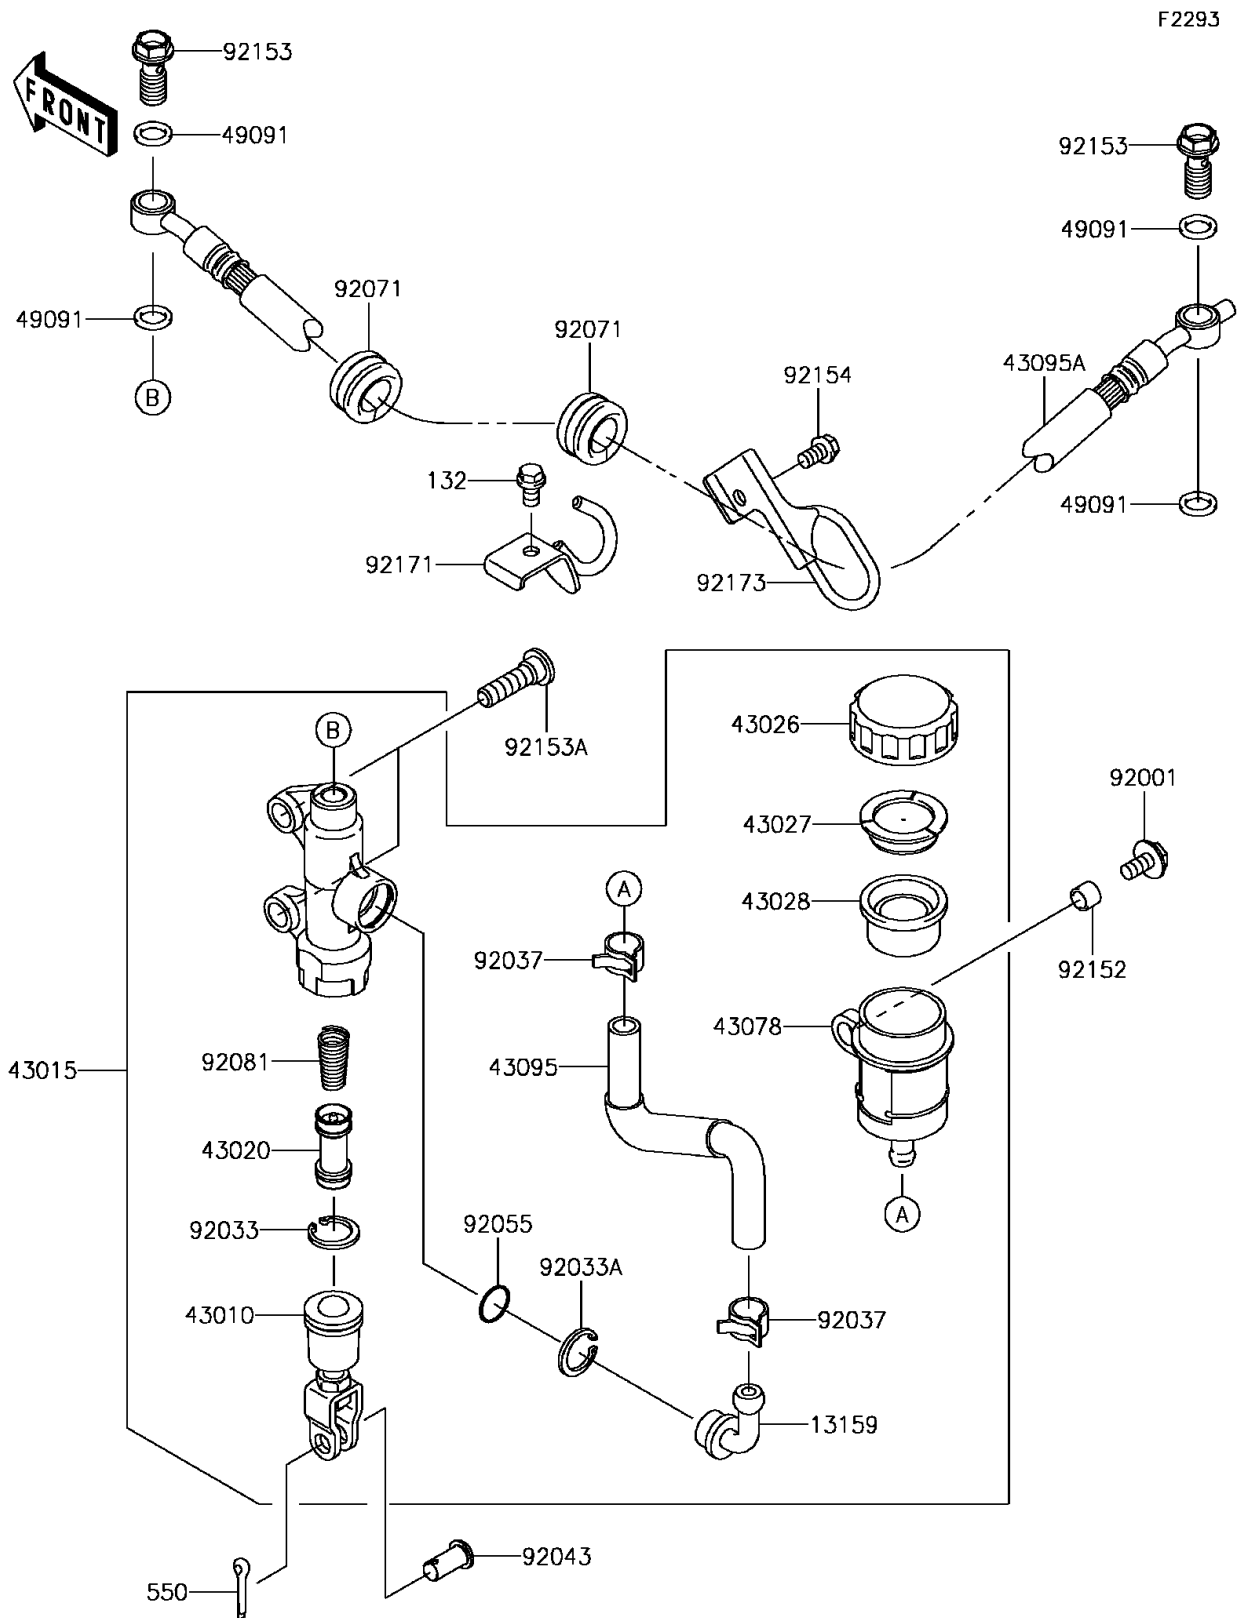

## 2015 KLR™650 PARTS DIAGRAM

Rear Master Cylinder

## 2015 KLR™650 PARTS LIST

Rear Master Cylinder

ITEM NAME	PART NUMBER	QUANTITY
BOLT-FLANGED-SMALL,6X10 (Ref # 132)	132BA0610	1
PIN-COTTER,2.0X15 (Ref # 550)	550AA2015	1
CONNECTOR (Ref # 13159)	13159-1056	1
ROD-ASSY-BRAKE (Ref # 43010)	43010-1074	1
CYLINDER-ASSY-MASTER,RR (Ref # 43015)	43015-0130	1
PISTON-COMP-BRAKE (Ref # 43020)	43020-1057	1
CAP-BRAKE (Ref # 43026)	43026-0009	1
PLATE-DIAPHRAGM (Ref # 43027)	43027-1053	1
DIAPHRAGM (Ref # 43028)	43028-1065	1
RESERVOIR (Ref # 43078)	43078-0060	1
HOSE-BRAKE,RR MASTER CYLINDER (Ref # 43095)	43095-0464	1
HOSE-BRAKE,RR (Ref # 43095A)	43095-0566	1
WASHER-SEAL,10.1X14.5X1.5 (Ref # 49091)	49091-0001	1
BOLT,W/P,6X16 (Ref # 92001)	92001-1860	1
RING-SNAP,20.9X24.6X1.2 (Ref # 92033)	92033-0079	1
RING-SNAP,20.5MM (Ref # 92033A)	92033-1186	1
CLAMP (Ref # 92037)	92037-1710	1
PIN,8X17 (Ref # 92043)	92043-0104	1
RING-O,14.8X2.4 (Ref # 92055)	92055-0741	1
GROMMET,15X20X16 (Ref # 92071)	92071-0056	1
SPRING,MASTER CYLINDER (Ref # 92081)	92081-1737	1
COLLAR,7.1X9.5X7 (Ref # 92152)	92152-0561	1
BOLT,OIL,L=23 (Ref # 92153)	92153-0627	1
BOLT,SOCKET,8X30 (Ref # 92153A)	92153-1624	1
BOLT,FLANGED,6X10 (Ref # 92154)	92154-0950	1
CLAMP,BRAKE HOSE,F.S.BLACK (Ref # 92171)	92171-0712-18R	1
CLAMP (Ref # 92173)	92173-0203	1