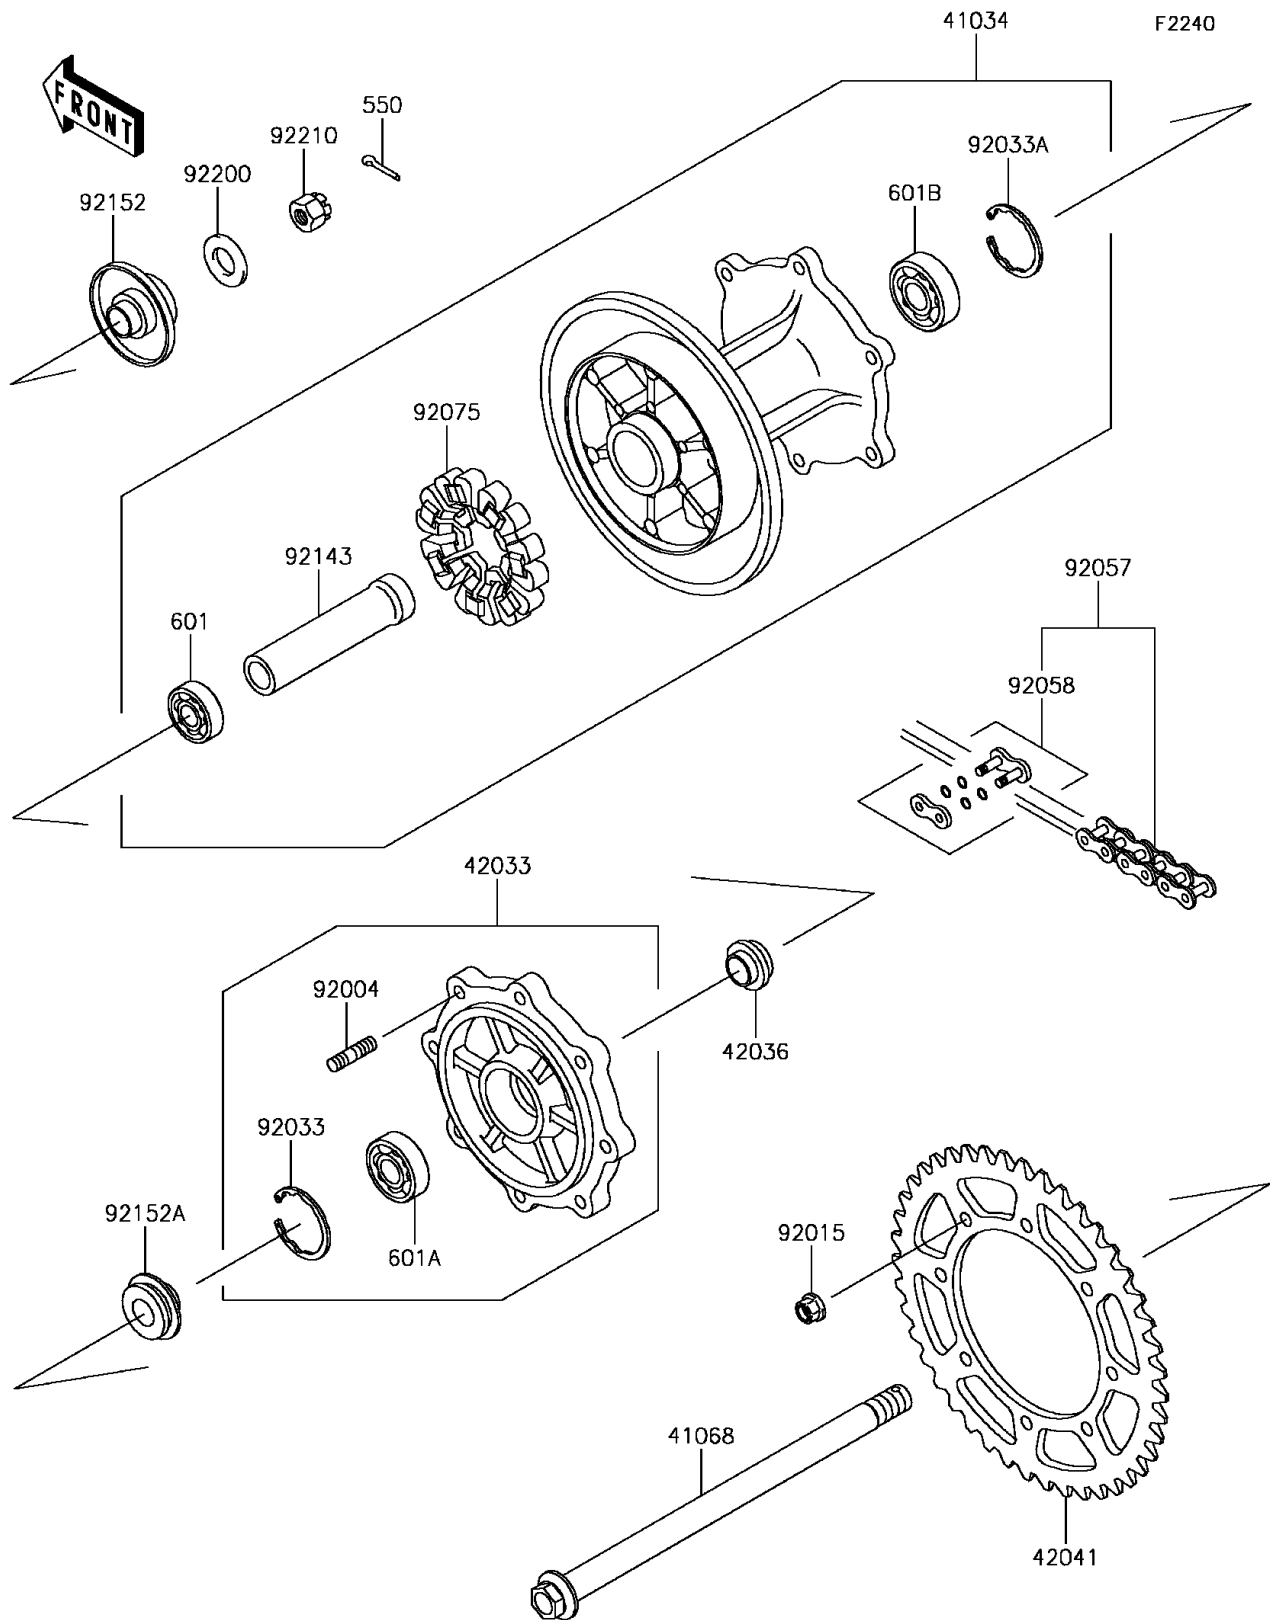

2015 KLR™650 PARTS DIAGRAM

Rear Hub

2015 KLR™650 PARTS LIST

Rear Hub

ITEM NAME	PART NUMBER	QUANTITY
PIN-COTTER,4.0X35 (Ref # 550)	550AA4035	1
BEARING-BALL,#6003G (Ref # 601)	601B6003G	1
BEARING-BALL,#6004UG (Ref # 601A)	601B6004UG	1
BEARING-BALL,#6204UG (Ref # 601B)	601B6204UG	1
DRUM-ASSY,REAR BRAKE,F.BLACK (Ref # 41034)	41034-0041-21	1
AXLE,RR (Ref # 41068)	41068-0056	1
COUPLING-ASSY,REAR HUB (Ref # 42033)	42033-1112	1
SLEEVE (Ref # 42036)	42036-0074	1
SPROCKET-HUB,43T (Ref # 42041)	42041-1260	1
STUD,8X16 (Ref # 92004)	92004-1150	1
NUT,8MM (Ref # 92015)	92015-1432	1
RING-SNAP,42MM (Ref # 92033)	92033-1041	1
RING-SNAP,47MM (Ref # 92033A)	92033-1042	1
CHAIN,DRIVE,EK520SR-02X106L (Ref # 92057)	92057-0019	1
JOINT-CHAIN,DRIVE (Ref # 92058)	92058-1102	1
DAMPER,SHOCK,RR HUB (Ref # 92075)	92075-1068	1
COLLAR,REAR BRAKE DRUM,L=113 (Ref # 92143)	92143-1060	1
COLLAR,L=30MM (Ref # 92152)	92152-0851	1
COLLAR,L=17MM (Ref # 92152A)	92152-0852	1
WASHER,17.3X32X3.2 (Ref # 92200)	92200-0563	1
NUT,CASTLE,16MM (Ref # 92210)	92210-1171	1