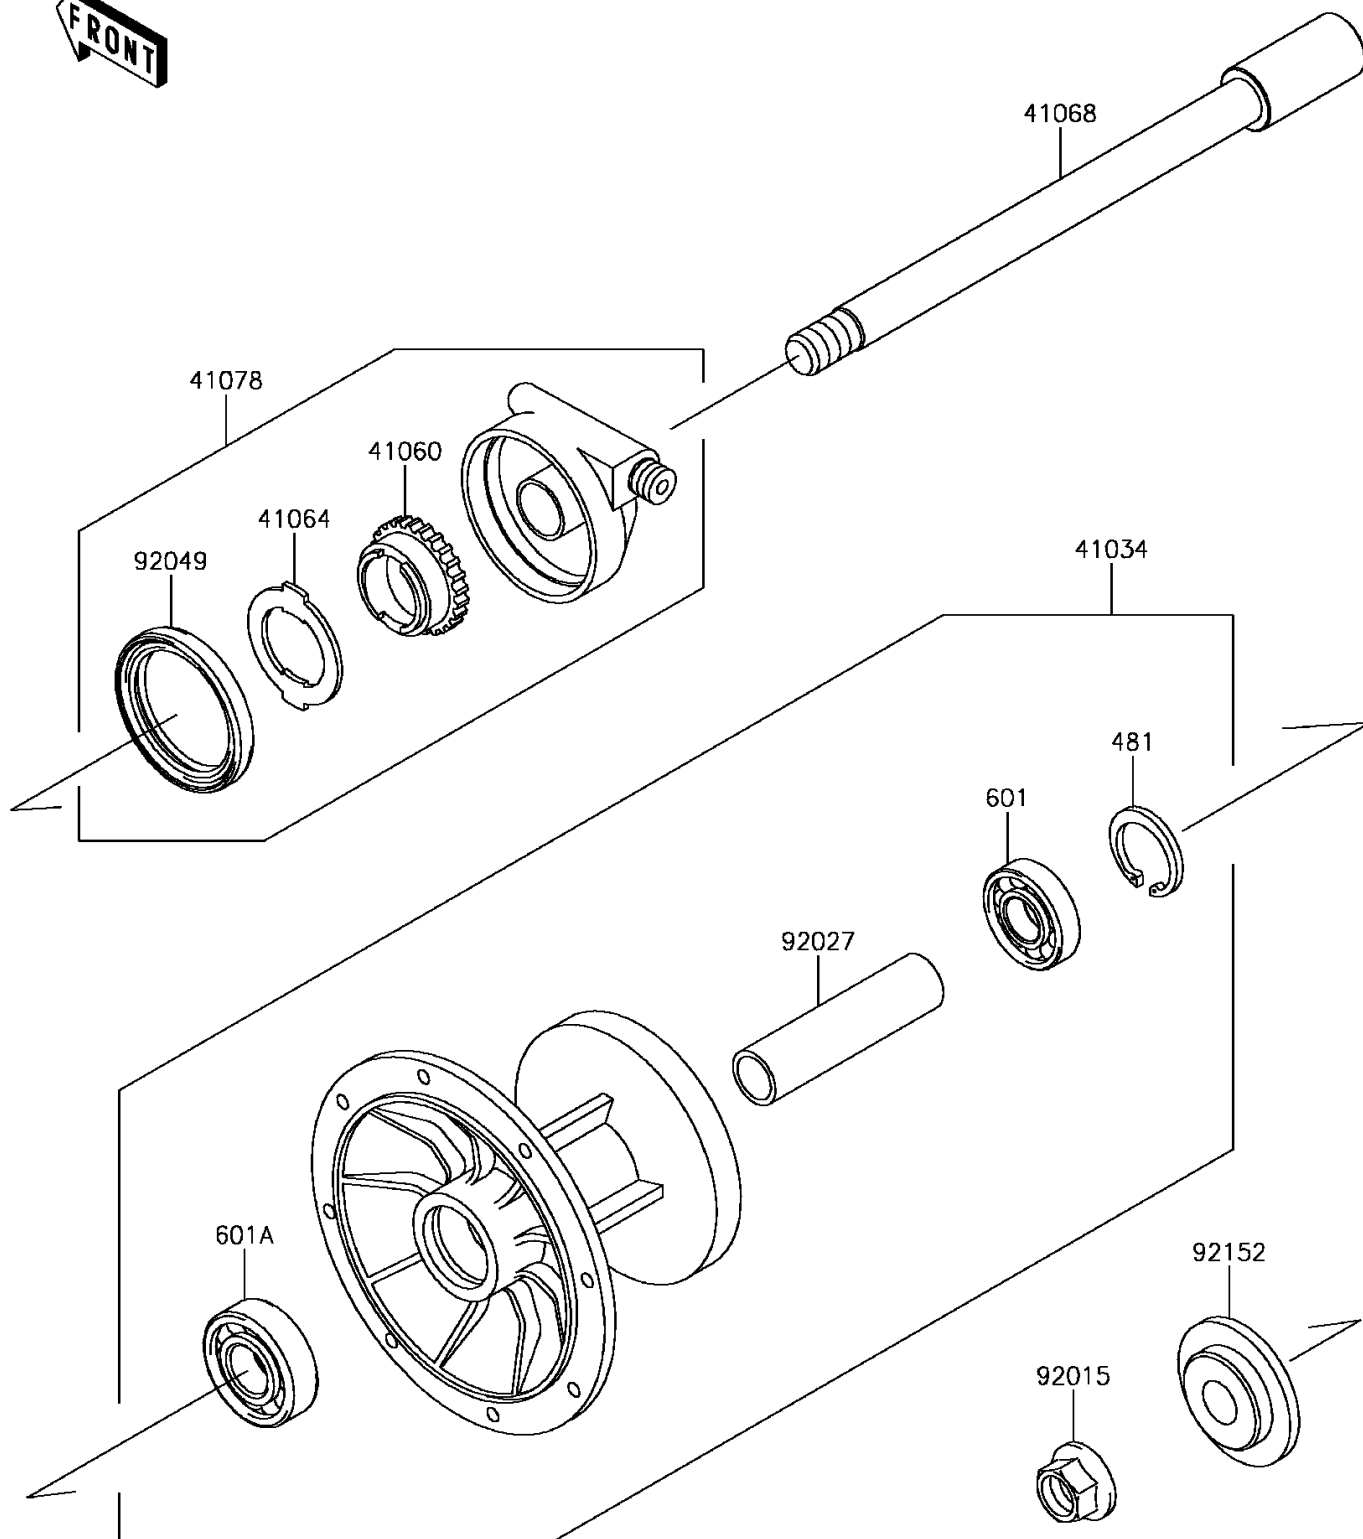

## 2015 KLR™650 PARTS DIAGRAM

Front Hub

F2230

## 2015 KLR™650 PARTS LIST

Front Hub

ITEM NAME	PART NUMBER	QUANTITY
CIRCLIP-TYPE-C,35MM (Ref # 481)	481J3500	1
BEARING-BALL,#6202UG (Ref # 601)	601B6202UG	1
BEARING-BALL,#6203UG (Ref # 601A)	601B6203UG	1
DRUM-ASSY,FRONT BRAKE,F.BLACK (Ref # 41034)	41034-0040-21	1
GEAR-METER SCREW,24T (Ref # 41060)	41060-1101	1
RECEIVER-SPEEDOMETER (Ref # 41064)	41064-1051	1
AXLE,FR (Ref # 41068)	41068-0055	1
CASE-ASSY-METER GEAR (Ref # 41078)	41078-1051	1
NUT,14MM (Ref # 92015)	92015-1407	1
COLLAR,FRONT BRAKE DRUM,L=79 (Ref # 92027)	92027-1683	1
SEAL-OIL,METER GEAR CASE (Ref # 92049)	92049-1172	1
COLLAR (Ref # 92152)	92152-0850	1