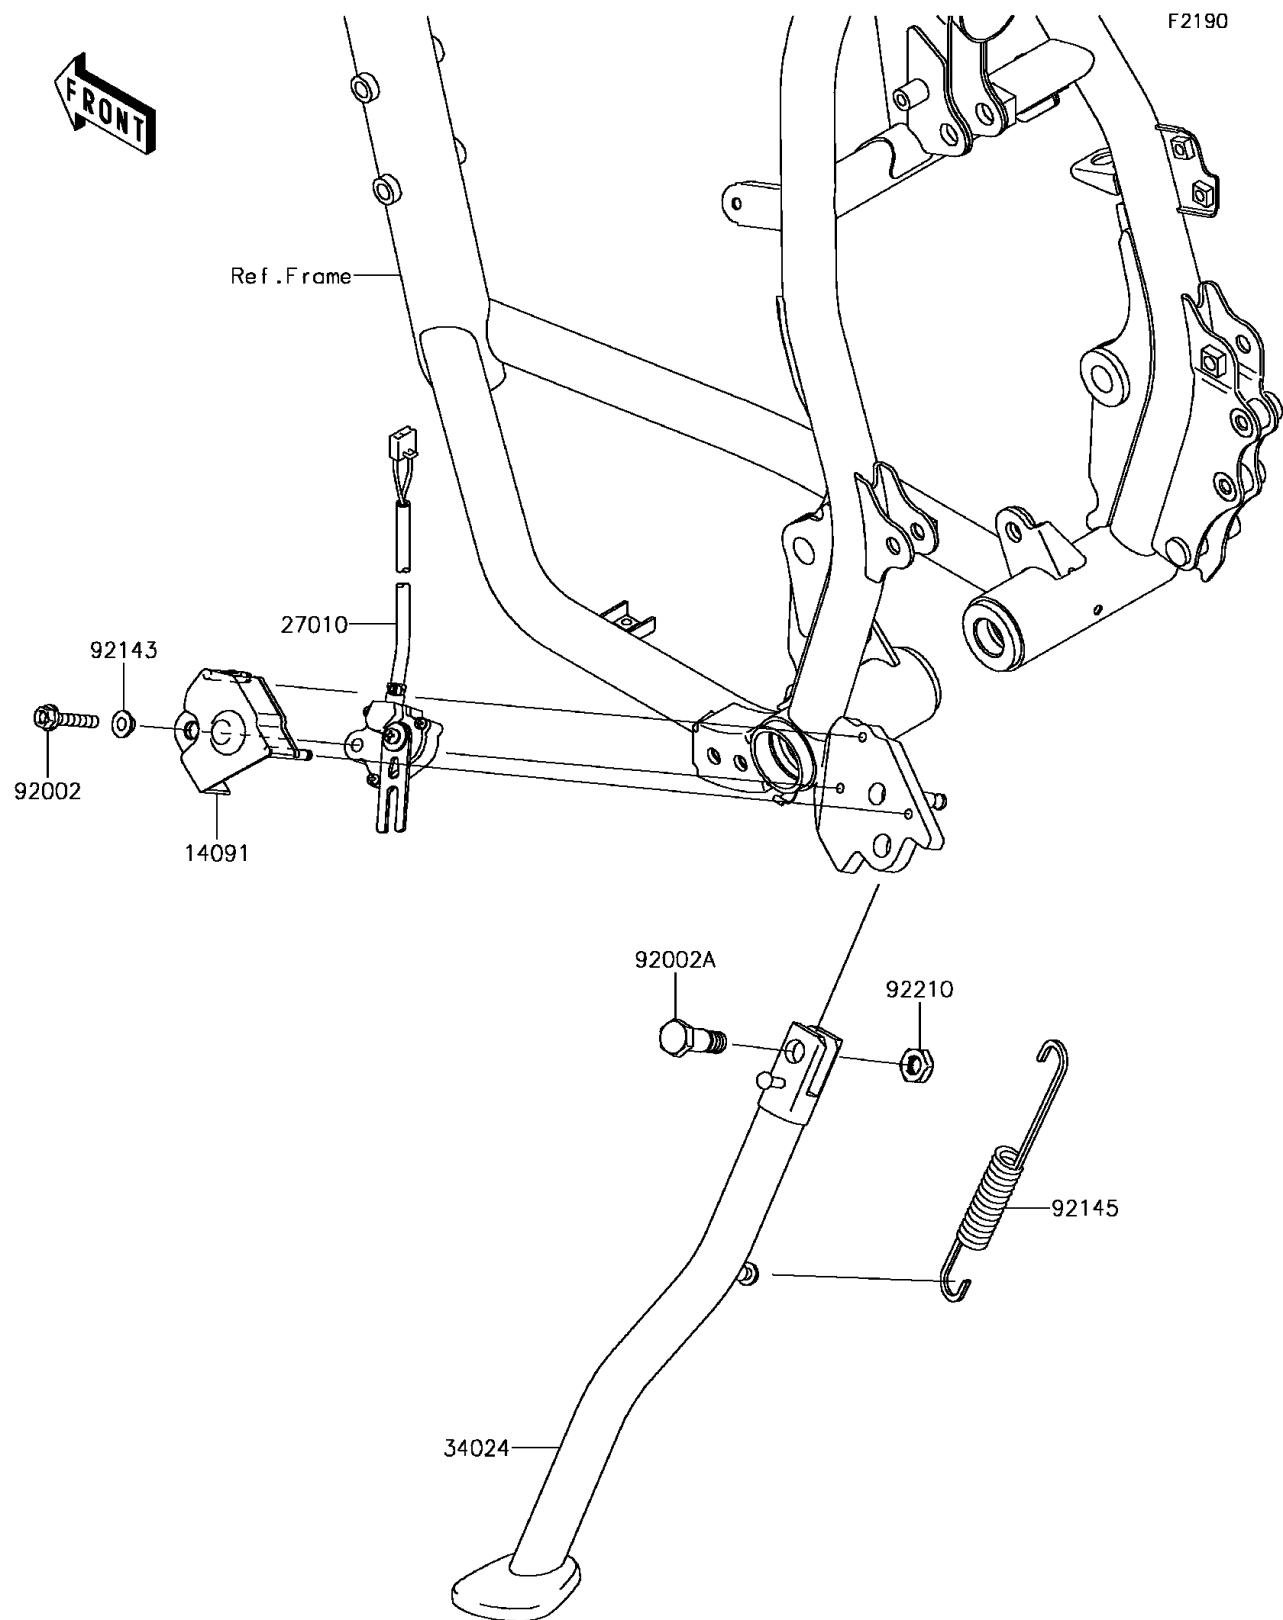

2015 KLR™650 PARTS DIAGRAM

Stand(s)

2015 KLR™650 PARTS LIST

Stand(s)

ITEM NAME	PART NUMBER	QUANTITY
COVER,SIDE STAND SWITCH (Ref # 14091)	14091-1553	1
SWITCH,SIDE STAND (Ref # 27010)	27010-0118	1
STAND-SIDE,F.S.BLACK (Ref # 34024)	34024-0031-18R	1
BOLT,FLANGED,6X25 (Ref # 92002)	92002-1582	1
BOLT,SIDE STAND (Ref # 92002A)	92002-1813	1
COLLAR (Ref # 92143)	92143-1331	1
SPRING,SIDE STAND (Ref # 92145)	92145-0085	1
NUT,LOCK,10MM (Ref # 92210)	92210-1184	1