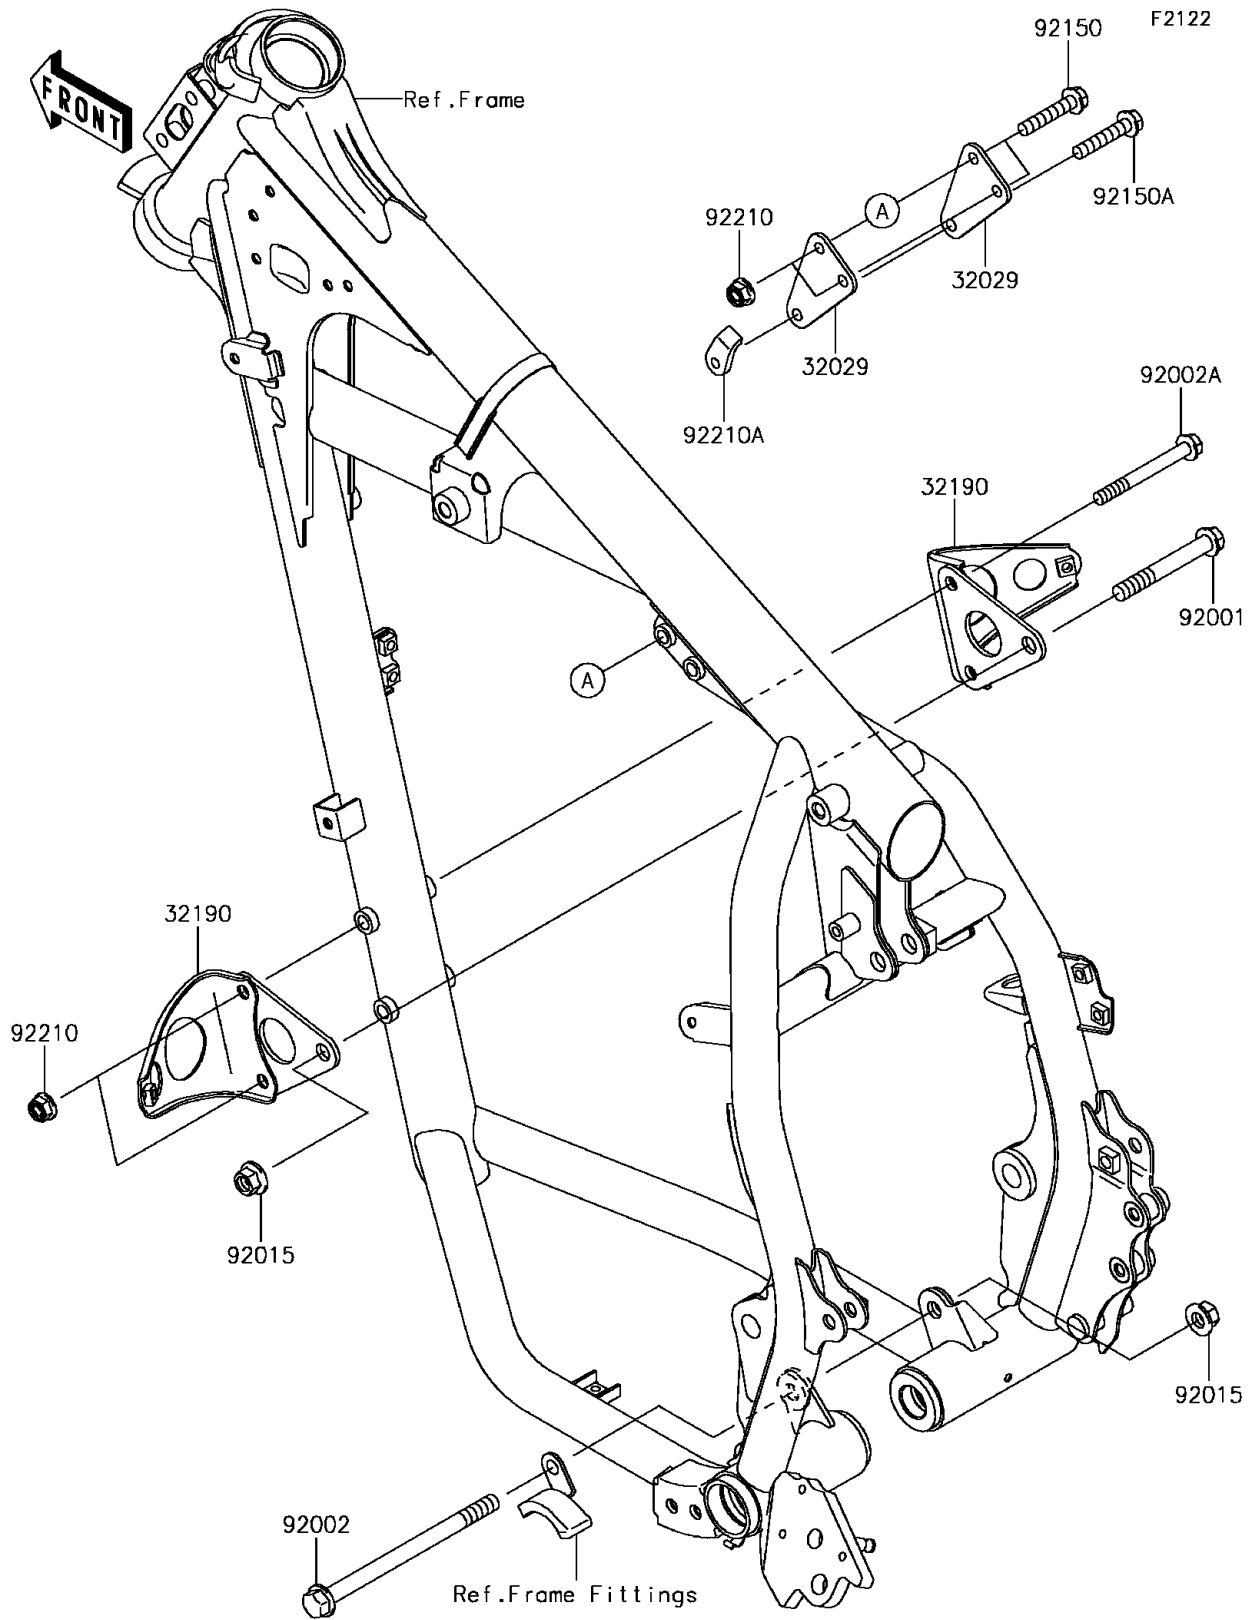

2015 KLR™650 PARTS DIAGRAM

Engine Mount

2015 KLR™650 PARTS LIST

Engine Mount

ITEM NAME	PART NUMBER	QUANTITY
BRACKET-ENGINE (Ref # 32029)	32029-1956	1
BRACKET-ENGINE,FR (Ref # 32190)	32190-0258	1
BOLT,10X75 (Ref # 92001)	92001-4021	1
BOLT,10X145 (Ref # 92002)	92002-1348	1
BOLT,FLANGED,8X75 (Ref # 92002A)	92002-1481	1
NUT,FLANGED,10MM (Ref # 92015)	92015-1415	1
BOLT,FLANGED,8X42 (Ref # 92150)	92150-1415	1
BOLT,FLANGED,8X42 (Ref # 92150A)	92150-1925	1
NUT,FLANGED,LOCK,8MM (Ref # 92210)	92210-0159	1
NUT,PLATE,8MM (Ref # 92210A)	92210-0608	1