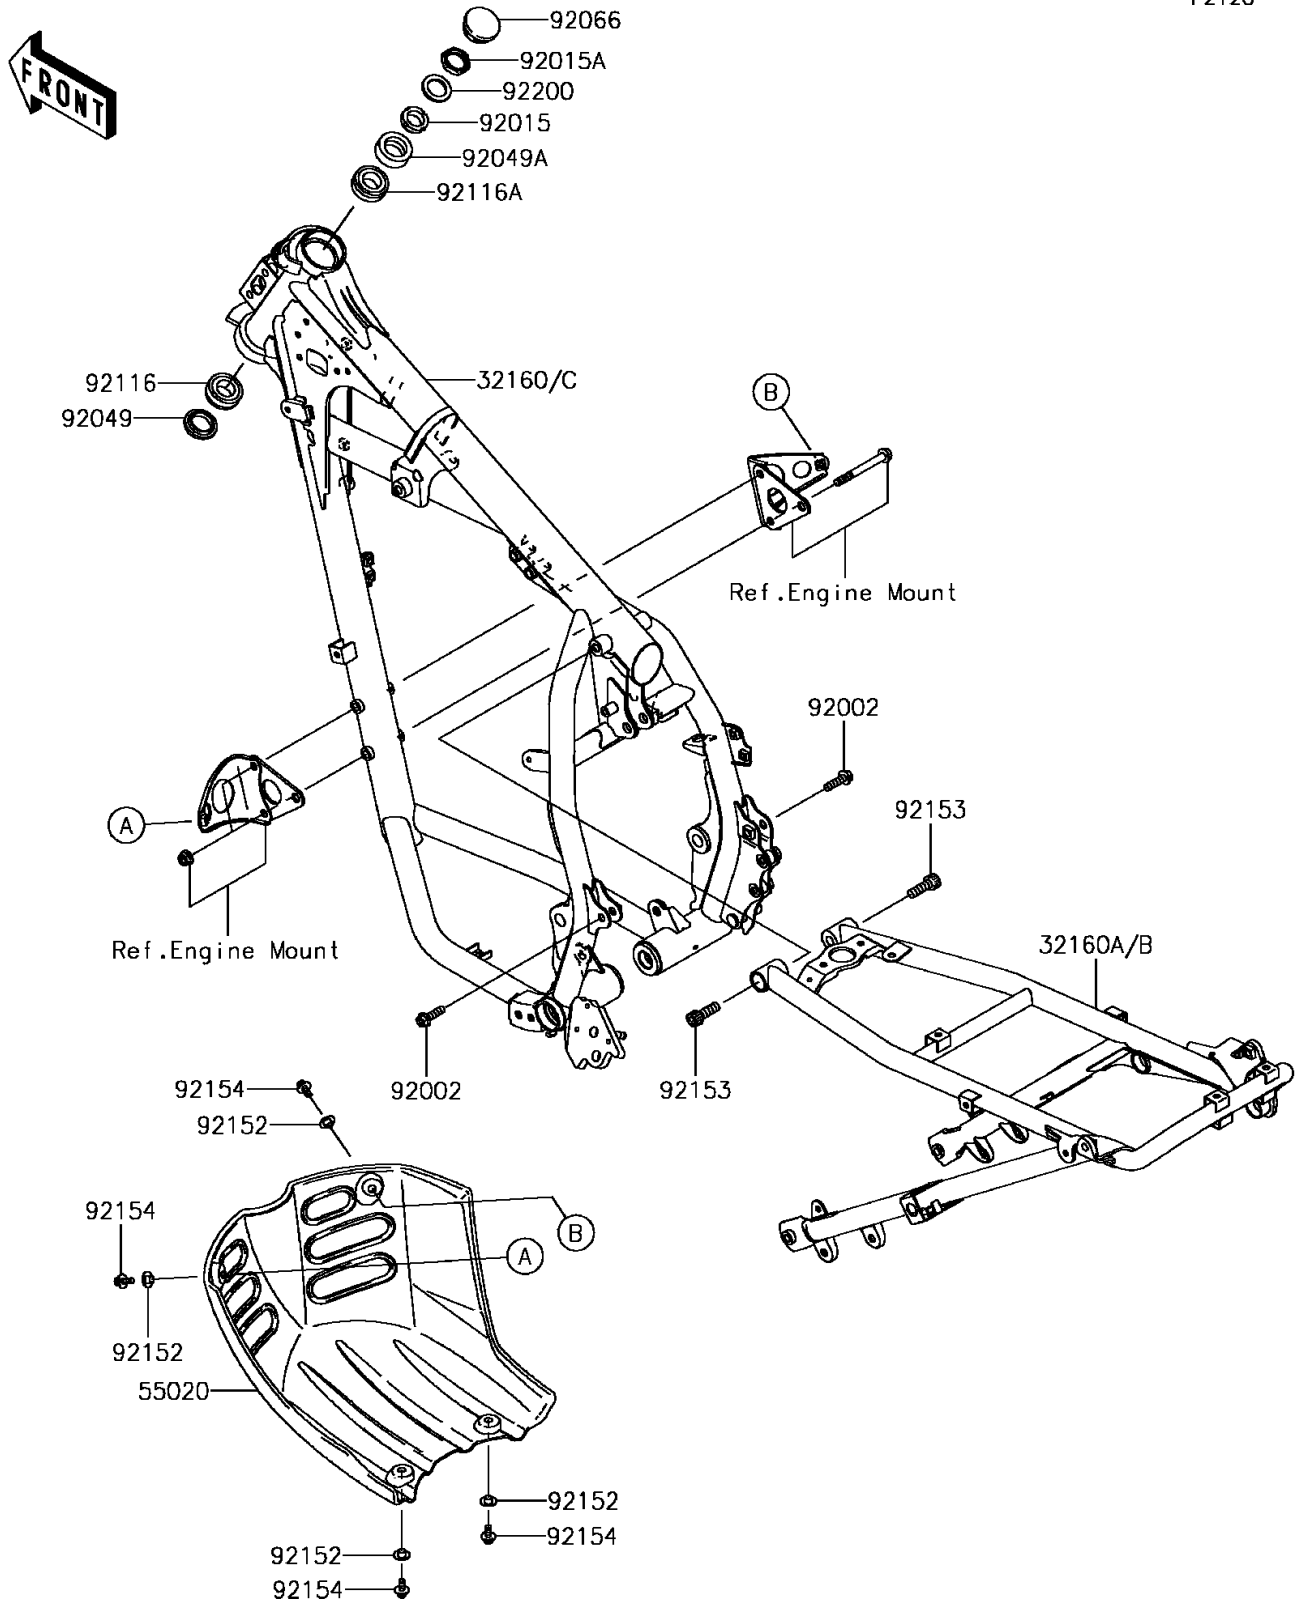

2015 KLR™650 PARTS DIAGRAM

Frame

F2120

2015 KLR™650 PARTS LIST

Frame

ITEM NAME	PART NUMBER	QUANTITY
GUARD,ENGINE,F.BLACK (Ref # 55020)	55020-0235-6Z	1
BOLT,FLANGED,8X28 (Ref # 92002)	92002-1971	1
NUT,25MM,T=12 (Ref # 92015)	92015-1546	1
NUT,STEERING STEM,22MM (Ref # 92015A)	92015-1653	1
SEAL-OIL,XMHE36X52X4J (Ref # 92049)	92049-1162	1
SEAL-OIL,STEERING STEM (Ref # 92049A)	92049-1214	1
PLUG (Ref # 92066)	92066-1306	1
BEARING-ROLLER,HR320/28XJ (Ref # 92116)	92116-1009	1
BEARING-ROLLER,HICAP 32005JR (Ref # 92116A)	92116-1052	1
COLLAR (Ref # 92152)	92152-0427	1
BOLT,SOCKET,10X30 (Ref # 92153)	92153-1524	1
BOLT,6X16 (Ref # 92154)	92154-0391	1
WASHER,STEERING STEM (Ref # 92200)	92200-0517	1
FRAME-COMP,MAIN,F.S.BLACK (Ref # 32160)	32160-0495-18R	1
FRAME-COMP,RR,F.S.BLACK (Ref # 32160A)	32160-0496-18R	1
FRAME-COMP,RR,F.S.BLACK (Ref # 32160B)	32160-0497-18R	1
FRAME-COMP,MAIN,F.S.BLACK (Ref # 32160C)	32160-0499-18R	1