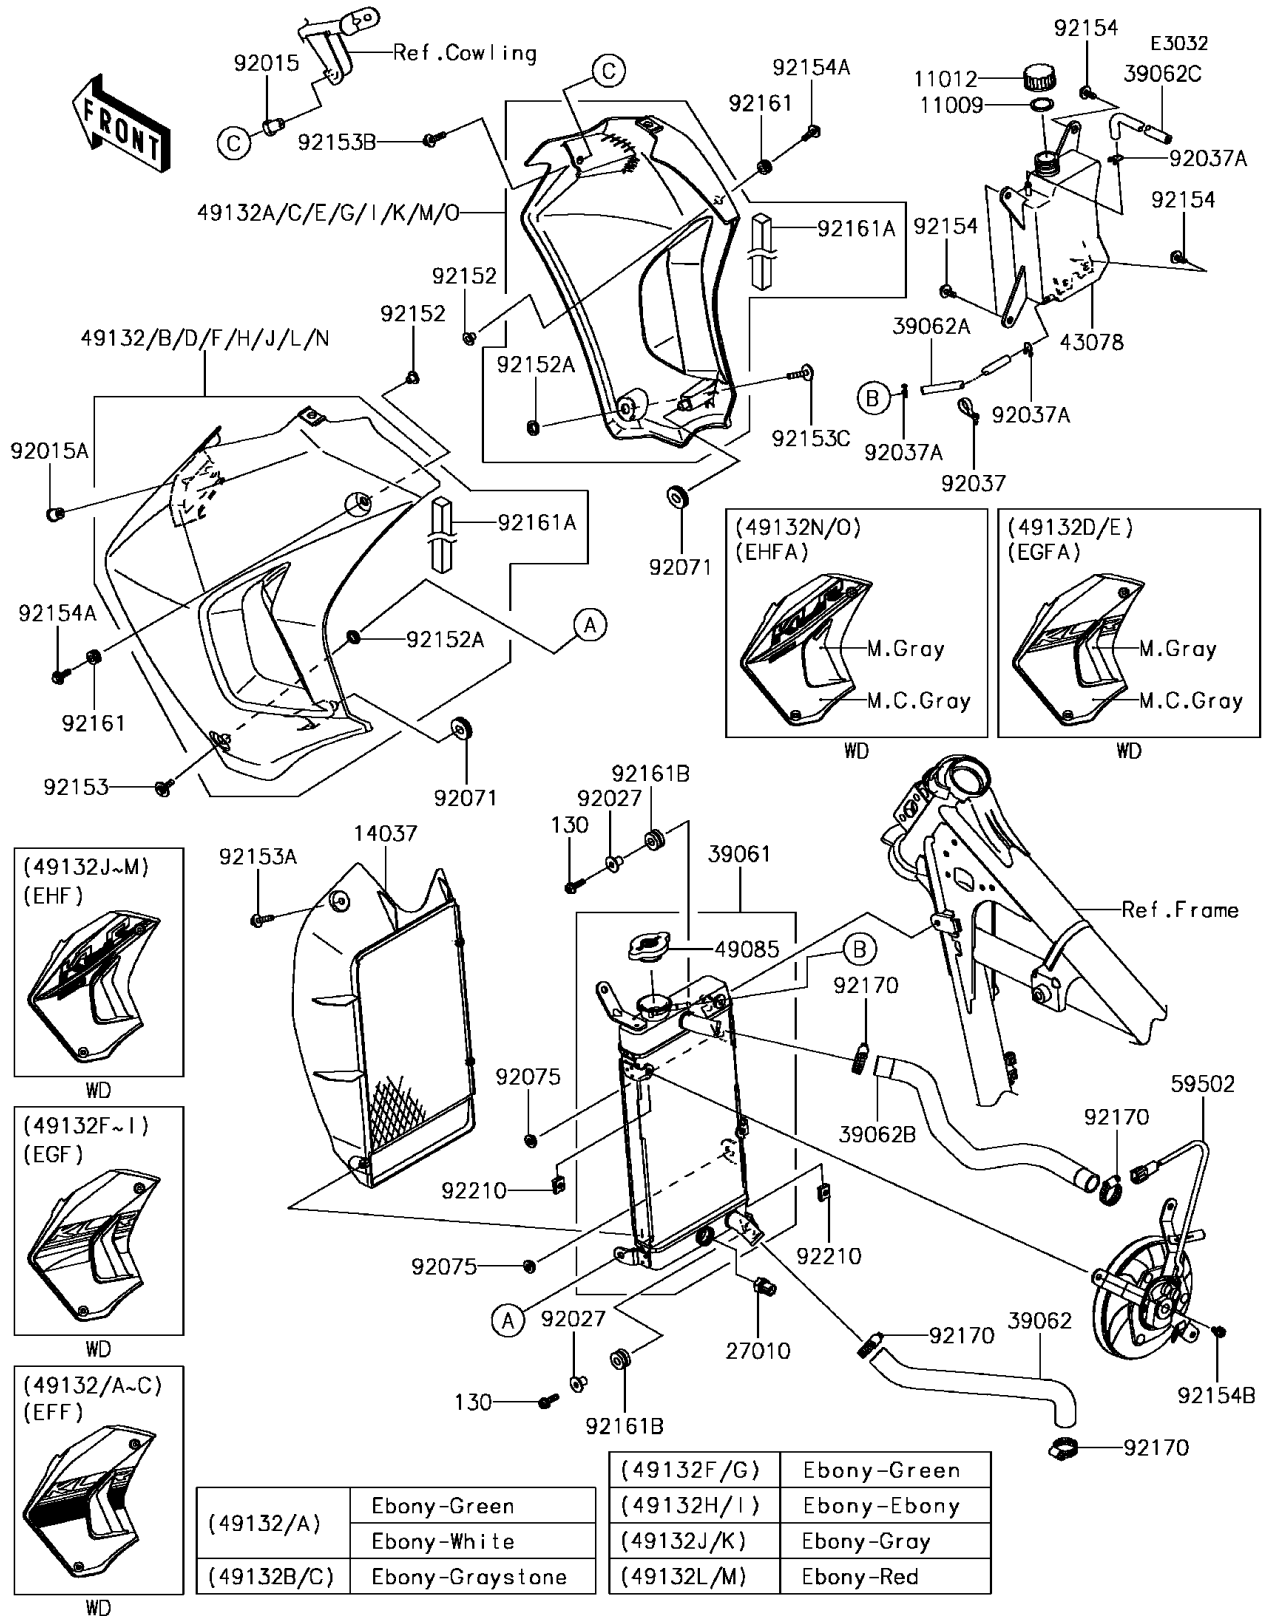

2015 KLR™650 PARTS DIAGRAM

Radiator

2015 KLR™650 PARTS LIST

Radiator

ITEM NAME	PART NUMBER	QUANTITY
GASKET,RESERVOIR TANK CAP (Ref # 11009)	11009-1145	1
CAP (Ref # 11012)	11012-1084	1
SCREEN (Ref # 14037)	14037-0056	1
SWITCH (Ref # 27010)	27010-1443	1
RADIATOR-ASSY (Ref # 39061)	39061-0690	1
HOSE-COOLING,W/P-RAD. (Ref # 39062)	39062-0149	1
HOSE-COOLING,RESERVOIR-CAP (Ref # 39062A)	39062-0340	1
HOSE-COOLING,HEAD-RAD. (Ref # 39062B)	39062-0341	1
HOSE-COOLING,RESERVOIR (Ref # 39062C)	39062-1220	1
RESERVOIR (Ref # 43078)	43078-0072	1
CAP-ASSY-PRESSURE (Ref # 49085)	49085-0006	1
SHROUD-ENGINE,LH,EBONY (Ref # 49132)	49132-5193-H8	1
SHROUD-ENGINE,RH,EBONY (Ref # 49132A)	49132-5194-H8	1
SHROUD-ENGINE,LH,EBONY (Ref # 49132B)	49132-5195-H8	1
SHROUD-ENGINE,RH,EBONY (Ref # 49132C)	49132-5196-H8	1
FAN-ASSY (Ref # 59502)	59502-0605	1
NUT,RUBBER,6MM (Ref # 92015)	92015-1692	1
NUT (Ref # 92015A)	92015-1700	1
COLLAR,6.5X10X14.1 (Ref # 92027)	92027-1183	1
CLAMP,SPEED,L=58 (Ref # 92037)	92037-1163	1
CLAMP,TUBE (Ref # 92037A)	92037-147	1
GROMMET (Ref # 92071)	92071-1043	1
DAMPER,8MM (Ref # 92075)	92075-1138	1
COLLAR,6.3X8.3X9.2 (Ref # 92152)	92152-0237	1
COLLAR (Ref # 92152A)	92152-1235	1
BOLT,6X20 (Ref # 92153)	92153-0864	1
BOLT,FLANGED WP,6X25 (Ref # 92153A)	92153-1008	1
BOLT,FLANGED,6X30 (Ref # 92153B)	92153-1457	1
BOLT-FLANGED,6X20 (Ref # 130)	130BA0620	1

2015 KLR™650 PARTS LIST

Radiator

ITEM NAME	PART NUMBER	QUANTITY
BOLT,6X30 (Ref # 92153C)	92153-1895	1
BOLT,6X16 (Ref # 92154)	92154-0391	1
BOLT,FLANGED,6X20 (Ref # 92154A)	92154-0392	1
BOLT (Ref # 92154B)	92154-1429	1
DAMPER (Ref # 92161)	92161-0056	1
DAMPER (Ref # 92161A)	92161-0509	1
DAMPER (Ref # 92161B)	92161-1755	1
CLAMP,COOLING HOSE (Ref # 92170)	92170-1033	1
NUT (Ref # 92210)	92210-1323	1