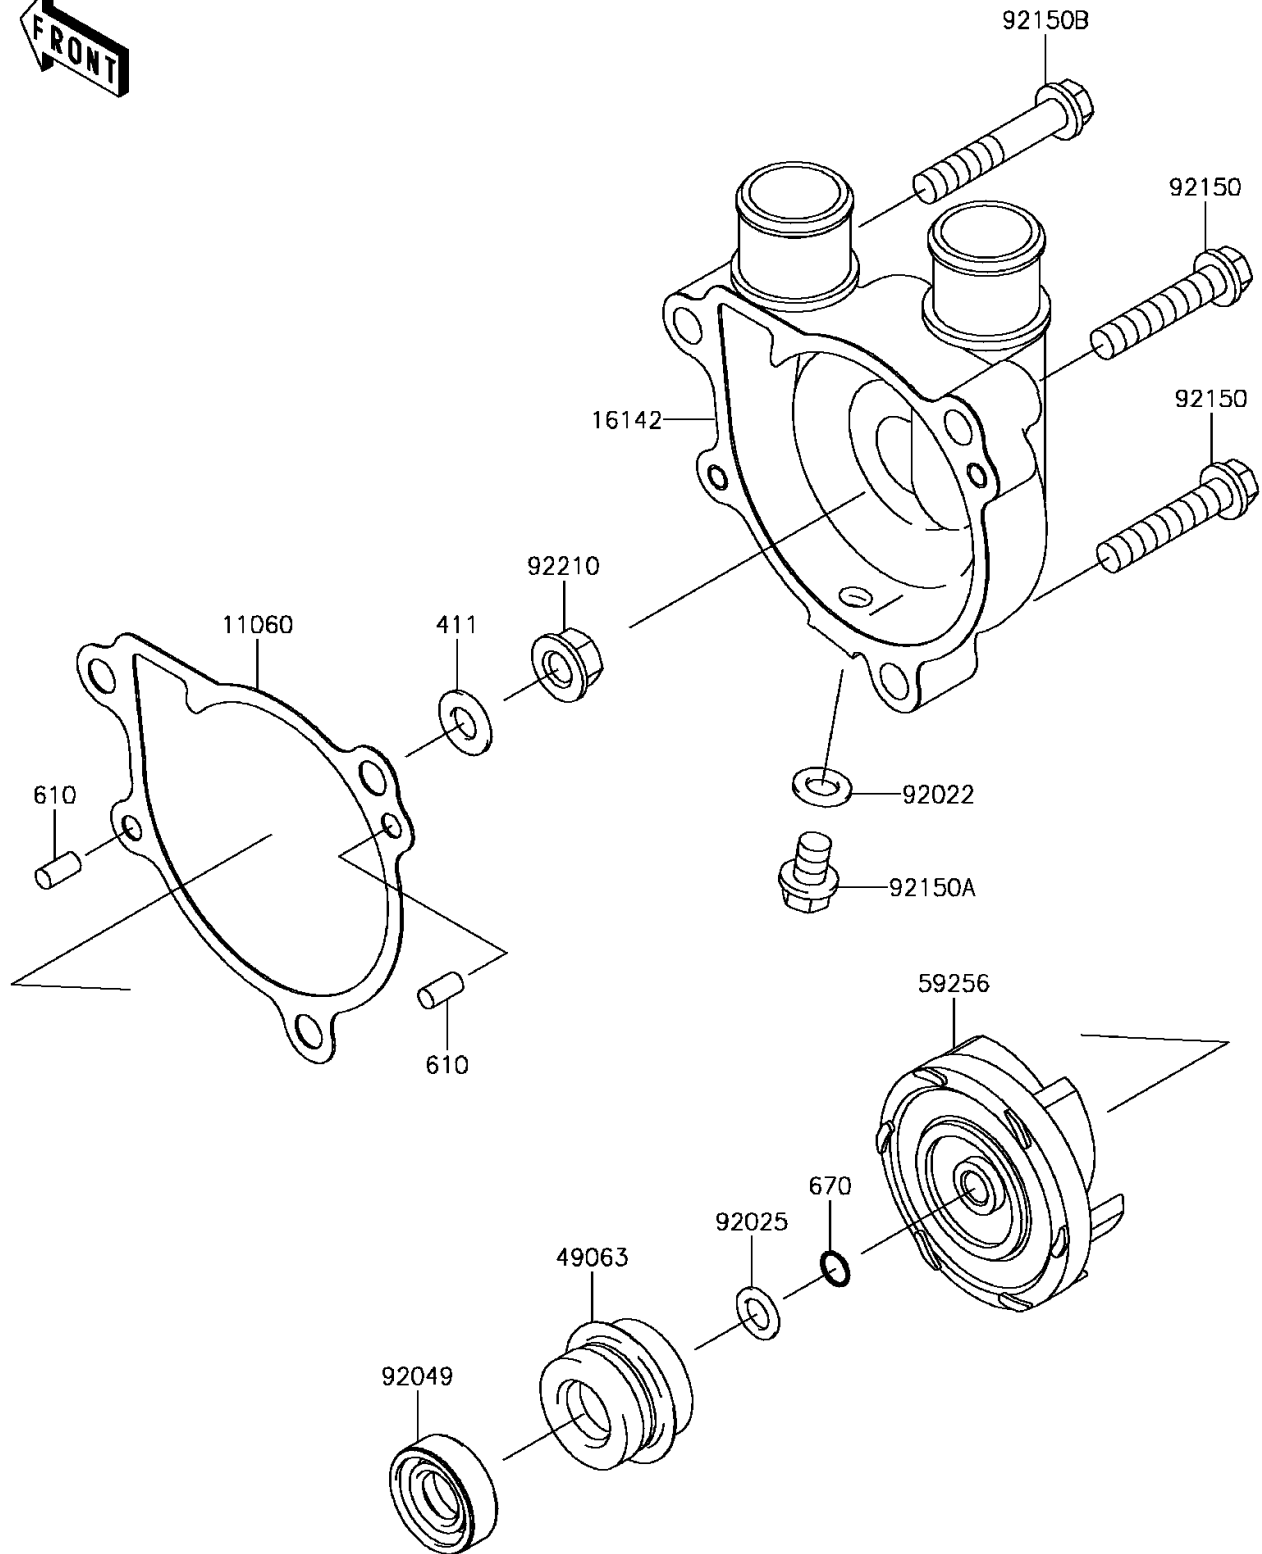

2015 KLR™650 PARTS DIAGRAM

Water Pump

E3031

2015 KLR™650 PARTS LIST

Water Pump

ITEM NAME	PART NUMBER	QUANTITY
WASHER-PLAIN,6MM (Ref # 411)	411AB0600	1
ROLLER,4X8 (Ref # 610)	610A0408	1
O RING,6MM (Ref # 670)	670B1506	1
GASKET,WATER PUMP COVER (Ref # 11060)	11060-1114	1
COVER-PUMP (Ref # 16142)	16142-0067	1
SEAL-MECHANICAL (Ref # 49063)	49063-1056	1
IMPELLER (Ref # 59256)	59256-1055	1
WASHER,6.2X11X1 (Ref # 92022)	92022-304	1
SHIM,T=0.8 (Ref # 92025)	92025-1503	1
SEAL-OIL,SC10227 (Ref # 92049)	92049-1157	1
BOLT,6X30 (Ref # 92150)	92150-1021	1
BOLT,6X8 (Ref # 92150A)	92150-1966	1
BOLT,6X35 (Ref # 92150B)	92150-1967	1
NUT,FLANGED,6MM (Ref # 92210)	92210-0630	1