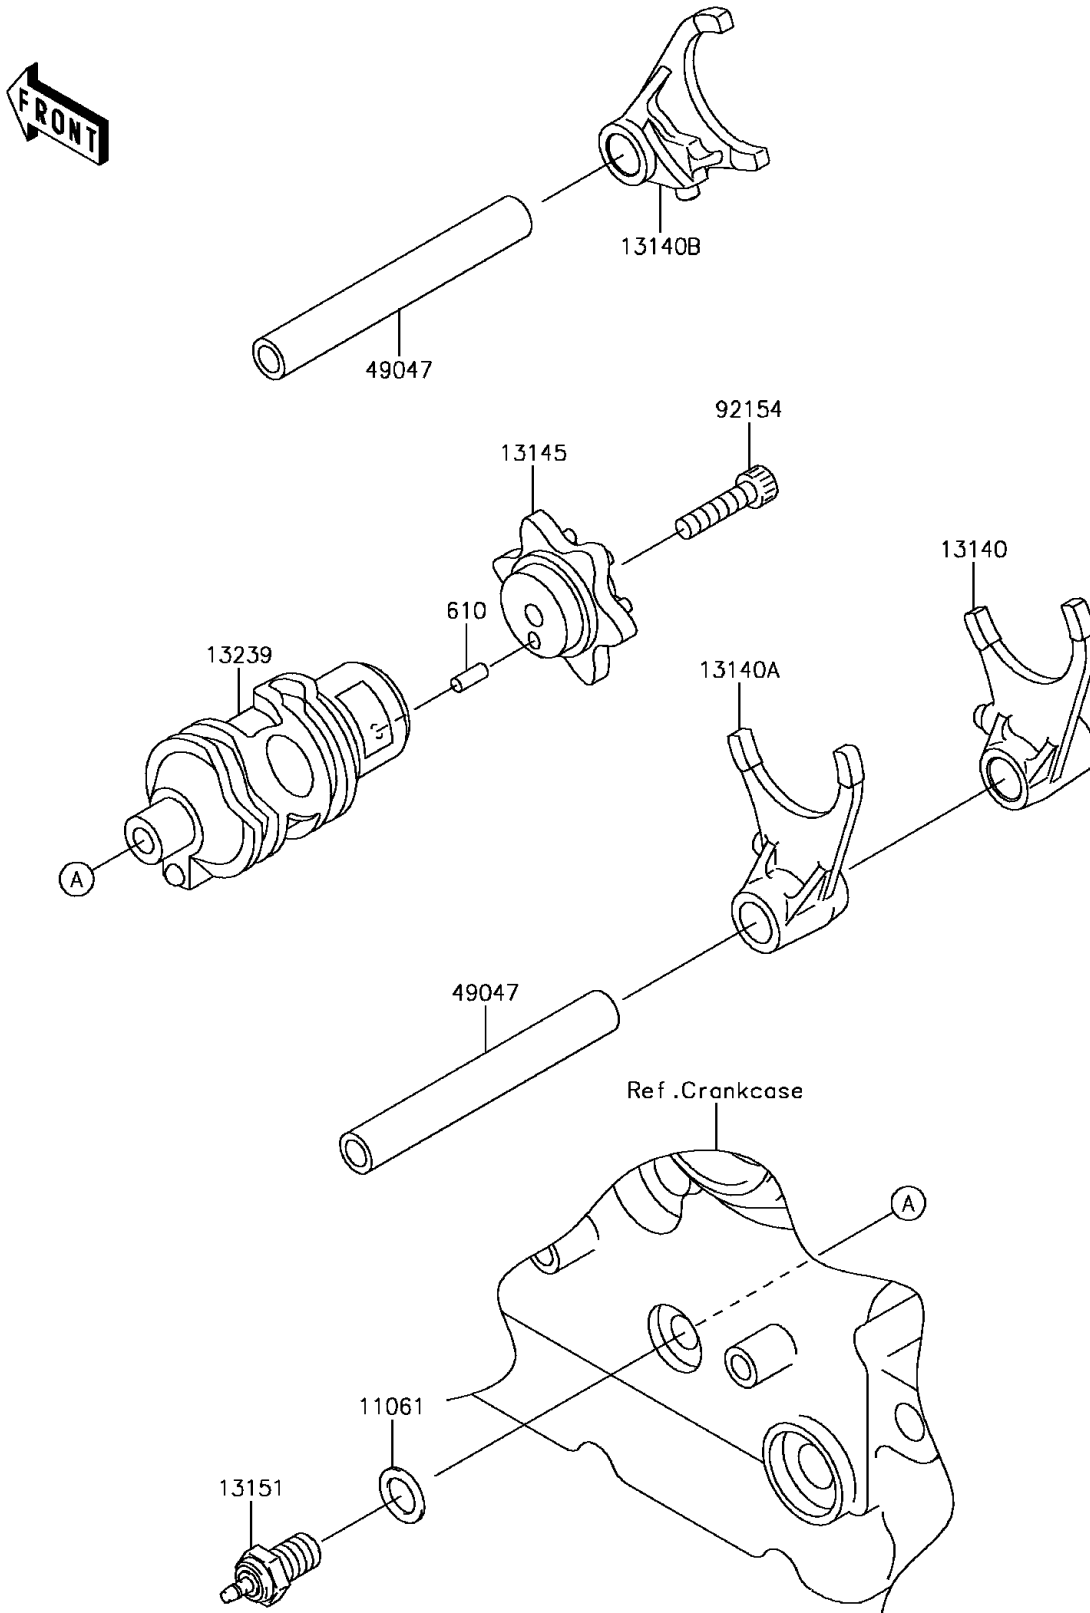

## 2015 KLR™650 PARTS DIAGRAM

Gear Change Drum/Shift Fork(s)

E1362

## 2015 KLR™650 PARTS LIST

Gear Change Drum/Shift Fork(s)

ITEM NAME	PART NUMBER	QUANTITY
ROLLER,4X10 (Ref # 610)	610A0410	1
GASKET,10.5X16X1 (Ref # 11061)	11061-0373	1
FORK-SHIFT,LOW (Ref # 13140)	13140-1023	1
FORK-SHIFT,2ND&3RD (Ref # 13140A)	13140-1024	1
FORK-SHIFT,4TH&TOP,36MM (Ref # 13140B)	13140-1288	1
CAM-CHANGE DRUM (Ref # 13145)	13145-0050	1
SWITCH-COMP,NEUTRAL (Ref # 13151)	13151-1102	1
DRUM-ASSY-CHANGE (Ref # 13239)	13239-1103	1
ROD-SHIFT,L=93.7 (Ref # 49047)	49047-0039	1
BOLT,SOCKET,6X25 (Ref # 92154)	92154-0477	1