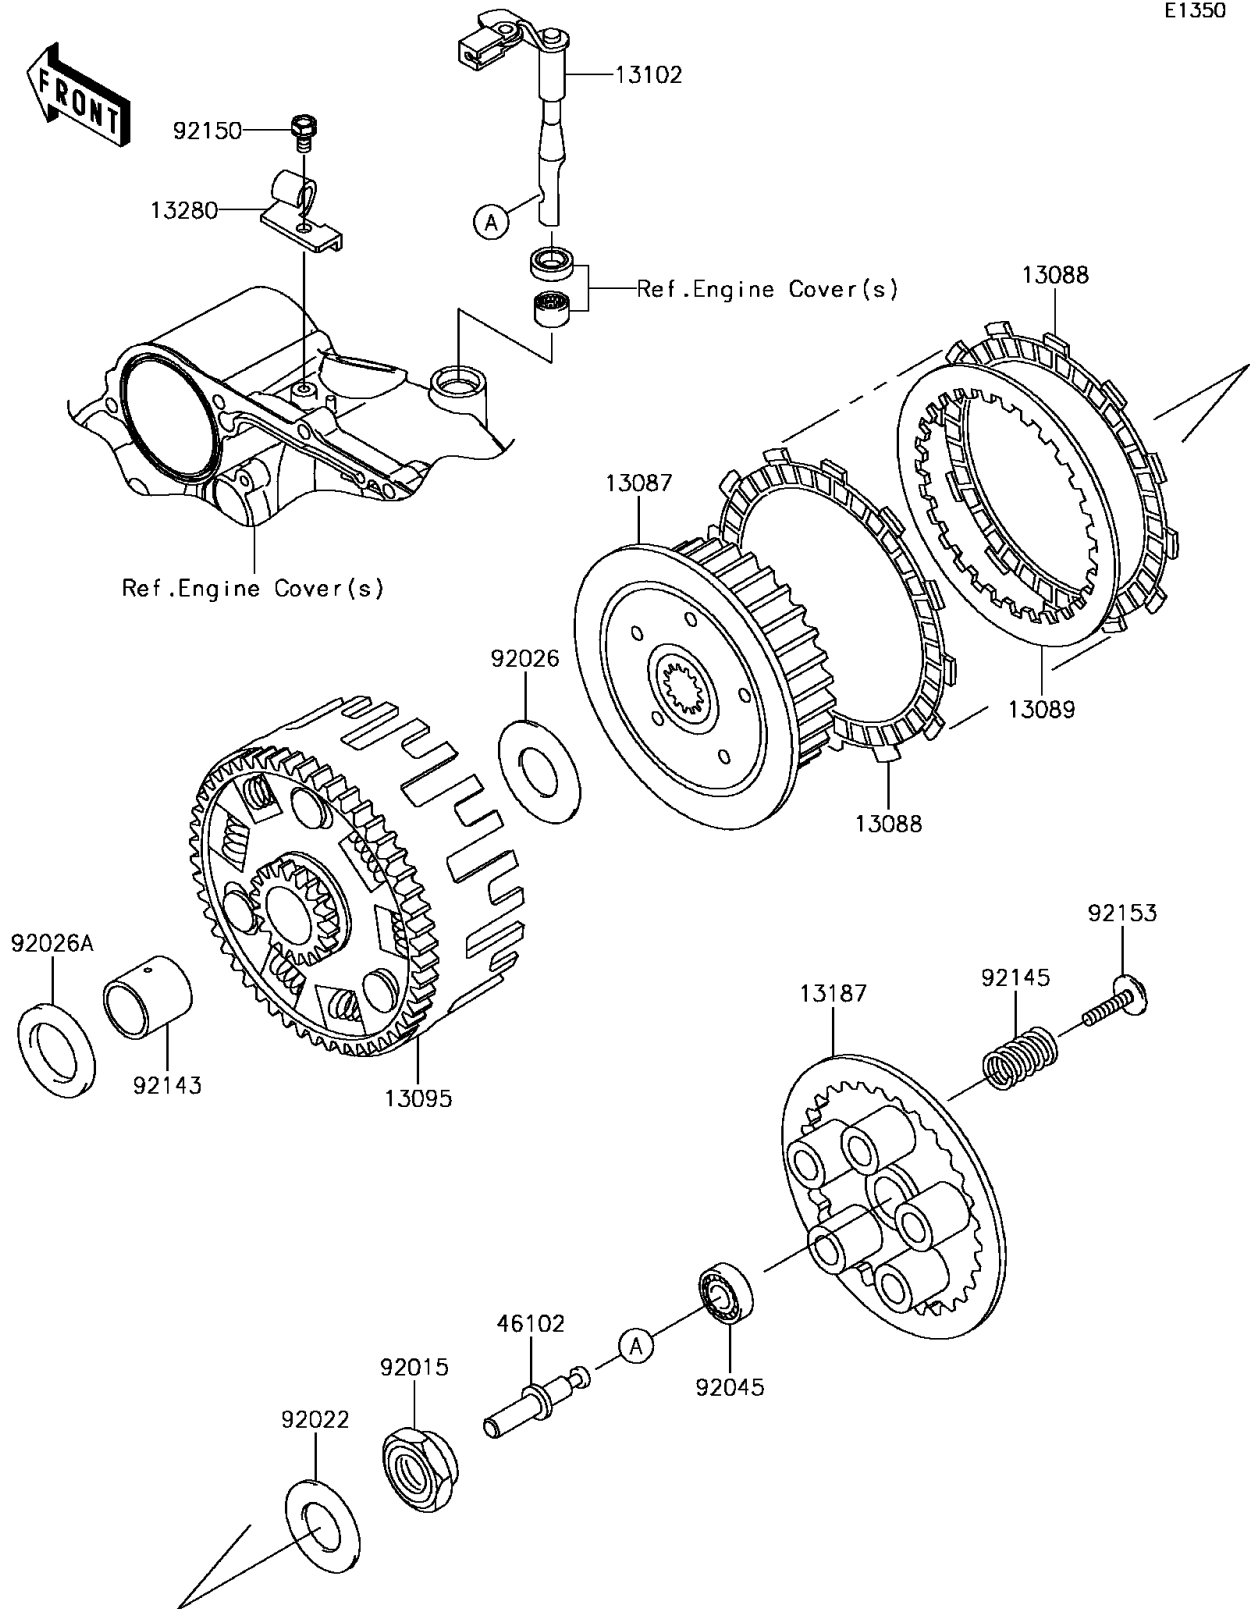

2015 KLR™650 PARTS DIAGRAM

Clutch

E1350

2015 KLR™650 PARTS LIST

Clutch

ITEM NAME	PART NUMBER	QUANTITY
HUB-CLUTCH (Ref # 13087)	13087-0046	1
PLATE-FRICTION (Ref # 13088)	13088-0023	1
PLATE-CLUTCH,T=2.3 (Ref # 13089)	13089-0016	1
HOUSING-COMP-CLUTCH (Ref # 13095)	13095-0129	1
RELEASE-COMP-CLUTCH (Ref # 13102)	13102-0039	1
PLATE-CLUTCH OPERATING (Ref # 13187)	13187-0020	1
HOLDER (Ref # 13280)	13280-0379	1
ROD (Ref # 46102)	46102-0114	1
NUT,20MM (Ref # 92015)	92015-1555	1
WASHER,20.3X36X3.7 (Ref # 92022)	92022-1868	1
SPACER,25.5X48X2 (Ref # 92026)	92026-0114	1
SPACER,25.1X38X4 (Ref # 92026A)	92026-0154	1
BEARING-BALL (Ref # 92045)	92045-1408	1
COLLAR (Ref # 92143)	92143-1769	1
SPRING,CLUTCH (Ref # 92145)	92145-0796	1
BOLT,6X12 (Ref # 92150)	92150-1965	1
BOLT,UPSET-WP,6X32 (Ref # 92153)	92153-1880	1