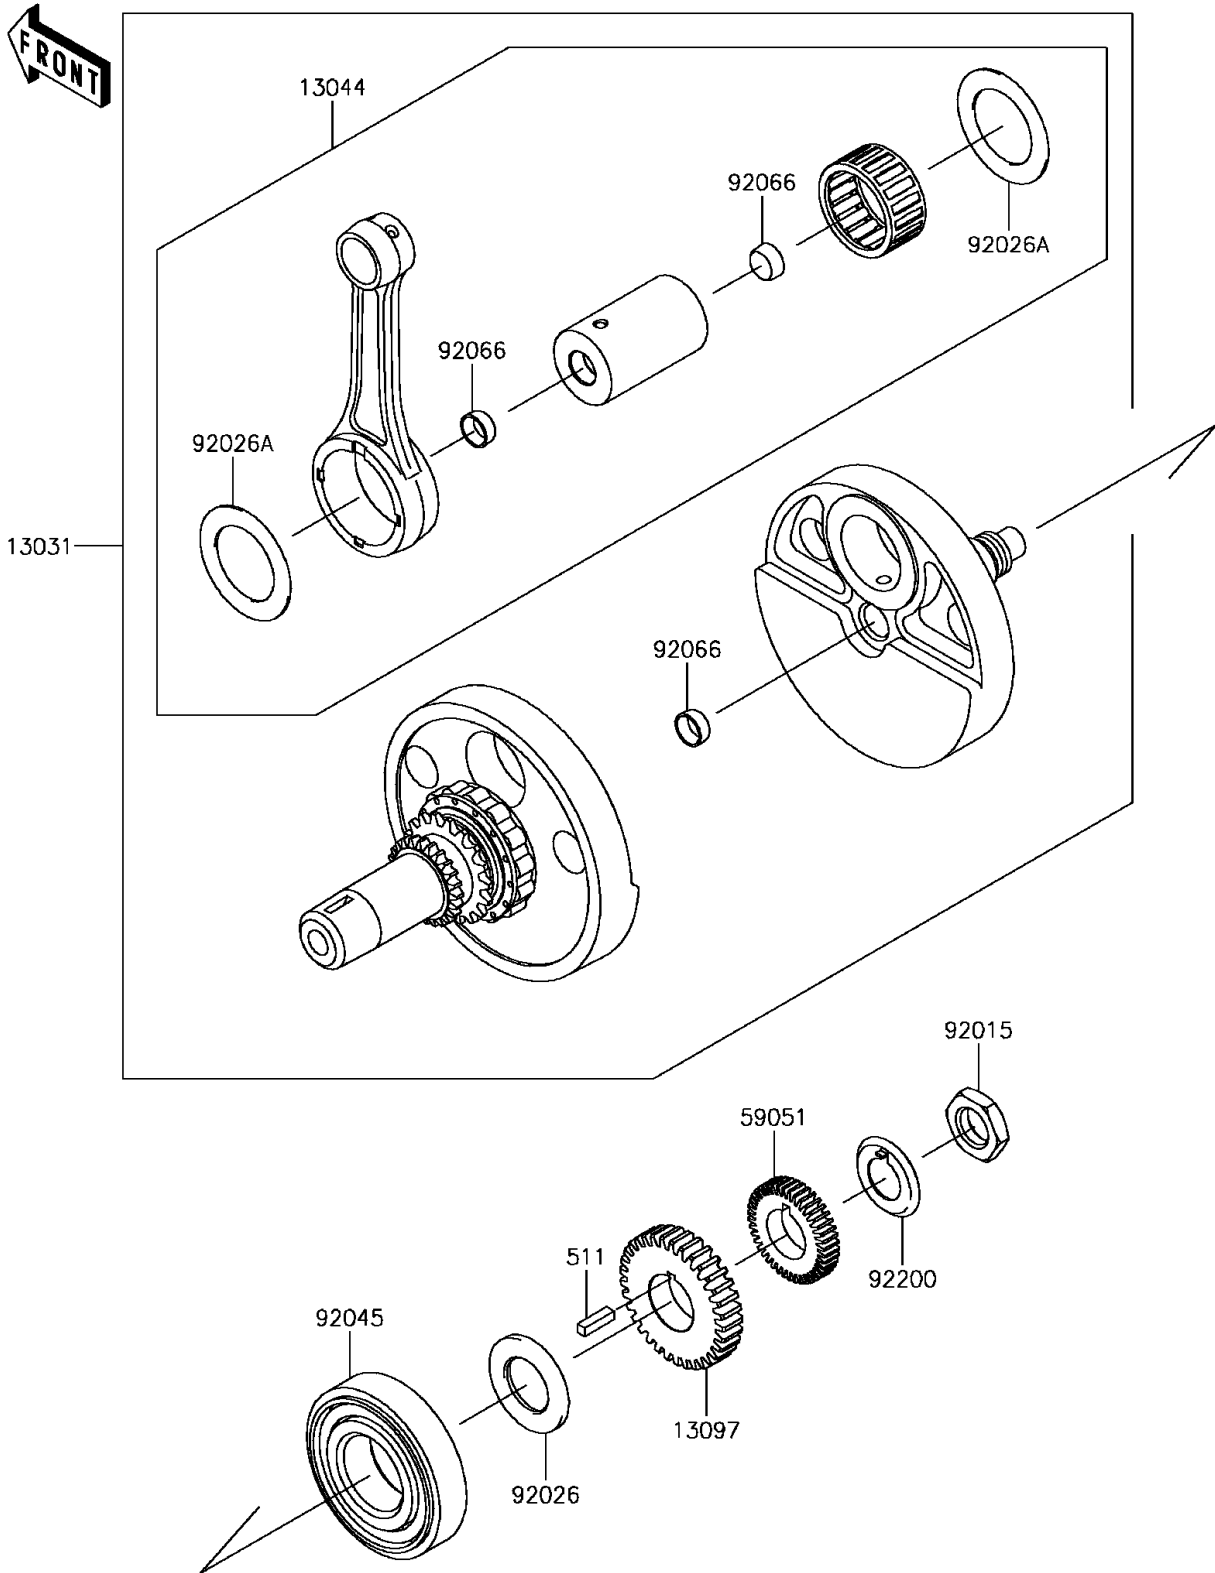

2015 KLR™650 PARTS DIAGRAM

Crankshaft

E1321

2015 KLR™650 PARTS LIST

Crankshaft

ITEM NAME	PART NUMBER	QUANTITY
KEY-SUNK (Ref # 511)	511A0520	1
CRANKSHAFT-COMP (Ref # 13031)	13031-0144	1
SET-CONNECTING ROD (Ref # 13044)	13044-5073	1
GEAR-PRIMARY SPUR,33T (Ref # 13097)	13097-1333	1
GEAR-SPUR,27T (Ref # 59051)	59051-1145	1
NUT,22MM (Ref # 92015)	92015-1890	1
SPACER (Ref # 92026)	92026-0150	1
SPACER,40X60X1.5 (Ref # 92026A)	92026-0152	1
BEARING-BALL,40X90X23 (Ref # 92045)	92045-0065	1
PLUG (Ref # 92066)	92066-1154	1
WASHER (Ref # 92200)	92200-0557	1