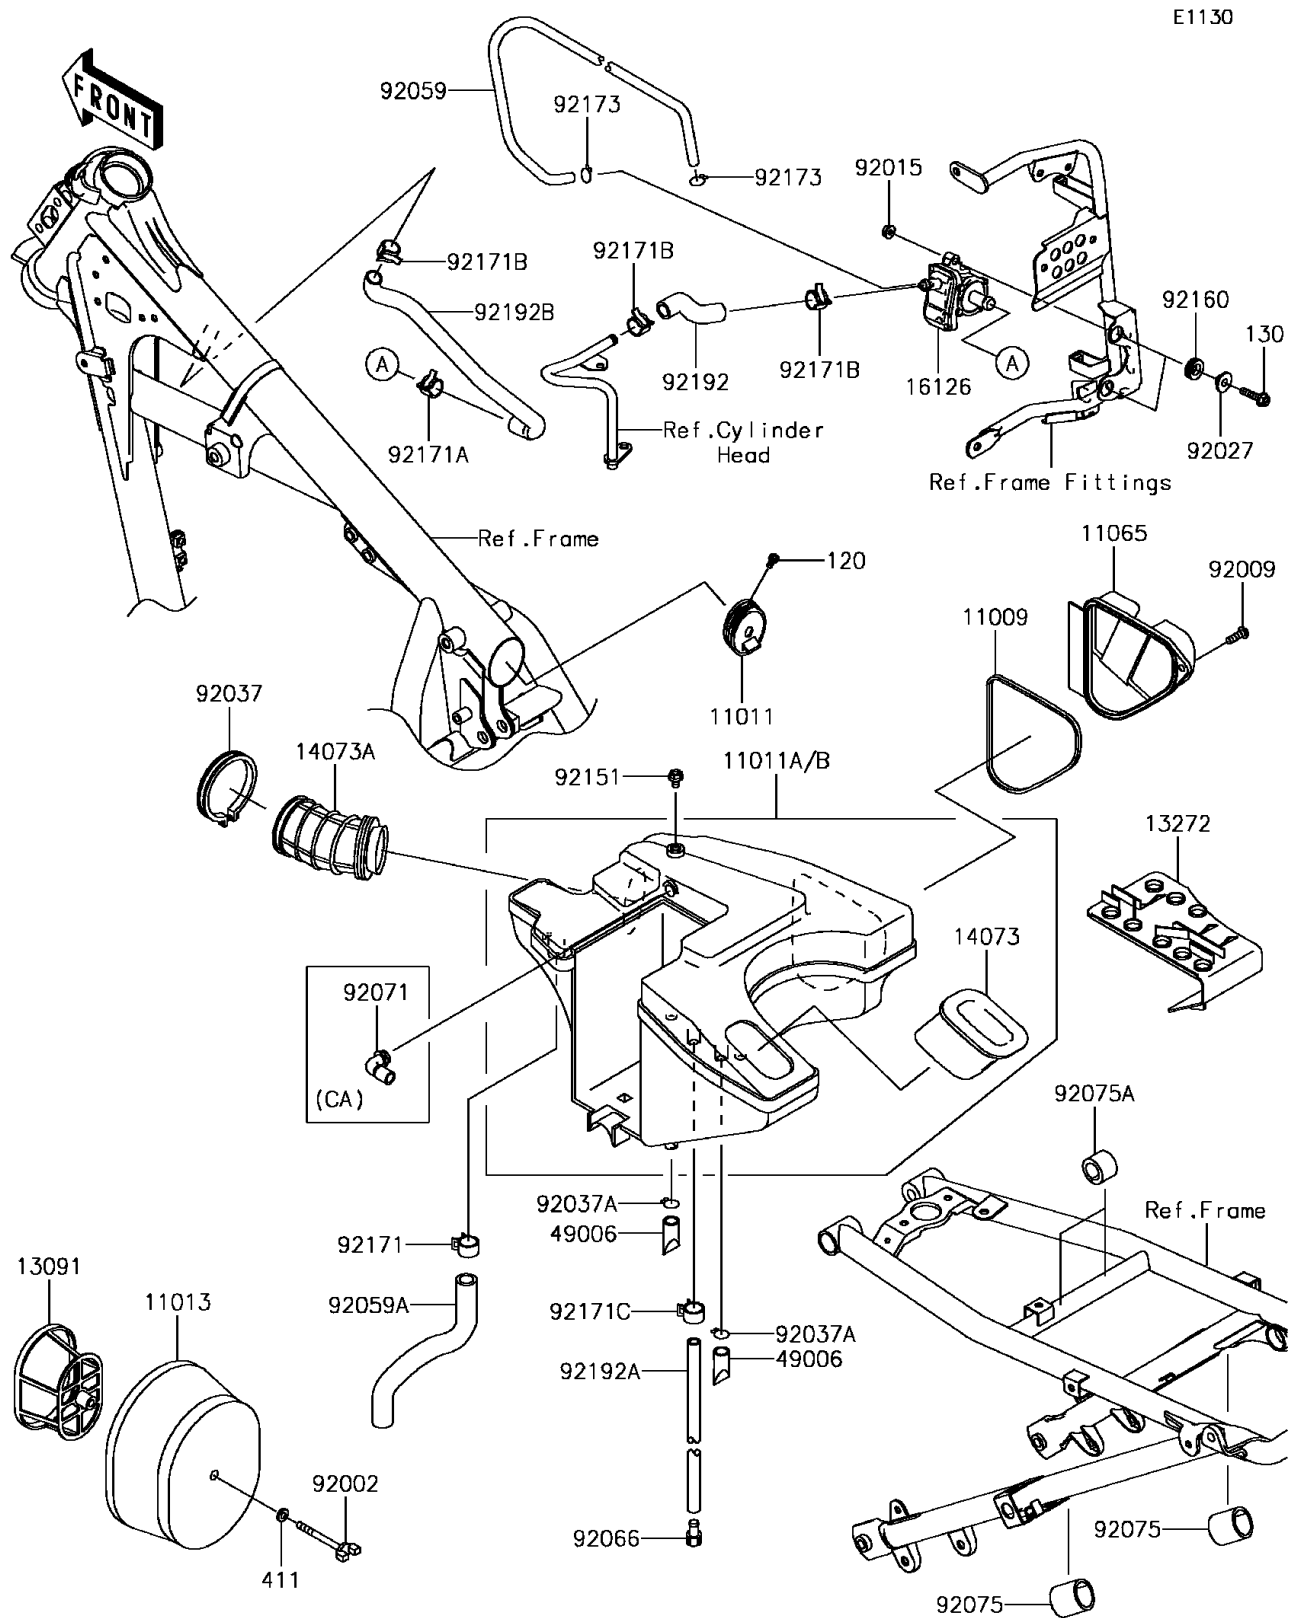

## 2015 KLR™650 PARTS DIAGRAM

Air Cleaner

E1130

## 2015 KLR™650 PARTS LIST

Air Cleaner

ITEM NAME	PART NUMBER	QUANTITY
BOLT-SOCKET,5X8 (Ref # 120)	120CA0508	1
BOLT-FLANGED,6X25 (Ref # 130)	130BA0625	1
WASHER-PLAIN,6MM (Ref # 411)	411AA0600	1
GASKET (Ref # 11009)	11009-1649	1
CASE-AIR FILTER (Ref # 11011)	11011-0095	1
ELEMENT-AIR FILTER (Ref # 11013)	11013-1152	1
CAP,AIR FILTER (Ref # 11065)	11065-1133	1
HOLDER (Ref # 13091)	13091-1473	1
PLATE (Ref # 13272)	13272-0598	1
DUCT (Ref # 14073)	14073-0119	1
DUCT (Ref # 14073A)	14073-1288	1
VALVE,2ND AIR (Ref # 16126)	16126-0026	1
BOOT (Ref # 49006)	49006-1211	1
BOLT (Ref # 92002)	92002-1904	1
SCREW (Ref # 92009)	92009-1460	1
NUT,FLANGED,6MM,BLACK (Ref # 92015)	92015-1233	1
COLLAR,L=7.4 (Ref # 92027)	92027-1848	1
CLAMP (Ref # 92037)	92037-1859	1
CLAMP,14.5MM (Ref # 92037A)	92037-1900	1
TUBE,4X9X550,WHITE (Ref # 92059)	92059-1760	1
TUBE (Ref # 92059A)	92059-1774	1
PLUG,DRAIN,8.5X15 (Ref # 92066)	92066-0127	1
DAMPER,25X31X30 (Ref # 92075)	92075-1906	1
DAMPER,18X27X20 (Ref # 92075A)	92075-1907	1
BOLT,6X10 (Ref # 92151)	92151-1344	1
DAMPER (Ref # 92160)	92160-1278	1
CLAMP (Ref # 92171)	92171-0329	1
CLAMP,16MM (Ref # 92171A)	92171-0976	1
CLAMP,15MM (Ref # 92171B)	92171-1600	1

## 2015 KLR™650 PARTS LIST

Air Cleaner

ITEM NAME	PART NUMBER	QUANTITY
CLAMP,12MM (Ref # 92171C)	92171-1870	1
CLAMP (Ref # 92173)	92173-1190	1
TUBE,ASV-HEAD,YELLOW (Ref # 92192)	92192-0323	1
TUBE,8X12X380 (Ref # 92192A)	92192-0883	1
TUBE,FRAME-ASV,PINK (Ref # 92192B)	92192-0905	1
CASE-AIR FILTER (Ref # 11011A)	11011-0159	1
CASE-AIR FILTER (Ref # 11011B)	11011-0160	1
GROMMET,AIR FILTER (Ref # 92071)	92071-1147	1