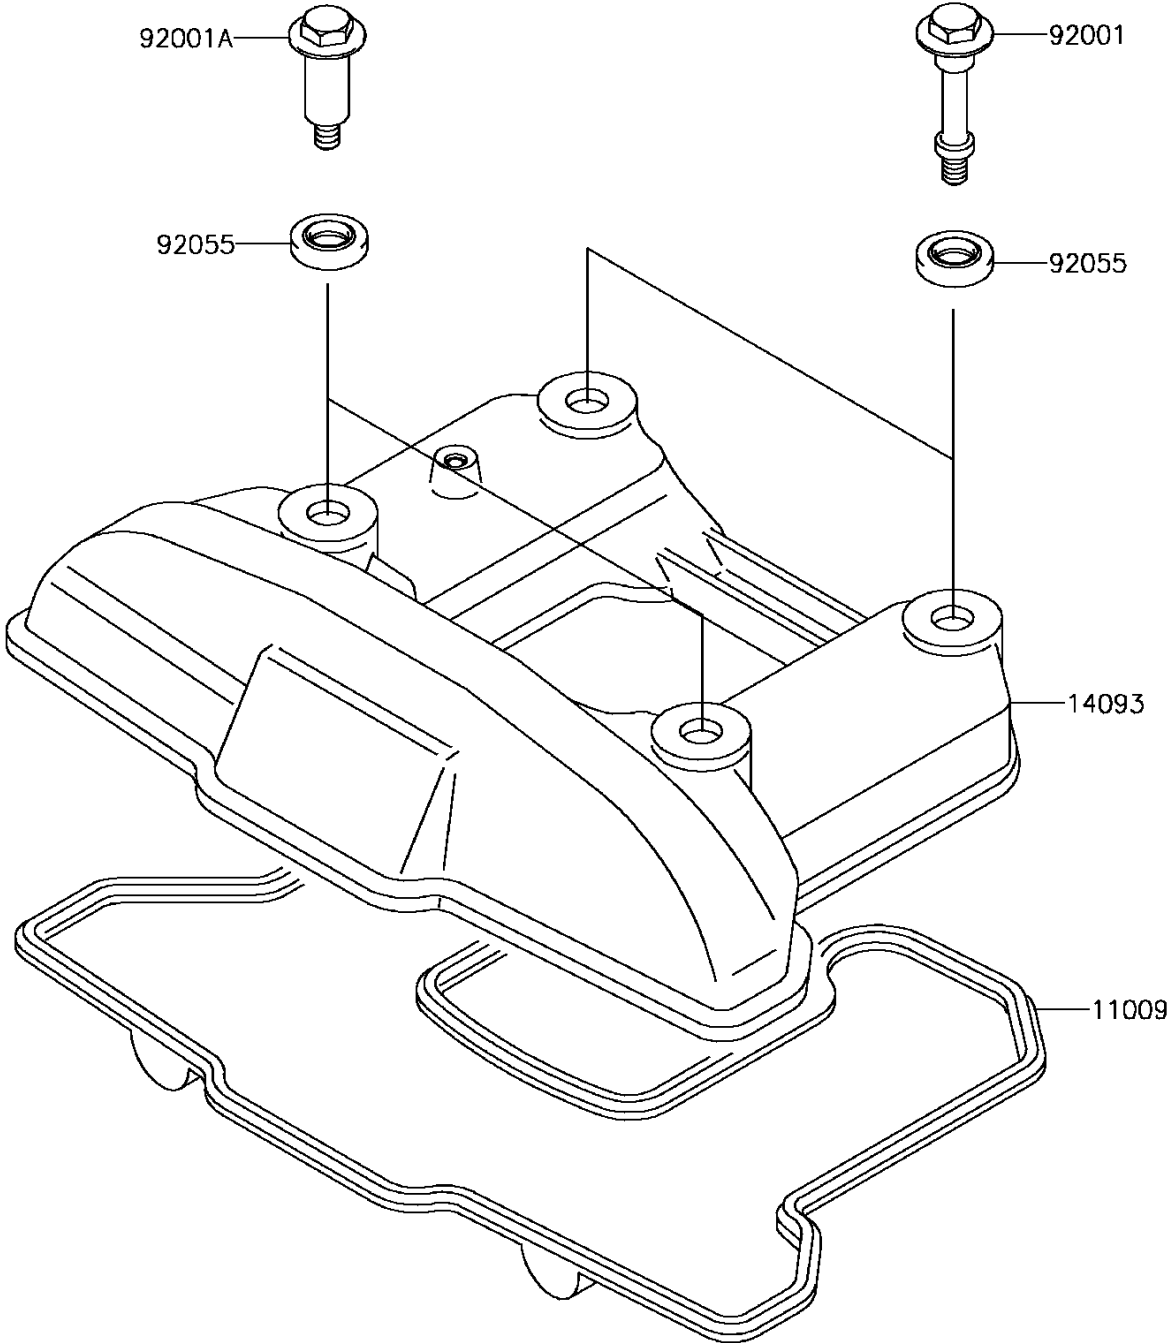

2015 KLR™650 PARTS DIAGRAM

Cylinder Head Cover

E1112

2015 KLR™650 PARTS LIST

Cylinder Head Cover

ITEM NAME	PART NUMBER	QUANTITY
GASKET,HEAD COVER (Ref # 11009)	11009-1365	1
COVER,HEAD (Ref # 14093)	14093-0059	1
BOLT,L=46.5 (Ref # 92001)	92001-1853	1
BOLT,L=34.5 (Ref # 92001A)	92001-1854	1
RING-O,HEAD COVER BOLT (Ref # 92055)	92055-0195	1