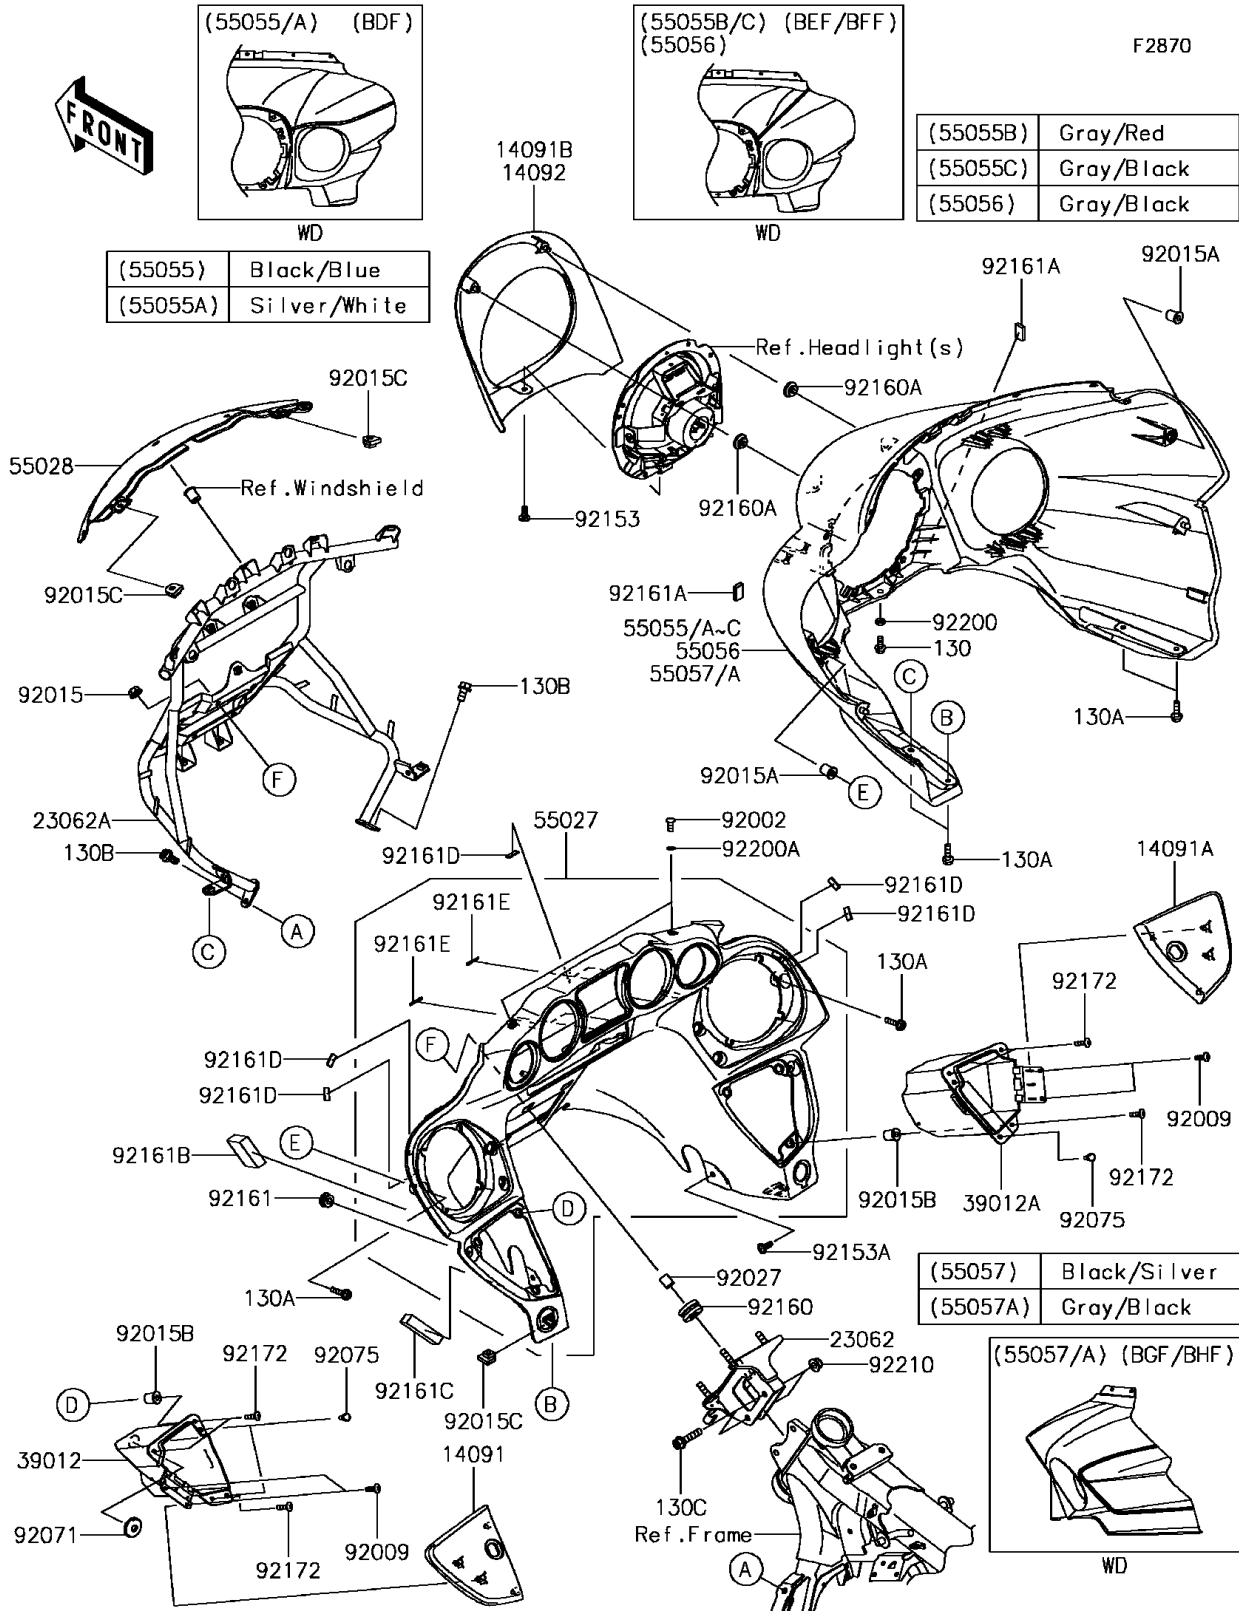

2013 Vulcan® 1700 Voyager® ABS PARTS DIAGRAM

Cowling

2013 Vulcan® 1700 Voyager® ABS PARTS LIST

Cowling

ITEM NAME	PART NUMBER	QUANTITY
COVER,STORAGE CASE,LH,F.BLACK (Ref # 14091)	14091-0946-6Z	1
COVER,STORAGE CASE,RH,F.BLACK (Ref # 14091A)	14091-0947-6Z	1
COVER,HEAD LAMP (Ref # 14091B)	14091-0948	1
BRACKET-COMP,HEAD PIPE (Ref # 23062)	23062-0106	1
BRACKET-COMP,COWLING (Ref # 23062A)	23062-0720	1
CASE-STORAGE,LH (Ref # 39012)	39012-0027	1
CASE-STORAGE,RH (Ref # 39012A)	39012-0028	1
COWLING-ASSY,UPP,INNER,BLACK (Ref # 55027)	55027-0063-6Z	1
COWLING,CNT,F.BLACK (Ref # 55028)	55028-0227-6Z	1
COWLING,UPP,OUTER,BLACK/BLUE (Ref # 55055)	55055-5074-45D	1
COWLING,UPP,OUTER,SILVER/WHITE (Ref # 55055A)	55055-5077-18Q	1
BOLT,6X14 (Ref # 92002)	92002-1700	1
SCREW,TAPPING,5X10 (Ref # 92009)	92009-1332	1
NUT,FLANGED,8MM (Ref # 92015)	92015-1406	1
NUT (Ref # 92015A)	92015-1700	1
NUT,WELL,5MM (Ref # 92015B)	92015-1757	1
NUT,CLIP,6MM (Ref # 92015C)	92015-1904	1
COLLAR,8.8X12X14 (Ref # 92027)	92027-012	1
GROMMET,TAIL LAMP WIRE (Ref # 92071)	92071-079	1
DAMPER,6X10X15 (Ref # 92075)	92075-1808	1
BOLT,SOCKET,6X16 (Ref # 92153)	92153-0817	1
BOLT,SOCKET,6X15 (Ref # 92153A)	92153-1451	1
DAMPER (Ref # 92160)	92160-1007	1
DAMPER (Ref # 92160A)	92160-1613	1
DAMPER (Ref # 92161)	92161-0317	1
DAMPER (Ref # 92161A)	92161-0717	1
DAMPER (Ref # 92161B)	92161-0784	1
DAMPER (Ref # 92161C)	92161-0785	1
DAMPER (Ref # 92161D)	92161-0965	1

2013 Vulcan® 1700 Voyager® ABS PARTS LIST

Cowling

ITEM NAME	PART NUMBER	QUANTITY
DAMPER,3X25X0.3 (Ref # 92161E)	92161-0996	1
SCREW,5X18 (Ref # 92172)	92172-0428	1
WASHER,6.5X12X2 (Ref # 92200)	92200-0511	1
WASHER,6.2X10X1 (Ref # 92200A)	92200-1465	1
NUT,FLANGED,8MM (Ref # 92210)	92210-0004	1
BOLT-FLANGED,6X16 (Ref # 130)	130AA0616	1
BOLT-FLANGED,6X22 (Ref # 130A)	130BB0622	1
BOLT-FLANGED,8X16 (Ref # 130B)	130BB0816	1
BOLT-FLANGED,8X35 (Ref # 130C)	130BB0835	1