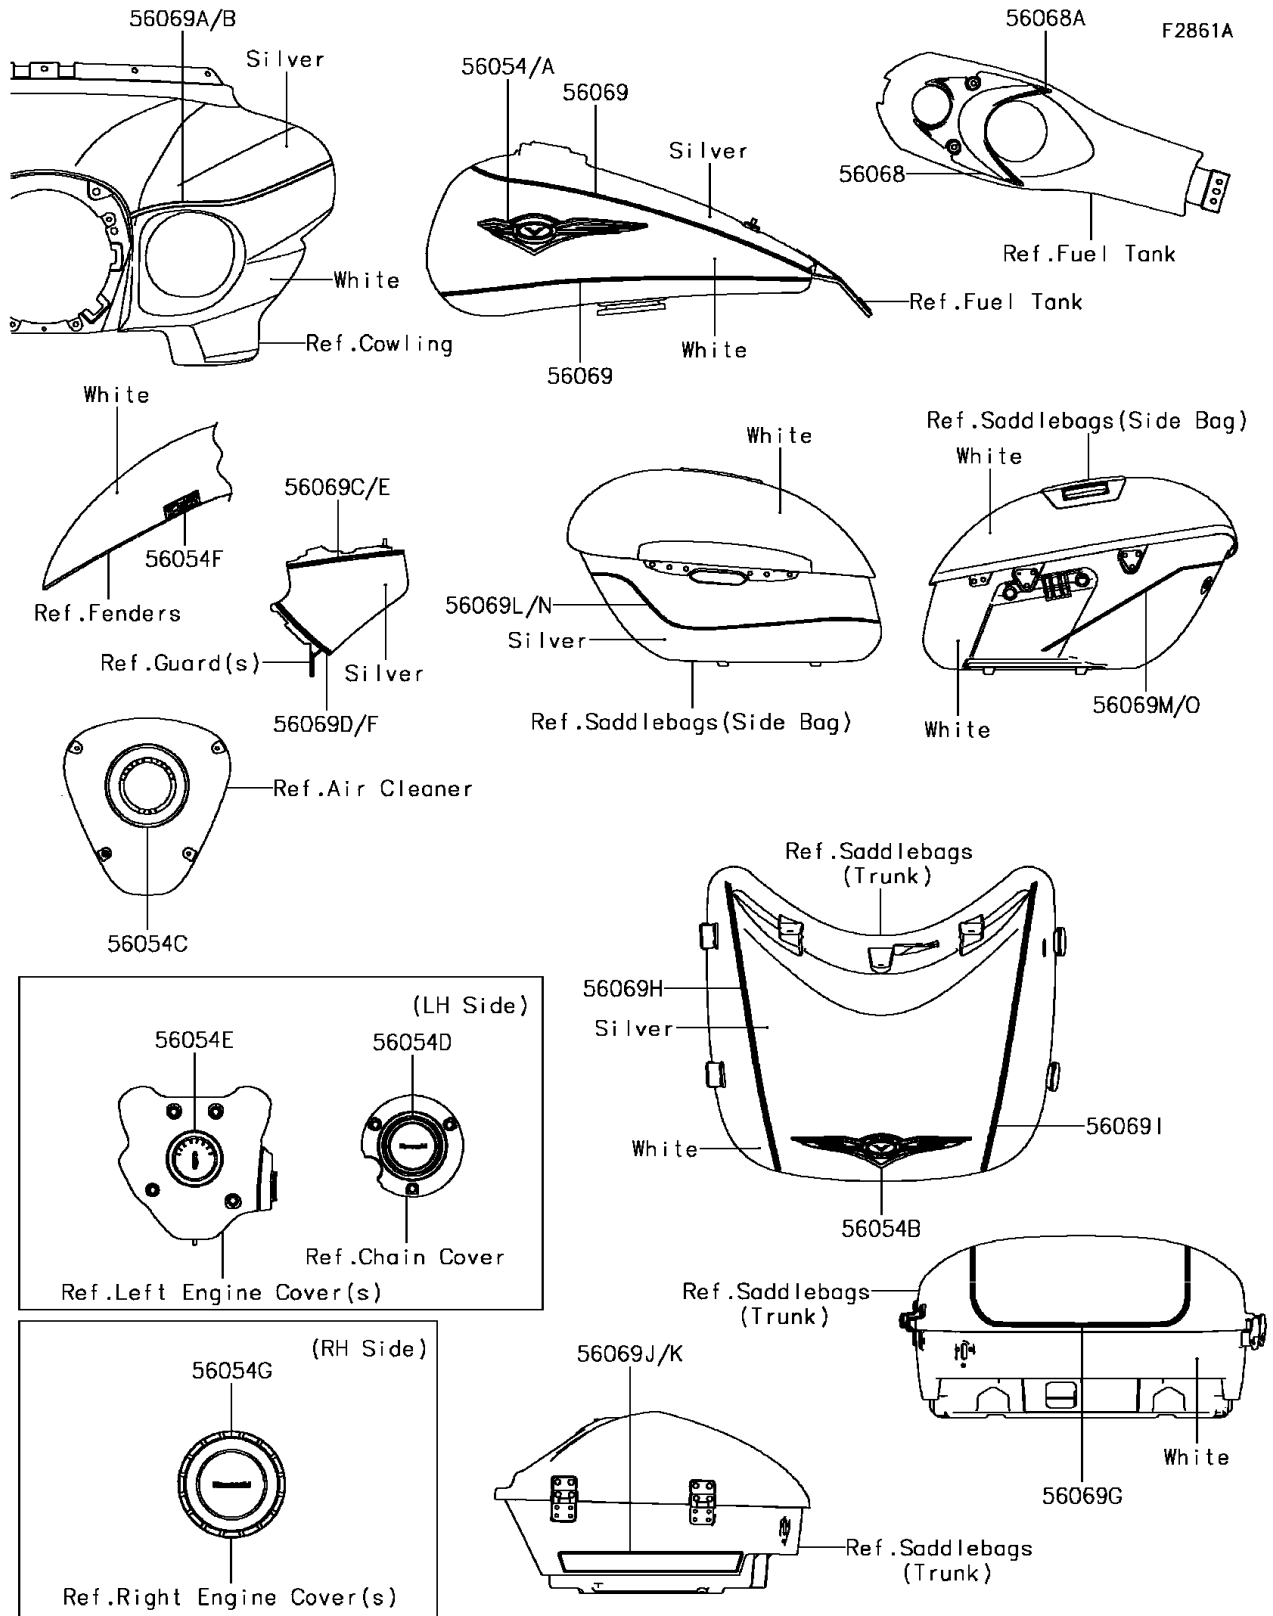

## 2013 Vulcan® 1700 Voyager® ABS PARTS DIAGRAM

Decals(White/Silver)(BDF)

## 2013 Vulcan® 1700 Voyager® ABS PARTS LIST

Decals(White/Silver)(BDF)

ITEM NAME	PART NUMBER	QUANTITY
MARK,FUEL TANK,LH (Ref # 56054)	56054-0300	1
MARK,FUEL TANK,RH (Ref # 56054A)	56054-0301	1
MARK,REAR TRUNK (Ref # 56054B)	56054-0302	1
MARK,AIR CLEANER COVER (Ref # 56054C)	56054-0303	1
MARK,PULLEY COVER (Ref # 56054D)	56054-0304	1
MARK,GENERATOR COVER (Ref # 56054E)	56054-0305	1
MARK,FR FENDER,ABS (Ref # 56054F)	56054-0455	1
MARK,CLUTCH COVER (Ref # 56054G)	56054-0463	1
PATTERN,TANK COVER,UPP (Ref # 56068)	56068-1881	1
PATTERN,TANK COVER,LWR (Ref # 56068A)	56068-1882	1
PATTERN,FUEL TANK (Ref # 56069)	56069-2542	1
PATTERN,FR COWLING,LH (Ref # 56069A)	56069-2543	1
PATTERN,FR COWLING,RH (Ref # 56069B)	56069-2544	1
PATTERN,LEG SHIELD,UPP,LH (Ref # 56069C)	56069-2545	1
PATTERN,LEG SHIELD,LWR,LH (Ref # 56069D)	56069-2546	1
PATTERN,LEG SHIELD,UPP,RH (Ref # 56069E)	56069-2547	1
PATTERN,LEG SHIELD,LWR,RH (Ref # 56069F)	56069-2548	1
PATTERN,RR TRUNK,UPP (Ref # 56069G)	56069-2549	1
PATTERN,RR TRUNK,UPP,LH (Ref # 56069H)	56069-2550	1
PATTERN,RR TRUNK,UPP,RH (Ref # 56069I)	56069-2551	1
PATTERN,RR TRUNK,LWR,LH (Ref # 56069J)	56069-2552	1
PATTERN,RR TRUNK,LWR,RH (Ref # 56069K)	56069-2553	1
PATTERN,SIDE BAG,FR,LH (Ref # 56069L)	56069-2554	1
PATTERN,SIDE BAG,RR,LH (Ref # 56069M)	56069-2555	1
PATTERN,SIDE BAG,FR,RH (Ref # 56069N)	56069-2556	1
PATTERN,SIDE BAG,RR,RH (Ref # 56069O)	56069-2557	1