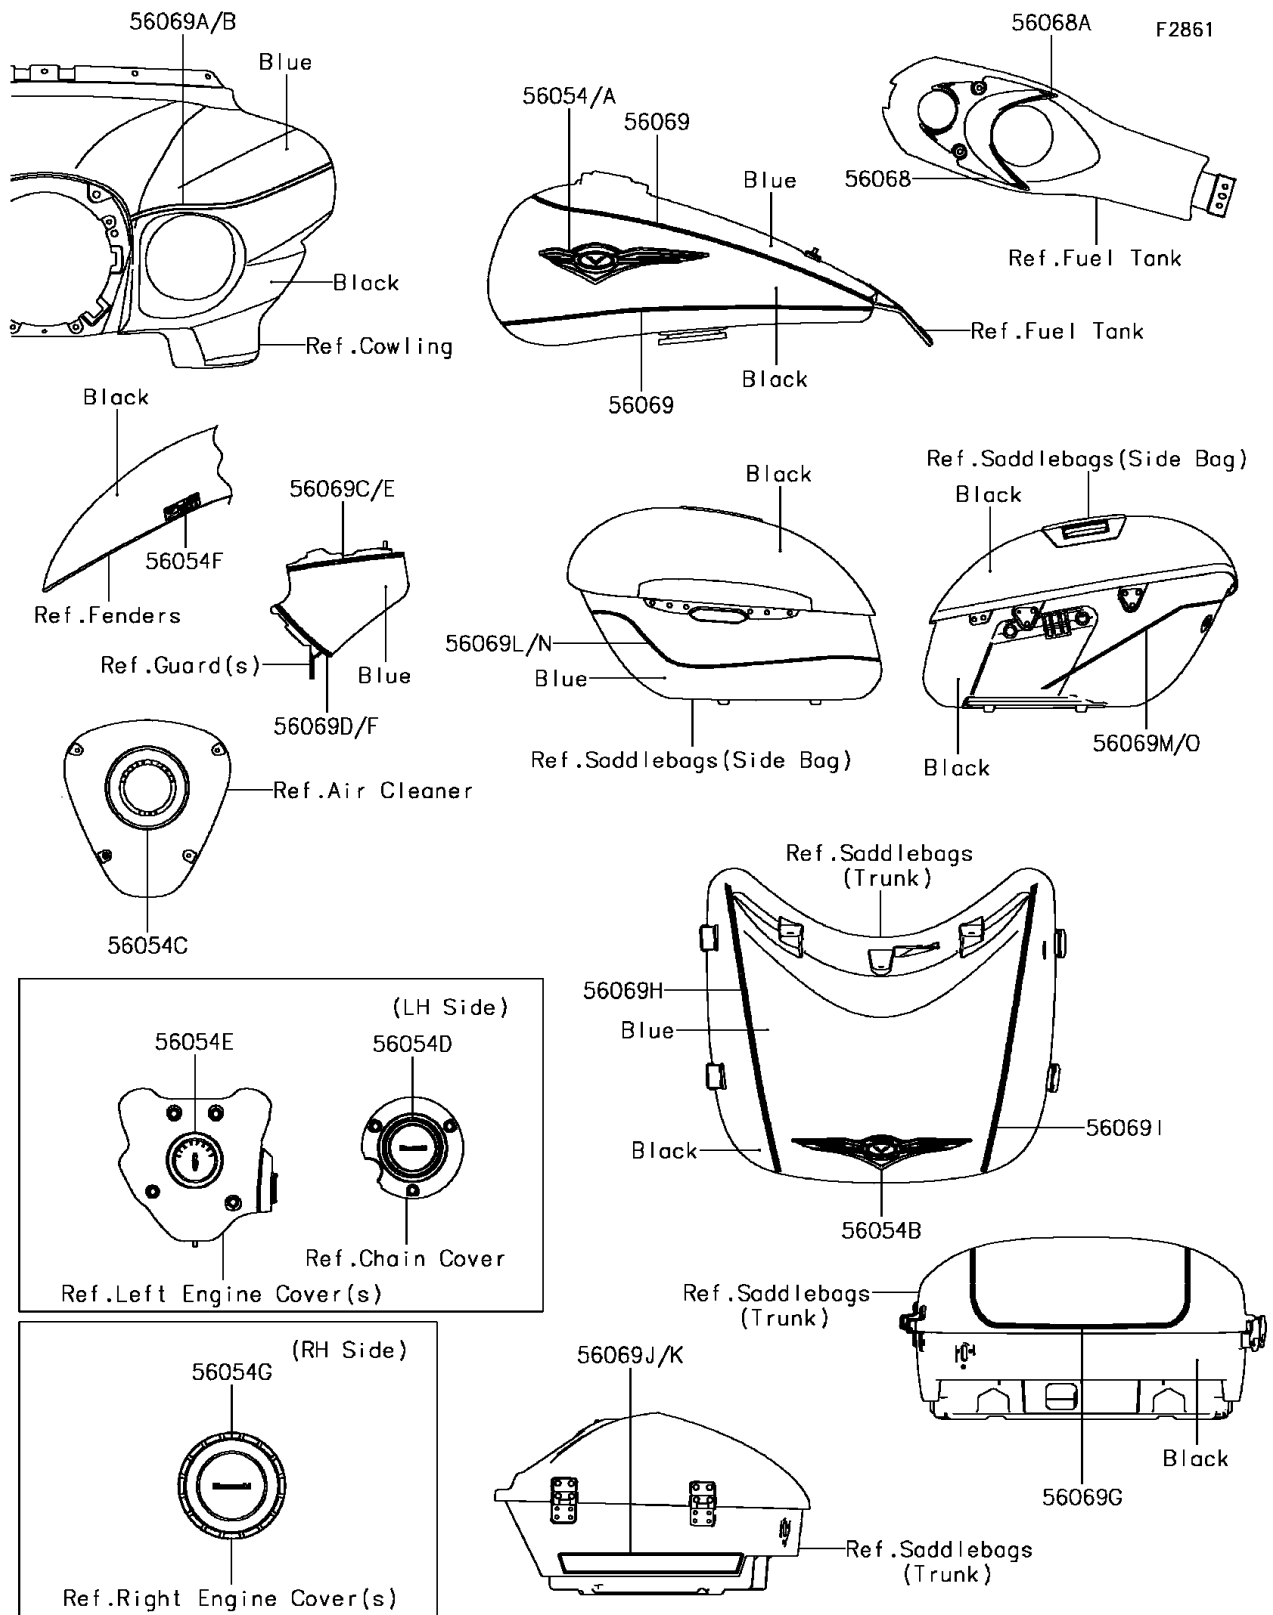

2013 Vulcan® 1700 Voyager® ABS PARTS DIAGRAM

Decals(Black/Blue)(BDF)

2013 Vulcan® 1700 Voyager® ABS PARTS LIST

Decals(Black/Blue)(BDF)

ITEM NAME	PART NUMBER	QUANTITY
MARK,FUEL TANK,LH (Ref # 56054)	56054-0300	1
MARK,FUEL TANK,RH (Ref # 56054A)	56054-0301	1
MARK,REAR TRUNK (Ref # 56054B)	56054-0302	1
MARK,AIR CLEANER COVER (Ref # 56054C)	56054-0303	1
MARK,PULLEY COVER (Ref # 56054D)	56054-0304	1
MARK,GENERATOR COVER (Ref # 56054E)	56054-0305	1
MARK,FR FENDER,ABS (Ref # 56054F)	56054-0456	1
MARK,CLUTCH COVER (Ref # 56054G)	56054-0463	1
PATTERN,TANK COVER,UPP (Ref # 56068)	56068-1881	1
PATTERN,TANK COVER,LWR (Ref # 56068A)	56068-1882	1
PATTERN,FUEL TANK (Ref # 56069)	56069-2558	1
PATTERN,FR COWLING,LH (Ref # 56069A)	56069-2559	1
PATTERN,FR COWLING,RH (Ref # 56069B)	56069-2560	1
PATTERN,LEG SHIELD,UPP,LH (Ref # 56069C)	56069-2561	1
PATTERN,LEG SHIELD,LWR,LH (Ref # 56069D)	56069-2562	1
PATTERN,LEG SHIELD,UPP,RH (Ref # 56069E)	56069-2563	1
PATTERN,LEG SHIELD,LWR,RH (Ref # 56069F)	56069-2564	1
PATTERN,RR TRUNK,UPP (Ref # 56069G)	56069-2565	1
PATTERN,RR TRUNK,UPP,LH (Ref # 56069H)	56069-2566	1
PATTERN,RR TRUNK,UPP,RH (Ref # 56069I)	56069-2567	1
PATTERN,RR TRUNK,LWR,LH (Ref # 56069J)	56069-2568	1
PATTERN,RR TRUNK,LWR,RH (Ref # 56069K)	56069-2569	1
PATTERN,SIDE BAG,FR,LH (Ref # 56069L)	56069-2570	1
PATTERN,SIDE BAG,RR,LH (Ref # 56069M)	56069-2571	1
PATTERN,SIDE BAG,FR,RH (Ref # 56069N)	56069-2572	1
PATTERN,SIDE BAG,RR,RH (Ref # 56069O)	56069-2573	1