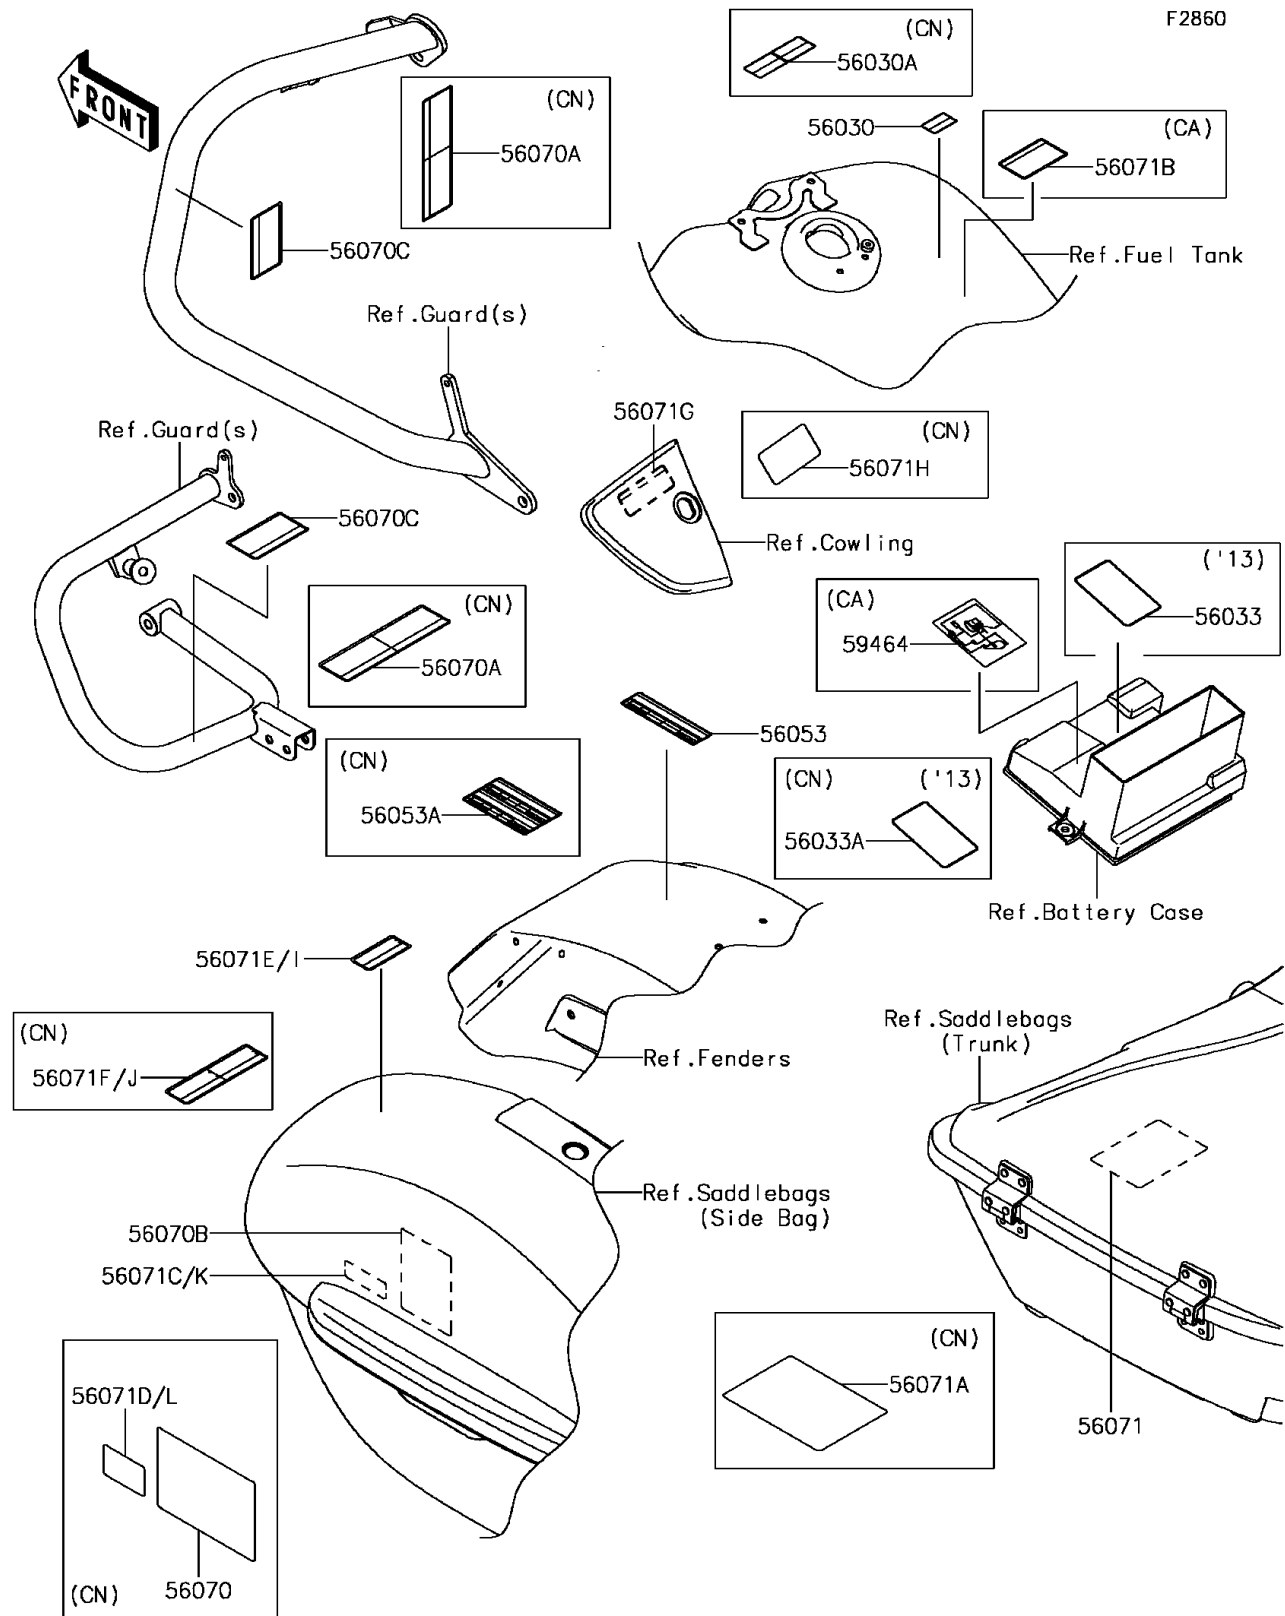

2013 Vulcan® 1700 Voyager® ABS PARTS DIAGRAM

Labels(BDF-BFF)

2013 Vulcan® 1700 Voyager® ABS PARTS LIST

Labels(BDF-BFF)

ITEM NAME	PART NUMBER	QUANTITY
LABEL-MANUAL,DAILY SAFETY (Ref # 56033)	56033-0271	1
LABEL,GASOLINE (Ref # 56030)	56030-0357	1
LABEL,GASOLINE (Ref # 56030A)	56030-0358	1
LABEL-MANUAL,DAILY SAFETY (Ref # 56033A)	56033-0272	1
LABEL-SPECIFICATION,TIRE&LOAD (Ref # 56053)	56053-0379	1
LABEL-SPECIFICATION,TIRE&LOAD (Ref # 56053A)	56053-0380	1
LABEL-WARNING,SADDLEBAG (Ref # 56070)	56070-1150	1
LABEL-WARNING,SIDE BAG GUARD (Ref # 56070A)	56070-1180	1
LABEL-WARNING,SADDLEBAG (Ref # 56070B)	56070-1282	1
LABEL-WARNING,SIDE BAG GUARD (Ref # 56070C)	56070-1285	1
LABEL-WARNING,CENTER BAG (Ref # 56071)	56071-0115	1
LABEL-WARNING,CENTER BAG (Ref # 56071A)	56071-0118	1
LABEL-WARNING,EVAPO (Ref # 56071B)	56071-0158	1
LABEL-WARNING,SADDLEBAG (Ref # 56071C)	56071-0171	1
LABEL-WARNING,SADDLEBAG (Ref # 56071D)	56071-0172	1
LABEL-WARNING,SADDLEBAG (Ref # 56071E)	56071-0173	1
LABEL-WARNING,SADDLEBAG (Ref # 56071F)	56071-0175	1
LABEL-WARNING,STORAGE COMPT (Ref # 56071G)	56071-0180	1
LABEL-WARNING,STORAGE COMPT (Ref # 56071H)	56071-0181	1
LABEL-CERTIFICATION,EVAPO ROUT (Ref # 59464)	59464-1618	1