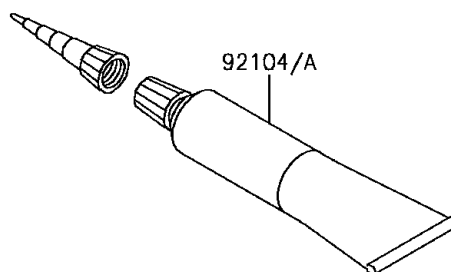

## 2013 Vulcan® 1700 Voyager® ABS PARTS DIAGRAM

Owner's Tools

56007

F2810

## 2013 Vulcan® 1700 Voyager® ABS PARTS LIST

Owner's Tools

ITEM NAME	PART NUMBER	QUANTITY
TOOL-KIT (Ref # 56007)	56007-0085	1
BAG,TOOL (Ref # 56008)	56008-0001	1
GASKET-LIQUID,TB1211F,CLEAR (Ref # 92104)	92104-0004	1
GASKET-LIQUID,TB1216B,BLACK (Ref # 92104A)	92104-1064	1
GRIP-SCREW DRIVER (Ref # 92106)	92106-1001	1
TOOL-DRIVER,#3PHILLIPS (Ref # 92107)	92107-005	1
TOOL-DRIVER,#2PHILLIPS&SLOT (Ref # 92107A)	92107-1051	1
TOOL-WRENCH,OPEN END,10X12 (Ref # 92110)	92110-1152	1
TOOL-WRENCH,OPEN END,14X17 (Ref # 92110A)	92110-1153	1
TOOL-WRENCH,ALLEN,4MM (Ref # 92110B)	92110-3703	1
TOOL-WRENCH,OPEN END,8X10 (Ref # 92126)	92126-004	1