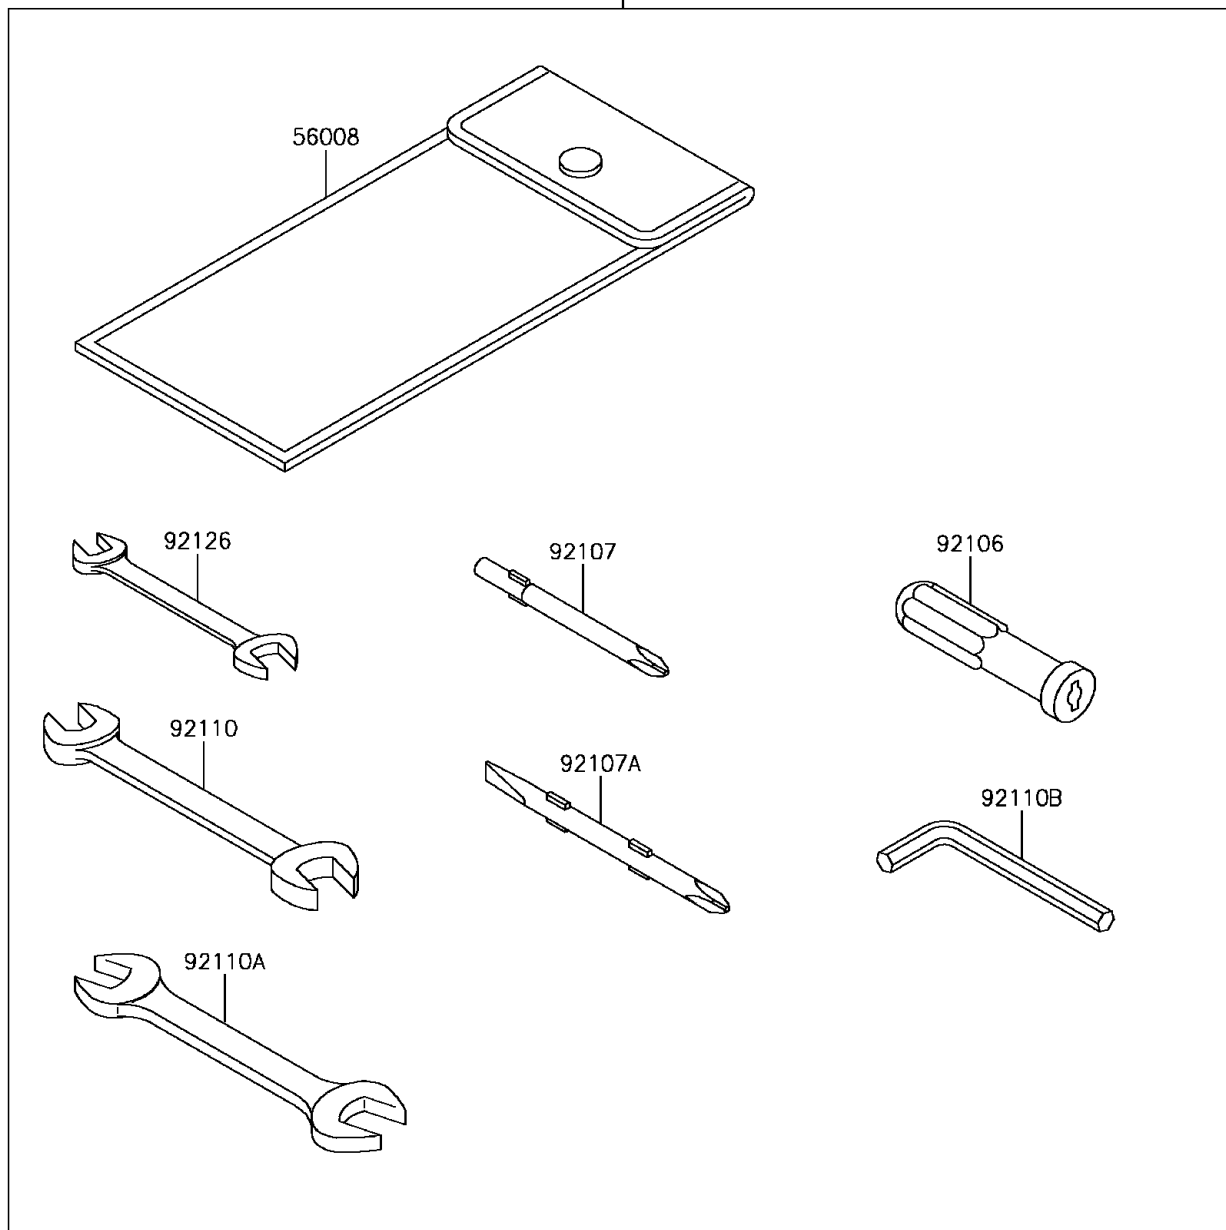

## 2013 Vulcan® 1700 Voyager® ABS PARTS DIAGRAM

Owner's Tools

56007

F2810

## 2013 Vulcan® 1700 Voyager® ABS PARTS LIST

Owner's Tools

ITEM NAME	PART NUMBER	QUANTITY
TOOL-KIT (Ref # 56007)	56007-0085	1
BAG,TOOL (Ref # 56008)	56008-0001	1
GASKET-LIQUID,TB1211F,CLEAR (Ref # 92104)	92104-0004	1
GASKET-LIQUID,TB1216B,BLACK (Ref # 92104A)	92104-1064	1
GRIP-SCREW DRIVER (Ref # 92106)	92106-1001	1
TOOL-DRIVER,#3PHILLIPS (Ref # 92107)	92107-005	1
TOOL-DRIVER,#2PHILLIPS&SLOT (Ref # 92107A)	92107-1051	1
TOOL-WRENCH,OPEN END,10X12 (Ref # 92110)	92110-1152	1
TOOL-WRENCH,OPEN END,14X17 (Ref # 92110A)	92110-1153	1
TOOL-WRENCH,ALLEN,4MM (Ref # 92110B)	92110-3703	1
TOOL-WRENCH,OPEN END,8X10 (Ref # 92126)	92126-004	1