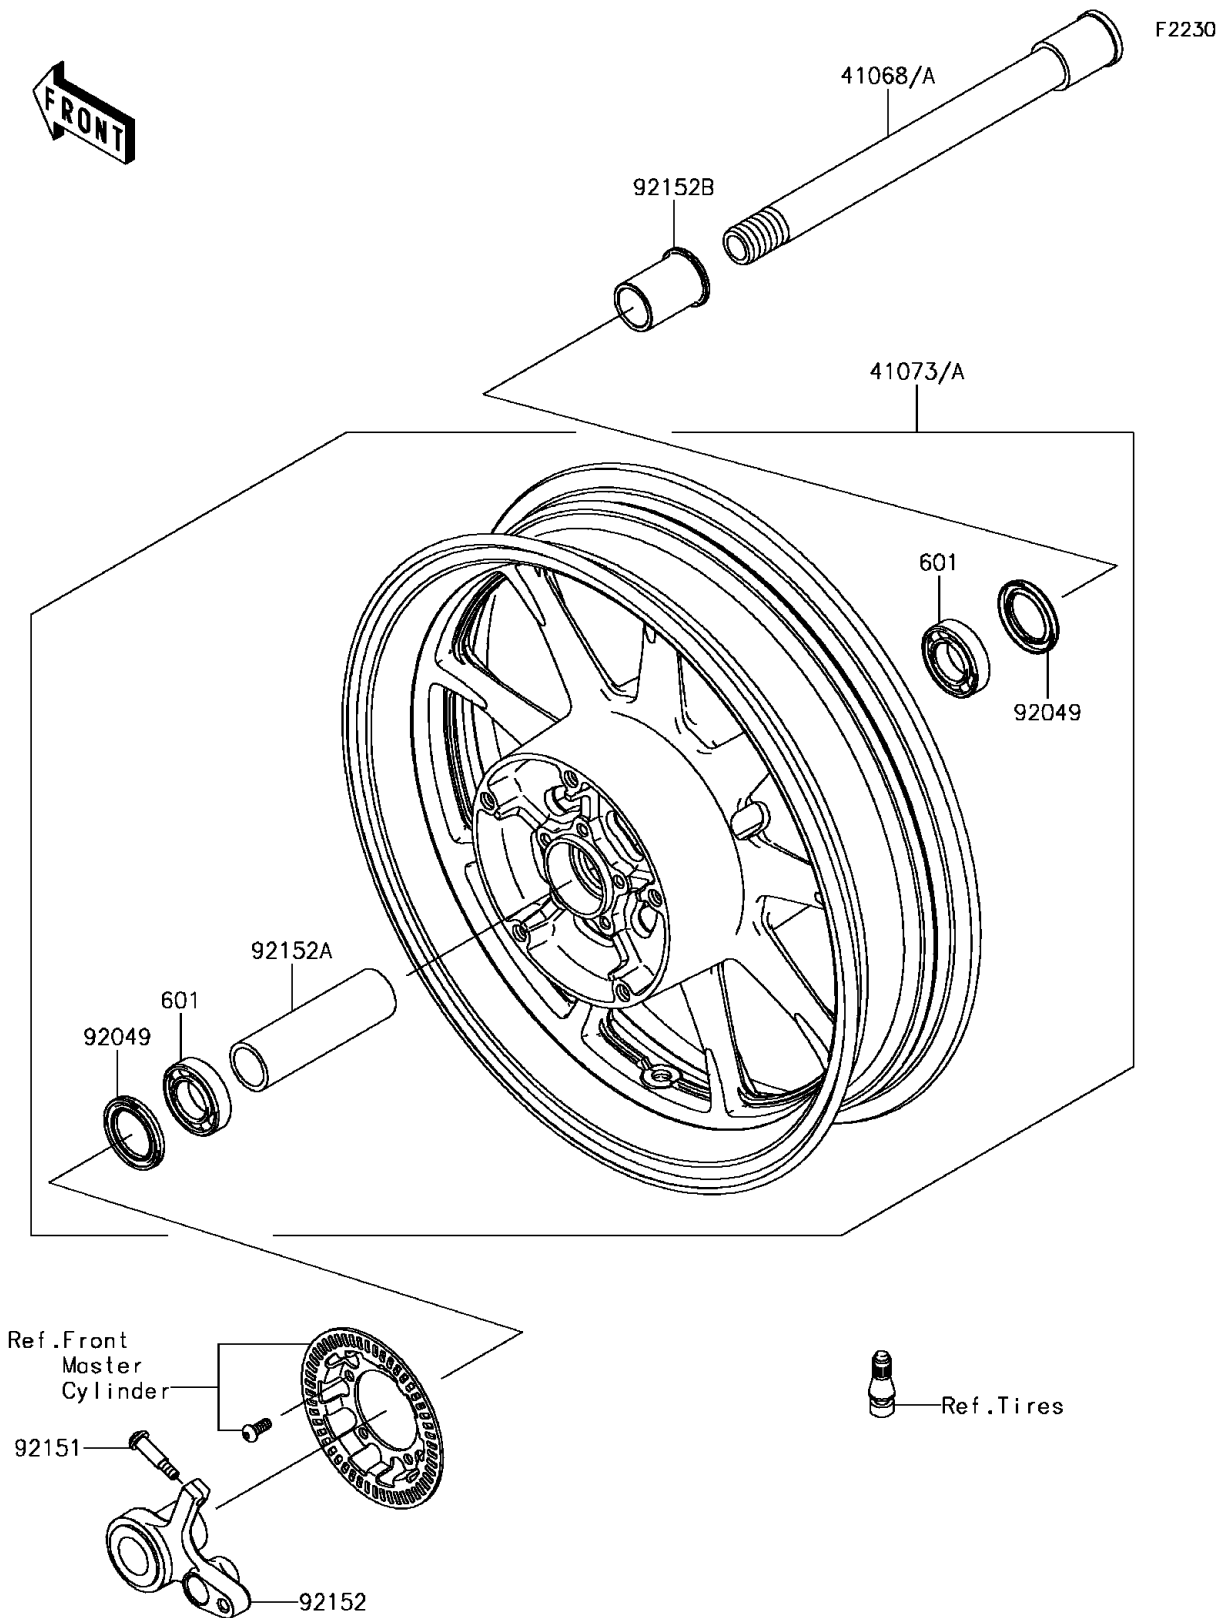

2013 Vulcan® 1700 Voyager® ABS PARTS DIAGRAM

Front Wheel

2013 Vulcan® 1700 Voyager® ABS PARTS LIST

Front Wheel

ITEM NAME	PART NUMBER	QUANTITY
BEARING-BALL,#6005UU (Ref # 601)	601B6005UU	1
AXLE,FR (Ref # 41068A)	41068-1465	1
WHEEL-ASSY,FR,BLACK (Ref # 41073)	41073-0139-18	1
SEAL-OIL,BJN-C2 32X47X5 (Ref # 92049)	92049-0050	1
BOLT,L=32 (Ref # 92151)	92151-1796	1
COLLAR,FR HUB,LH (Ref # 92152)	92152-0699	1
COLLAR,FR HUB,L=109 (Ref # 92152A)	92152-1308	1
COLLAR,FR HUB,L=46.5 (Ref # 92152B)	92152-1492	1