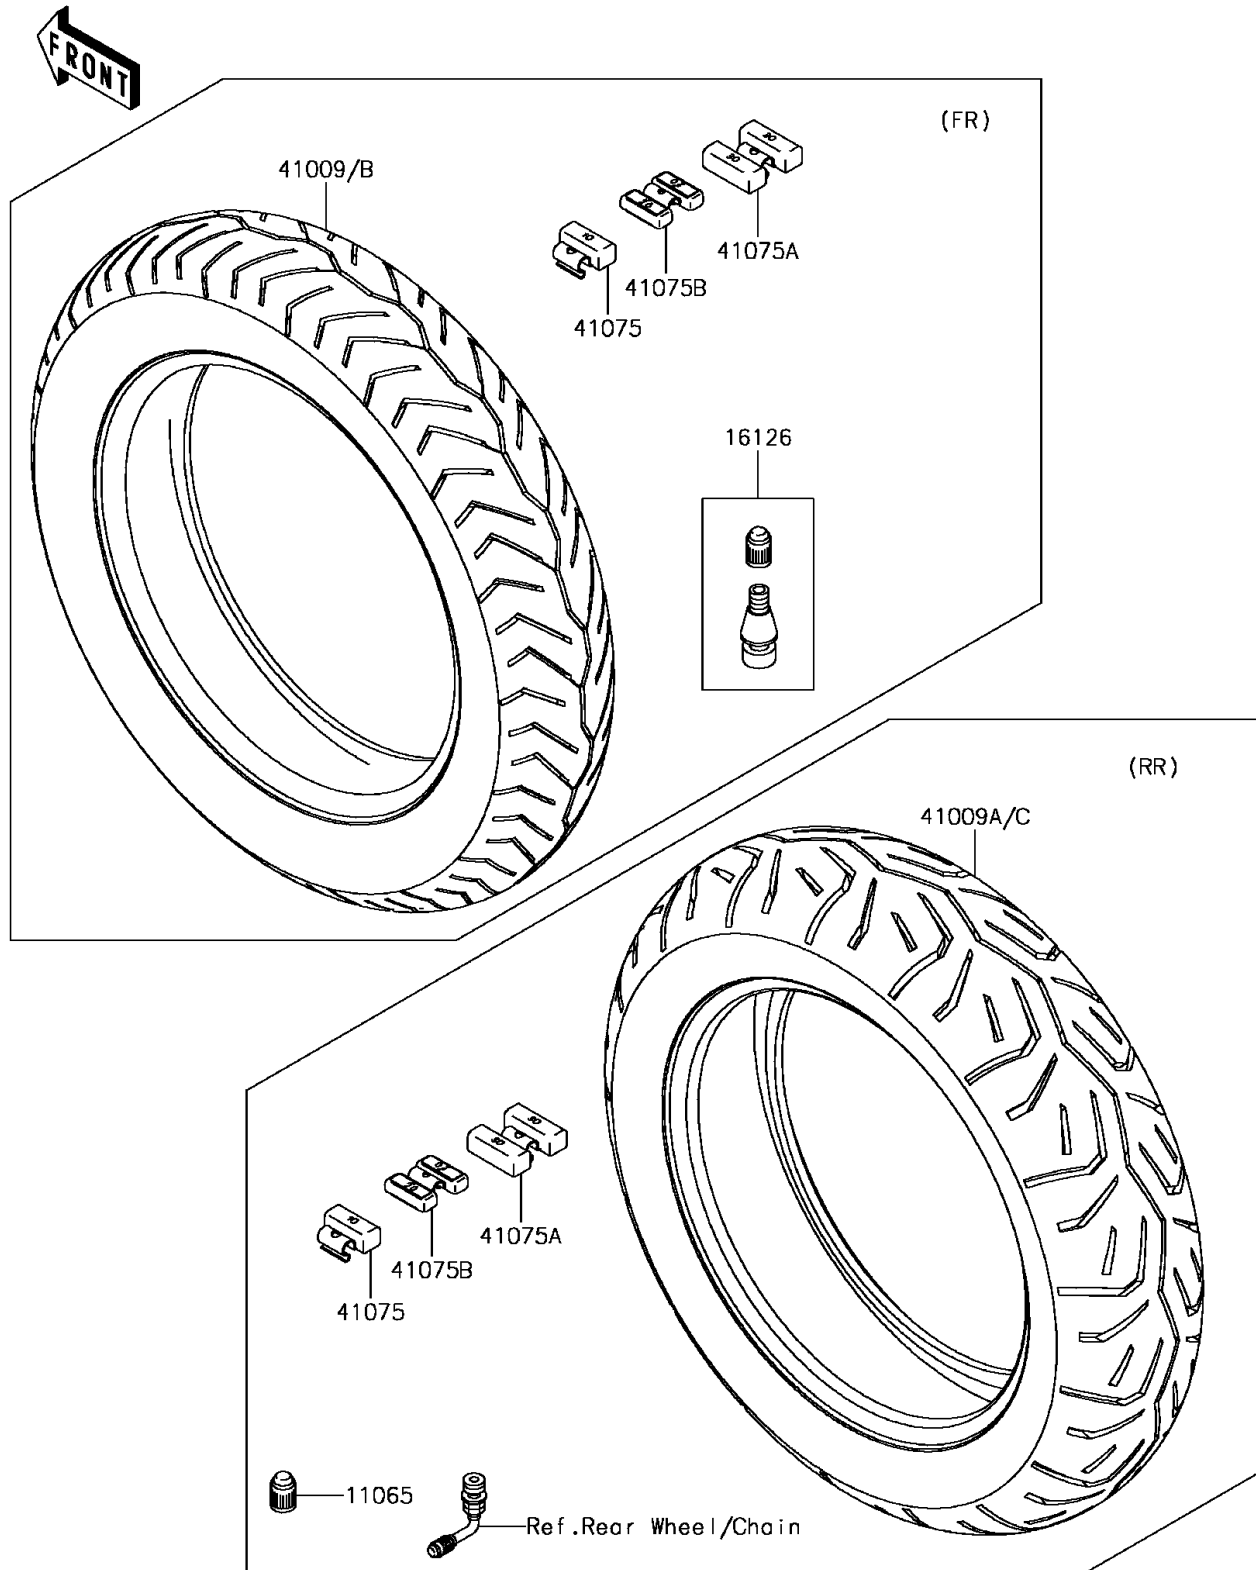

## 2013 Vulcan® 1700 Voyager® ABS PARTS DIAGRAM

Tires

F2210

## 2013 Vulcan® 1700 Voyager® ABS PARTS LIST

Tires

ITEM NAME	PART NUMBER	QUANTITY
CAP (Ref # 11065)	11065-1112	1
VALVE,TIRE (Ref # 16126)	16126-1140	1
TIRE,FR,130/90B16 67H,G721E (Ref # 41009)	41009-0227	1
TIRE,RR,170/70B16 75H,G722E (Ref # 41009A)	41009-0228	1
BALANCER-WHEEL,10G,SILVER (Ref # 41075)	41075-0007	1
BALANCER-WHEEL,30G,SILVER (Ref # 41075A)	41075-0017	1
BALANCER-WHEEL,20G,SILVER (Ref # 41075B)	41075-0018	1