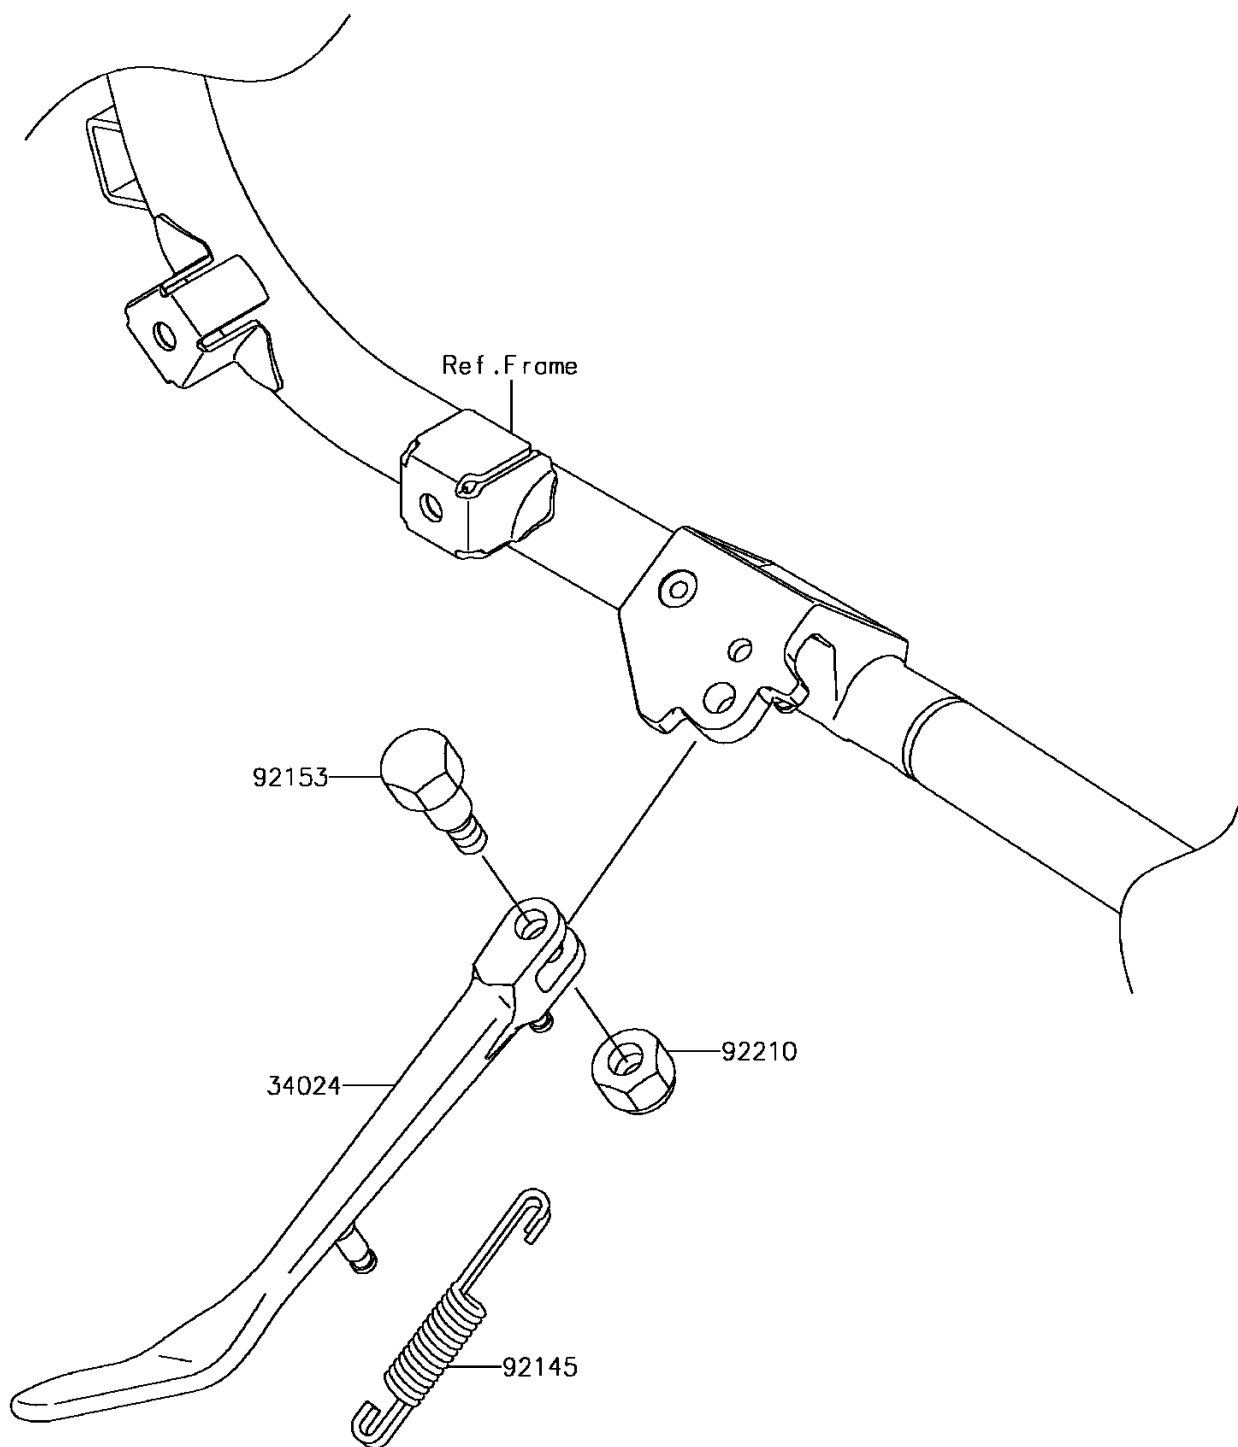

2013 Vulcan® 1700 Voyager® ABS PARTS DIAGRAM

Stand(s)

F2190

2013 Vulcan® 1700 Voyager® ABS PARTS LIST

Stand(s)

ITEM NAME	PART NUMBER	QUANTITY
STAND-SIDE (Ref # 34024)	34024-0014	1
SPRING,SIDE STAND (Ref # 92145)	92145-0687	1
BOLT,SIDE STAND,10MM (Ref # 92153)	92153-1416	1
NUT,LOCK,10MM (Ref # 92210)	92210-0784	1