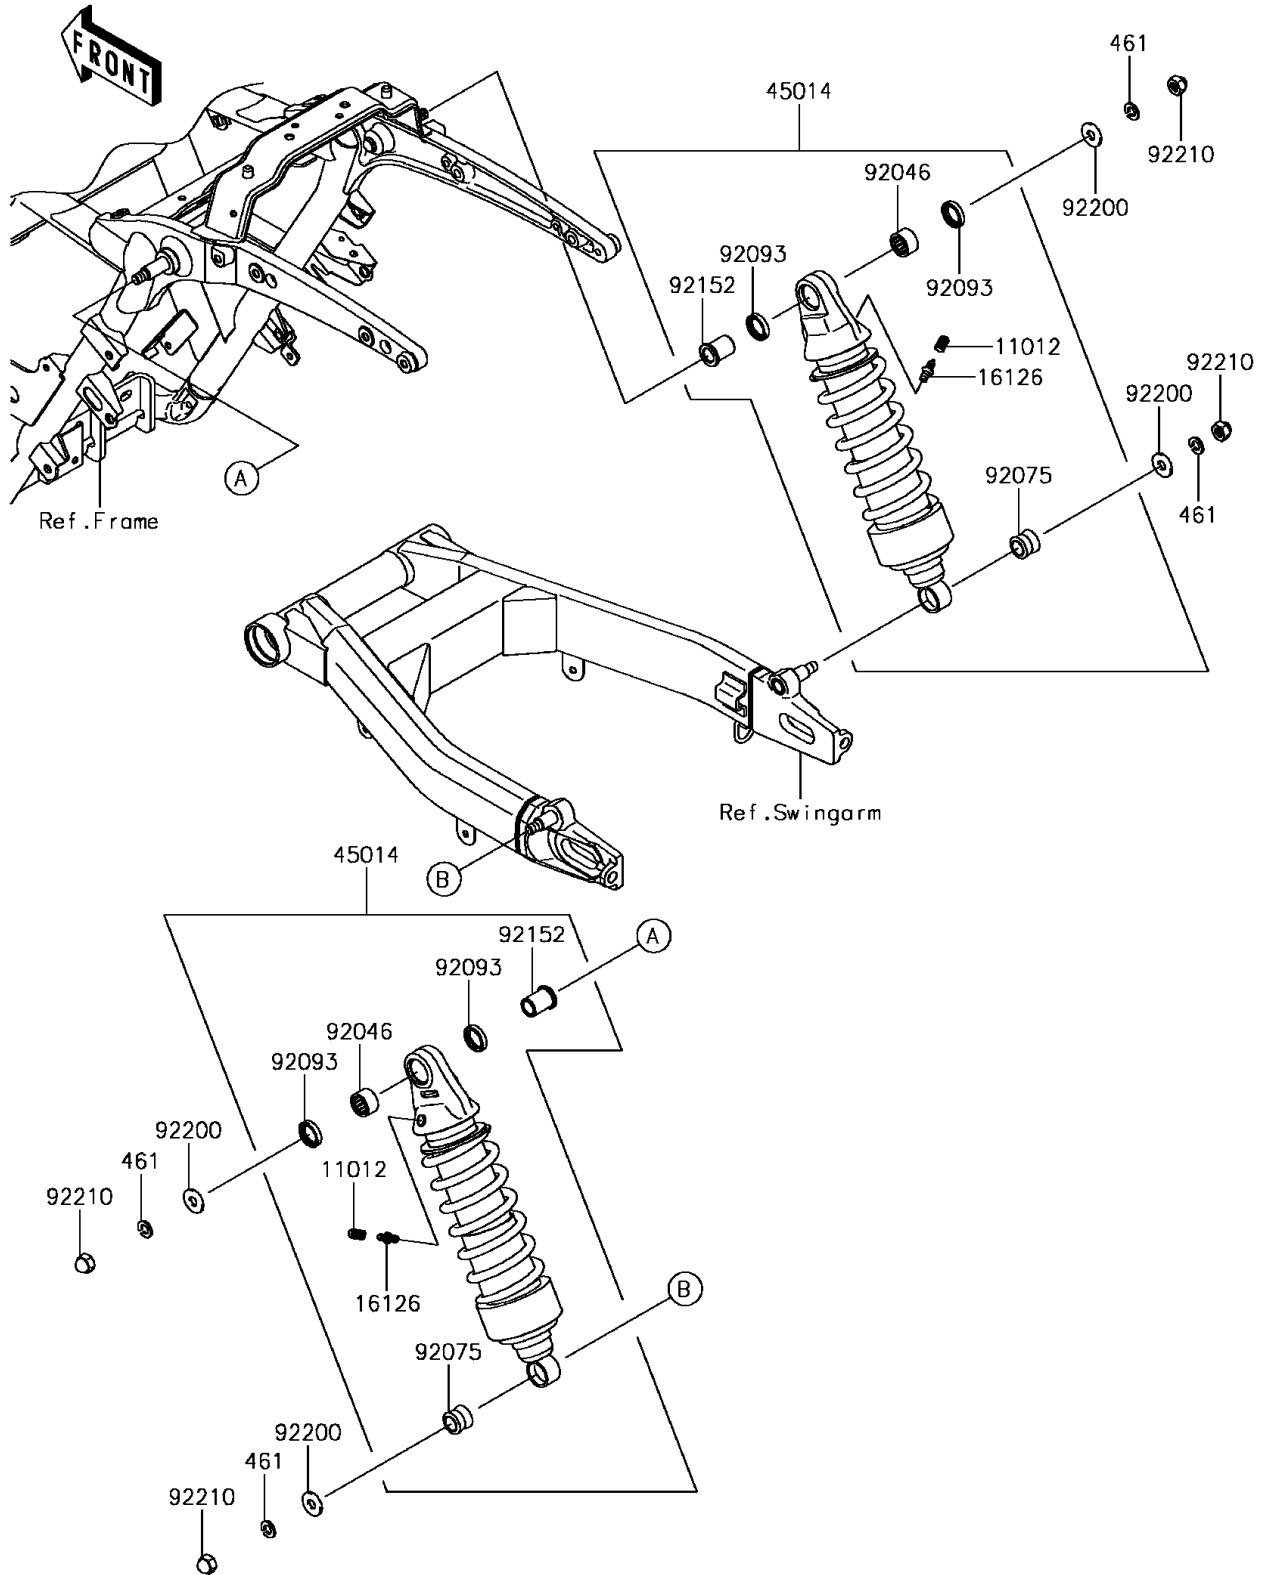

2013 Vulcan® 1700 Voyager® ABS PARTS DIAGRAM

Suspension/Shock Absorber

F2151

2013 Vulcan® 1700 Voyager® ABS PARTS LIST

Suspension/Shock Absorber

ITEM NAME	PART NUMBER	QUANTITY
WASHER-SPRING,10MM (Ref # 461)	461S1000	1
CAP (Ref # 11012)	11012-1283	1
VALVE,AIR (Ref # 16126)	16126-0013	1
SHOCKABSORBER (Ref # 45014)	45014-0208	1
BEARING-NEEDLE (Ref # 92046)	92046-1296	1
DAMPER,SHOCKABSORBER (Ref # 92075)	92075-1387	1
SEAL (Ref # 92093)	92093-1552	1
COLLAR (Ref # 92152)	92152-1336	1
WASHER,10.5X26X2.5 (Ref # 92200)	92200-1565	1
NUT,CAP,10MM (Ref # 92210)	92210-1128	1