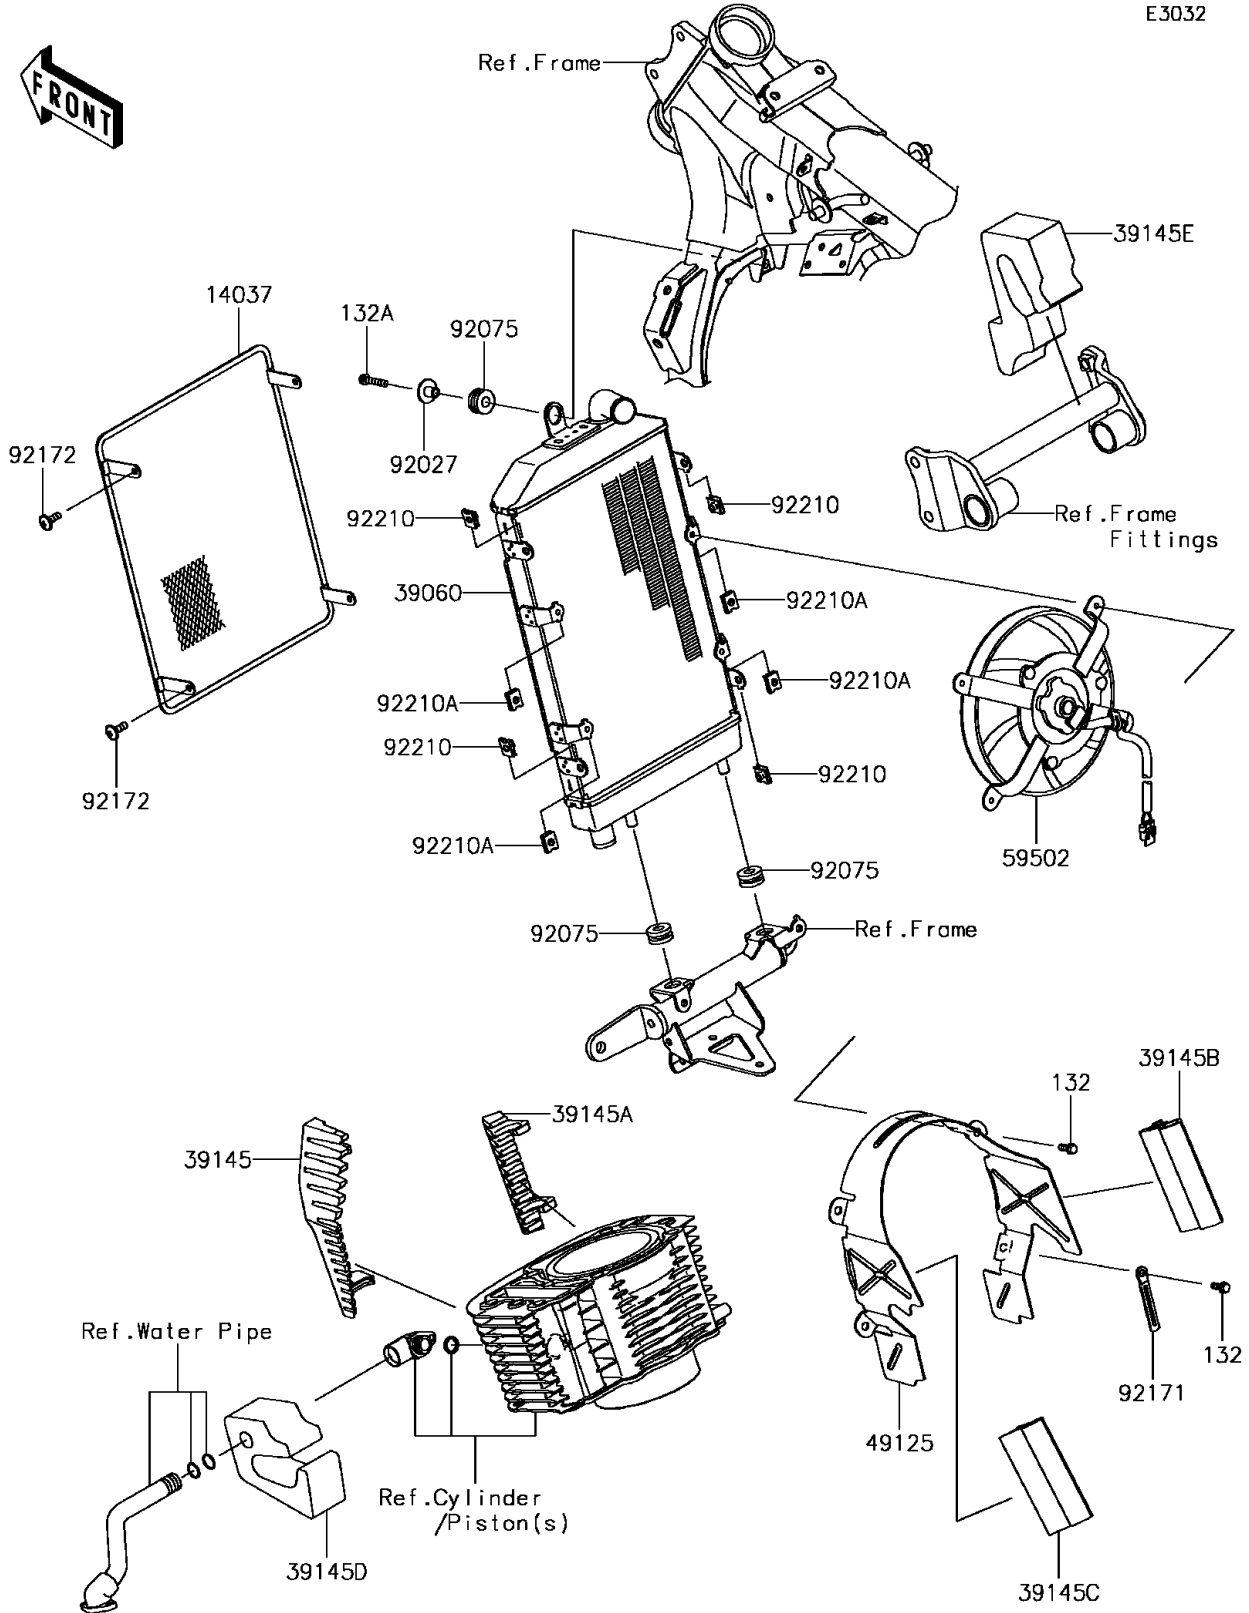

## 2013 Vulcan® 1700 Voyager® ABS PARTS DIAGRAM

Radiator

E3032

## 2013 Vulcan® 1700 Voyager® ABS PARTS LIST

Radiator

ITEM NAME	PART NUMBER	QUANTITY
BOLT-FLANGED-SMALL,6X14 (Ref # 132)	132BB0614	1
BOLT-FLANGED-SMALL,6X20 (Ref # 132A)	132BB0620	1
SCREEN,INNER (Ref # 14037)	14037-0014	1
RADIATOR (Ref # 39060)	39060-0706	1
TRIM-SEAL,HEAD LH (Ref # 39145)	39145-0704	1
TRIM-SEAL,HEAD RH (Ref # 39145A)	39145-0705	1
TRIM-SEAL,SHROUD RH (Ref # 39145B)	39145-0706	1
TRIM-SEAL,SHROUD LH (Ref # 39145C)	39145-0707	1
TRIM-SEAL,SHROUD LH,LWR (Ref # 39145D)	39145-0708	1
TRIM-SEAL,SHROUD RH,LWR (Ref # 39145E)	39145-0709	1
SHROUD (Ref # 49125)	49125-0567	1
FAN-ASSY (Ref # 59502)	59502-0040	1
COLLAR,L=13.1,BLACK (Ref # 92027)	92027-1450	1
DAMPER,10X24X12 (Ref # 92075)	92075-1690	1
CLAMP (Ref # 92171)	92171-0791	1
SCREW,6X14 (Ref # 92172)	92172-0004	1
NUT (Ref # 92210)	92210-1125	1
NUT (Ref # 92210A)	92210-1323	1