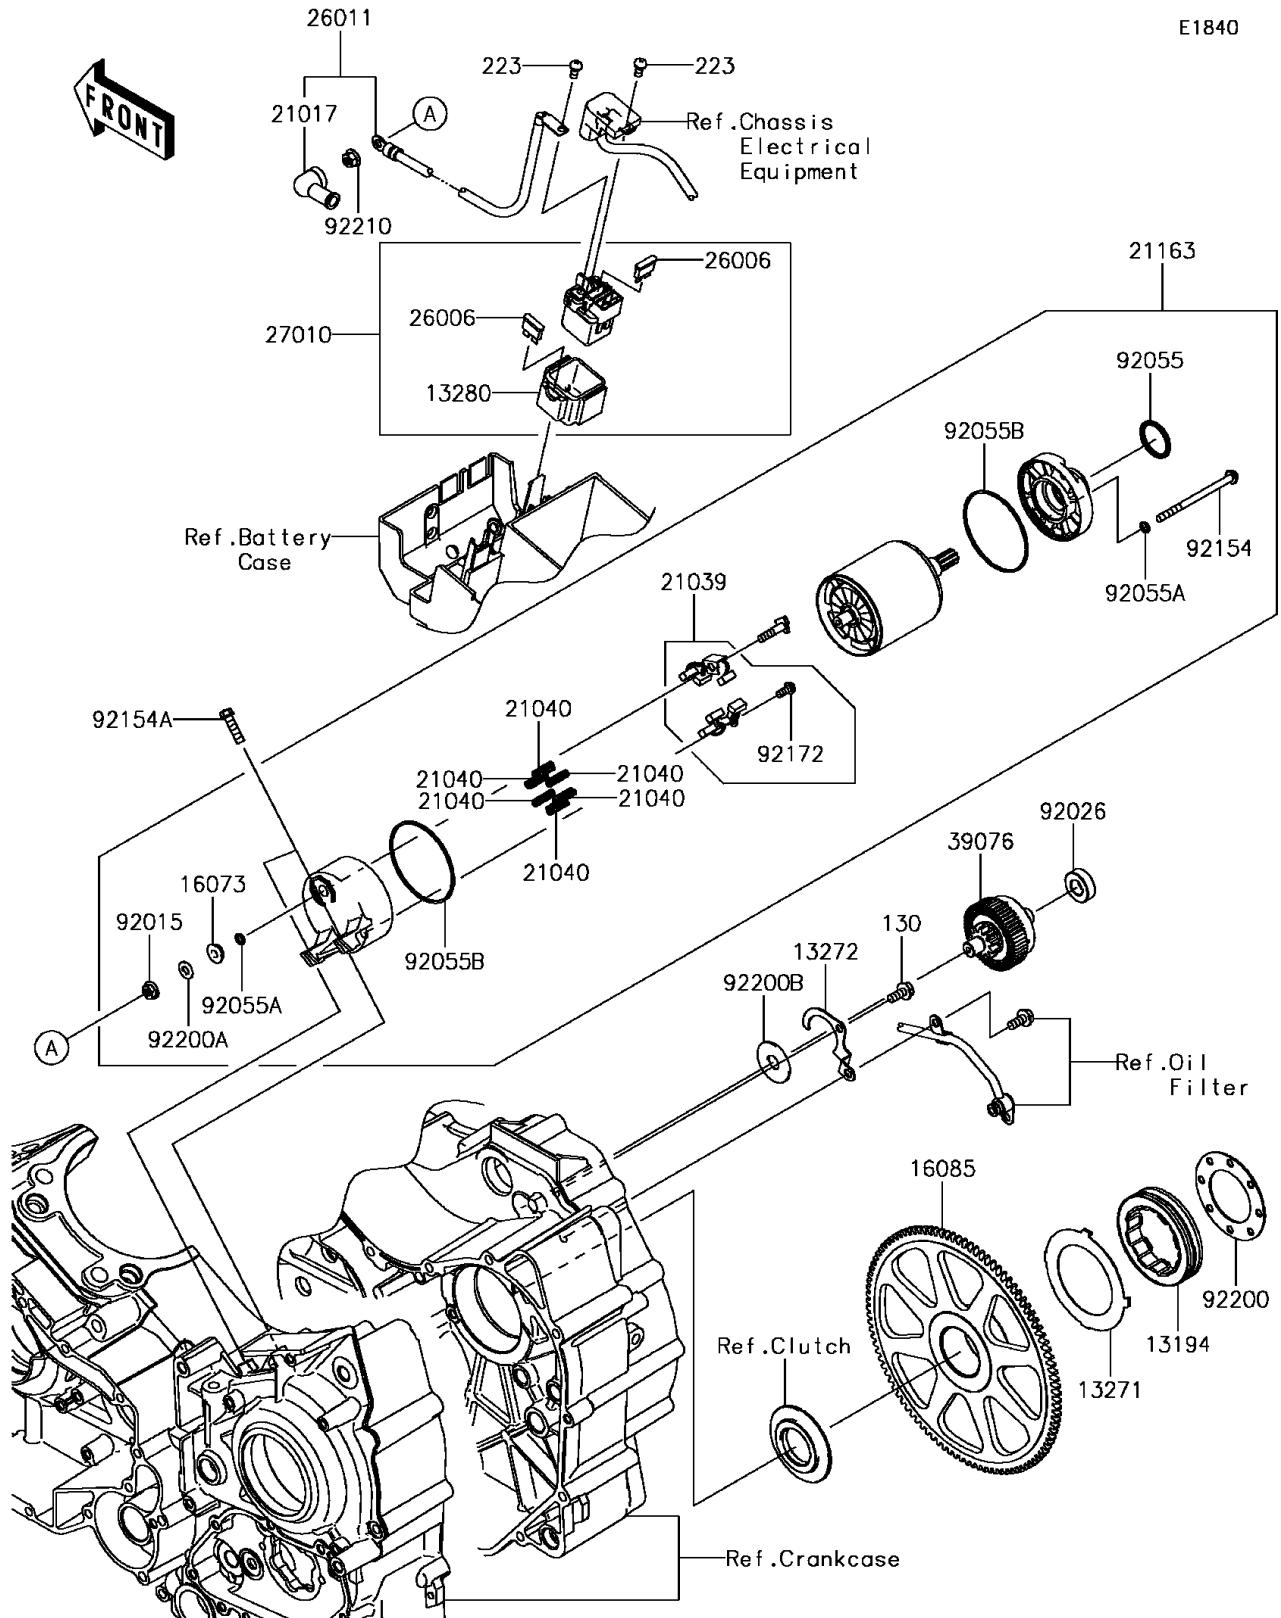

2013 Vulcan® 1700 Voyager® ABS PARTS DIAGRAM

Starter Motor

2013 Vulcan® 1700 Voyager® ABS PARTS LIST

Starter Motor

ITEM NAME	PART NUMBER	QUANTITY
BOLT-FLANGED,6X14 (Ref # 130)	130BA0614	1
SCREW-PAN-WS-CROS,5X10 (Ref # 223)	223AA0510	1
CLUTCH-ONEWAY (Ref # 13194)	13194-0001	1
PLATE (Ref # 13271)	13271-0037	1
PLATE,LIMITER (Ref # 13272)	13272-0673	1
HOLDER (Ref # 13280)	13280-1263	1
INSULATOR (Ref # 16073)	16073-0053	1
GEAR,FREE WHEEL (Ref # 16085)	16085-0121	1
GROMMET,STARTER TERMINAL (Ref # 21017)	21017-017	1
BRUSH (Ref # 21039)	21039-0009	1
SPRING-BRUSH (Ref # 21040)	21040-0003	1
STARTER-ELECTRIC (Ref # 21163)	21163-0055	1
FUSE,BLADE,30A,GREEN (Ref # 26006)	26006-1006	1
WIRE-LEAD (Ref # 26011)	26011-0239	1
SWITCH,MAGNETIC (Ref # 27010)	27010-0793	1
LIMITER,STARTER IDLE GEAR (Ref # 39076)	39076-0017	1
NUT,STARTER MOTOR (Ref # 92015)	92015-1476	1
SPACER,12.3X25X8.1 (Ref # 92026)	92026-0127	1
RING-0 (Ref # 92055)	92055-1276	1
RING-0,4.5X2.0 (Ref # 92055A)	92055-1370	1
RING-0,STARTER MOTOR (Ref # 92055B)	92055-1381	1
BOLT (Ref # 92154)	92154-0265	1
BOLT,FLANGED,6X25 (Ref # 92154A)	92154-0497	1
SCREW (Ref # 92172)	92172-0334	1
WASHER,44X73.5X1.2 (Ref # 92200)	92200-0019	1
WASHER (Ref # 92200A)	92200-0386	1
WASHER,12X34X1.6 (Ref # 92200B)	92200-0478	1
NUT,6MM (Ref # 92210)	92210-0188	1