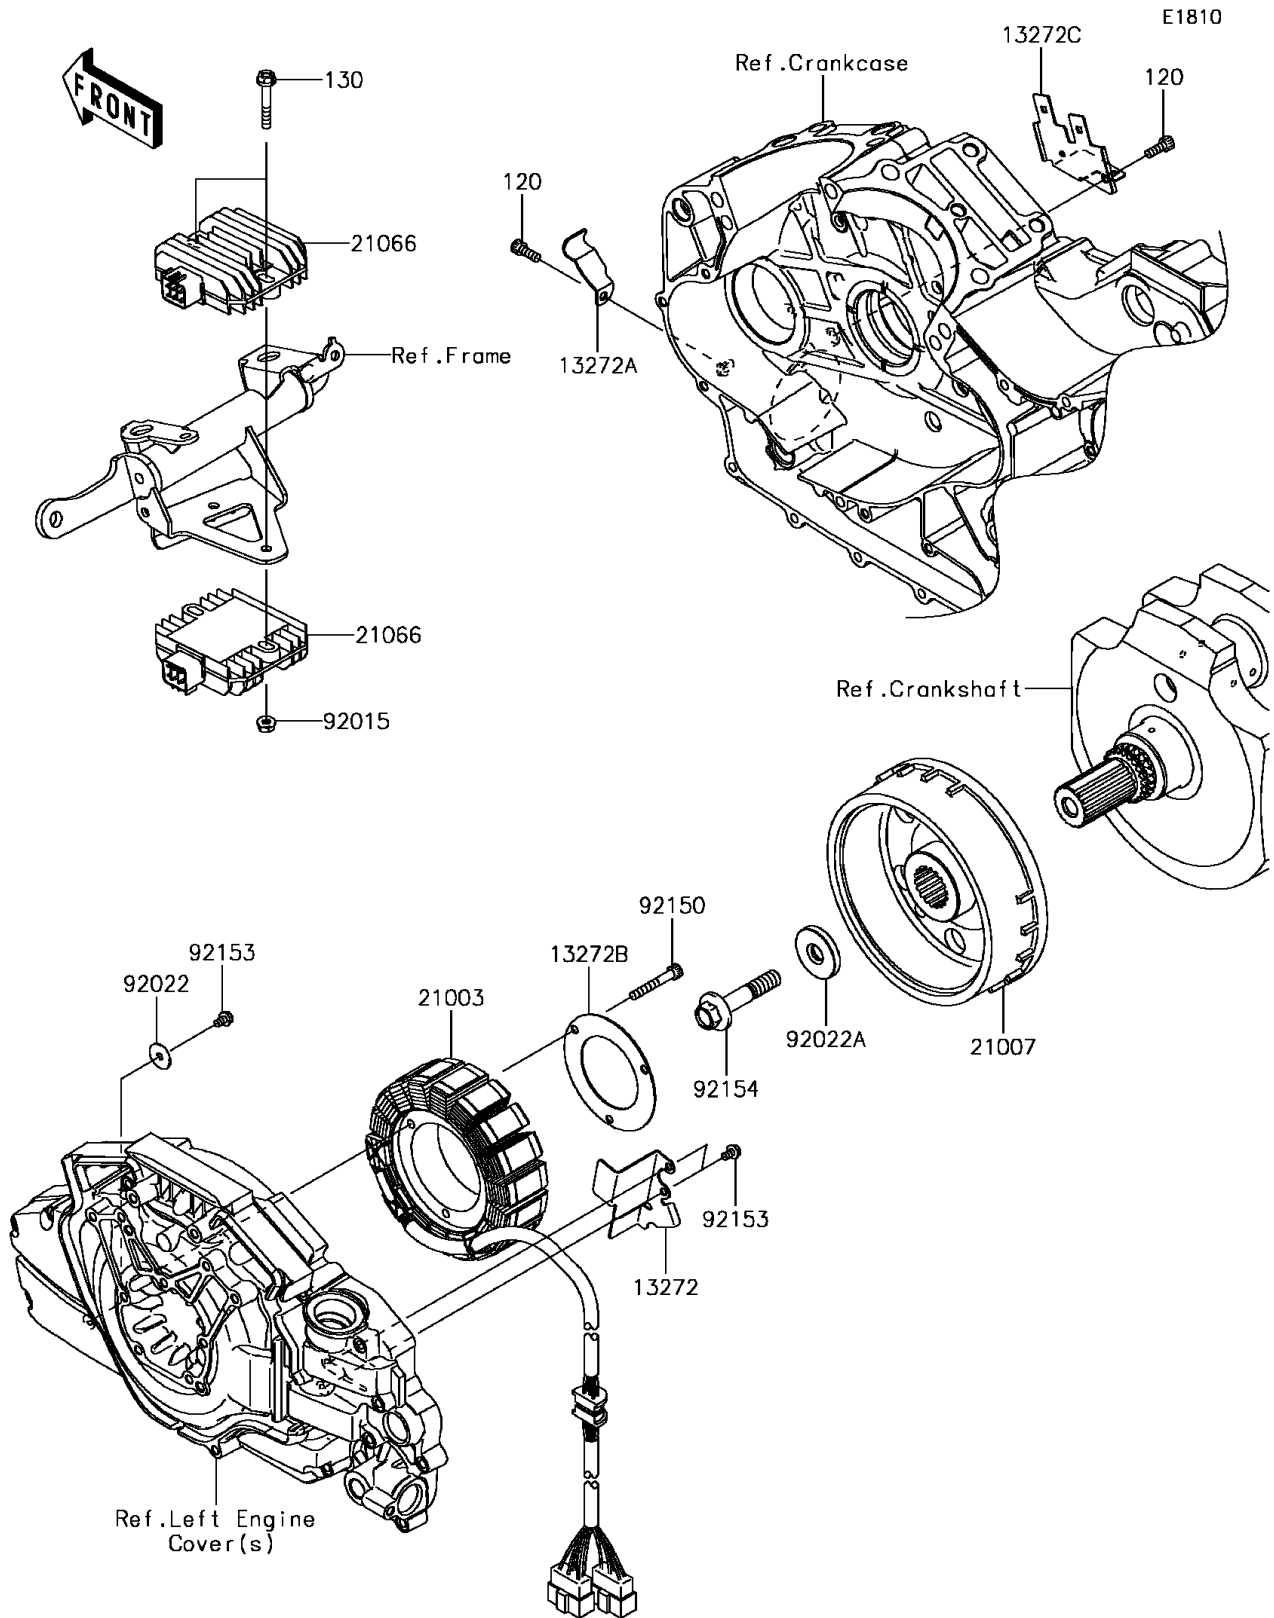

## 2013 Vulcan® 1700 Voyager® ABS PARTS DIAGRAM

Generator

## 2013 Vulcan® 1700 Voyager® ABS PARTS LIST

Generator

ITEM NAME	PART NUMBER	QUANTITY
BOLT-SOCKET,6X16 (Ref # 120)	120CA0616	1
BOLT-FLANGED,6X40 (Ref # 130)	130BB0640	1
PLATE,INNER GENE. COVER (Ref # 13272)	13272-0320	1
PLATE,FR RH CASE (Ref # 13272A)	13272-0427	1
PLATE,STATOR (Ref # 13272B)	13272-0683	1
PLATE,COUPLER (Ref # 13272C)	13272-1249	1
STATOR (Ref # 21003)	21003-0076	1
ROTOR (Ref # 21007)	21007-0116	1
REGULATOR-VOLTAGE (Ref # 21066)	21066-0043	1
NUT,FLANGED,6MM,BLACK (Ref # 92015)	92015-1233	1
WASHER,5.5X20X1.2 (Ref # 92022)	92022-104	1
WASHER,12X40X6 (Ref # 92022A)	92022-1904	1
BOLT,SOCKET,6X40 (Ref # 92150)	92150-1958	1
BOLT,5X10 (Ref # 92153)	92153-0687	1
BOLT,ROTOR,12X60 (Ref # 92154)	92154-0032	1