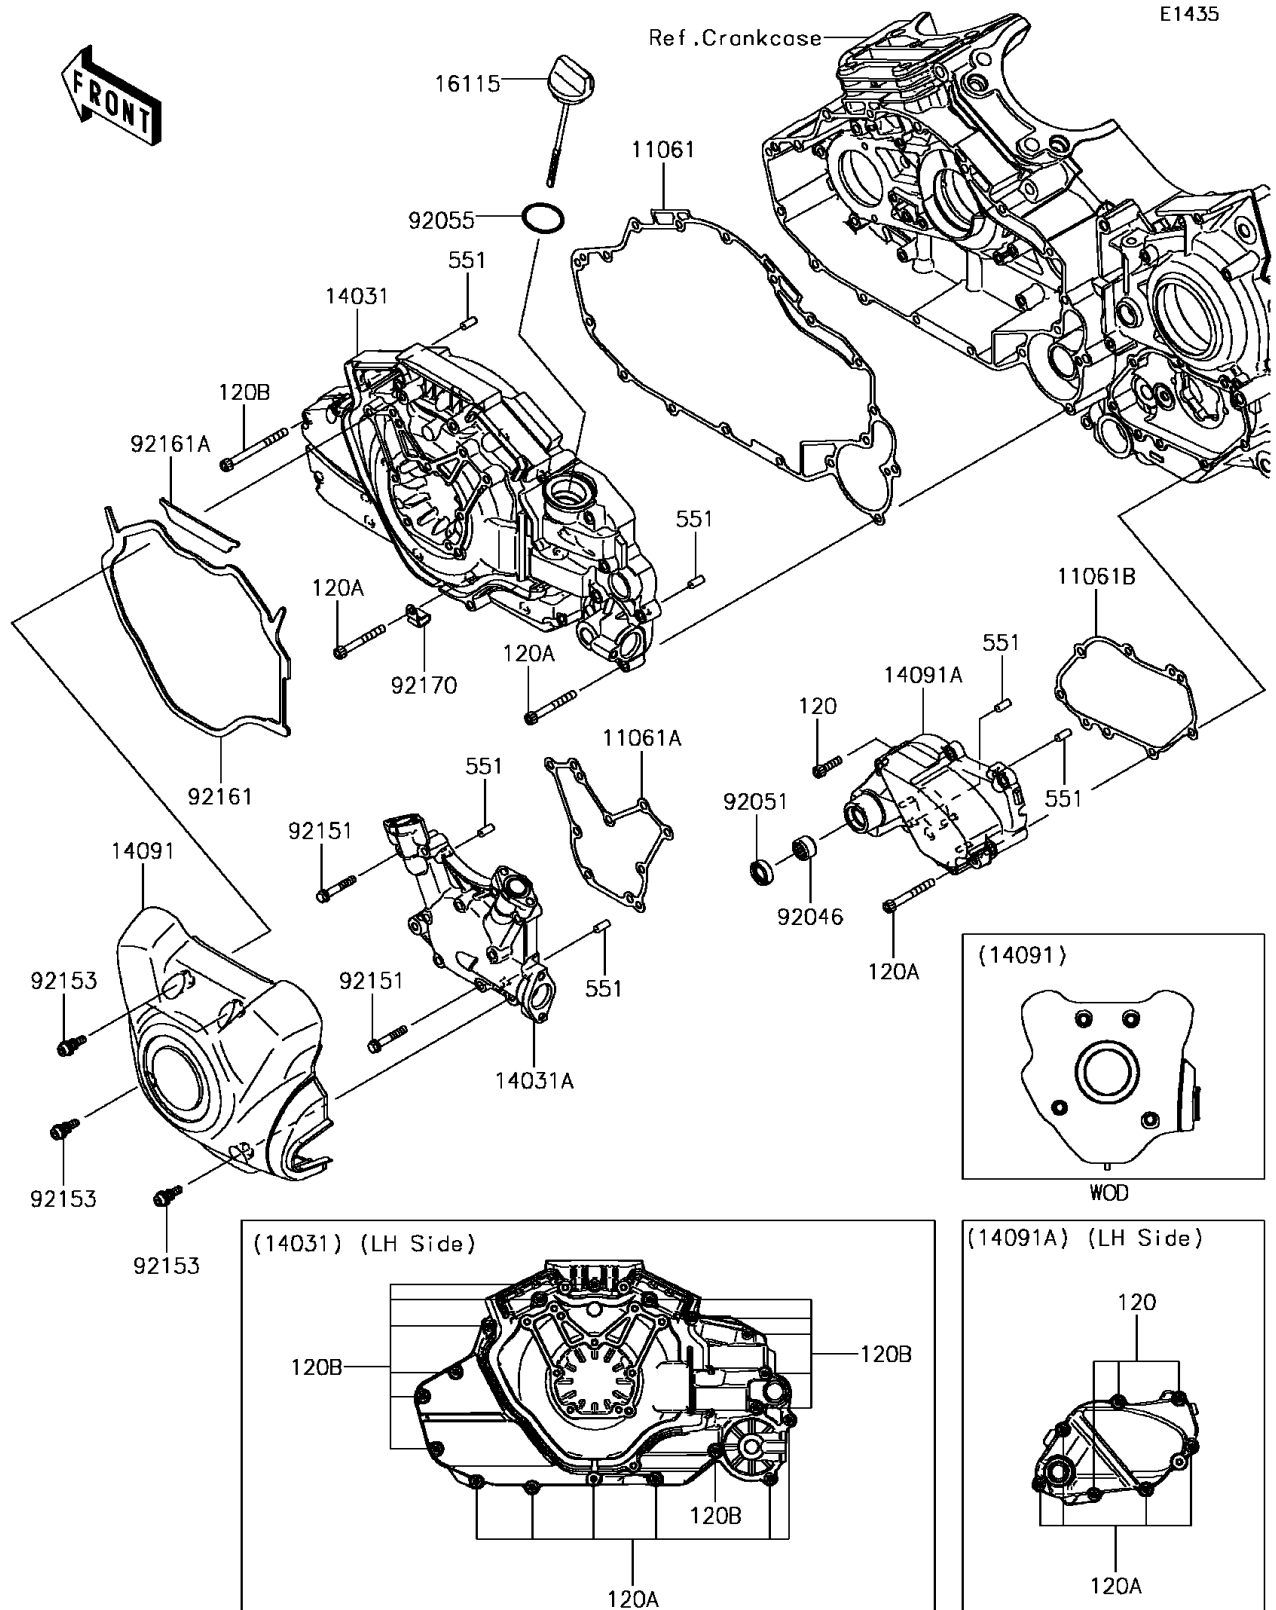

## 2013 Vulcan® 1700 Voyager® ABS PARTS DIAGRAM

Left Engine Cover(s)

## 2013 Vulcan® 1700 Voyager® ABS PARTS LIST

Left Engine Cover(s)

ITEM NAME	PART NUMBER	QUANTITY
BOLT-SOCKET,6X22 (Ref # 120)	120CC0622	1
BOLT-SOCKET,6X50 (Ref # 120A)	120CC0650	1
BOLT-SOCKET,6X70 (Ref # 120B)	120CC0670	1
PIN-DOWEL,6X14 (Ref # 551)	551A0614	1
GASKET,GENERATOR COVER,IN (Ref # 11061)	11061-0338	1
GASKET,GENERATOR COVER,MID (Ref # 11061A)	11061-0339	1
GASKET,CHANGE COVER (Ref # 11061B)	11061-0340	1
COVER-GENERATOR,INNER (Ref # 14031)	14031-0093	1
COVER-GENERATOR,MIDDLE (Ref # 14031A)	14031-0094	1
COVER,GENERATOR,OUTER (Ref # 14091)	14091-1690	1
COVER,CHANGE (Ref # 14091A)	14091-1807	1
CAP-OIL FILLER (Ref # 16115)	16115-0019	1
BEARING-NEEDLE,HK1312 (Ref # 92046)	92046-1148	1
SEAL-OIL,TB13225.5 (Ref # 92051)	92051-005	1
RING-O,31.5X2.6 (Ref # 92055)	92055-049	1
BOLT,6X35 (Ref # 92151)	92151-1624	1
BOLT,SOCKET,6X22 (Ref # 92153)	92153-1331	1
DAMPER (Ref # 92161)	92161-0668	1
DAMPER (Ref # 92161A)	92161-0672	1
CLAMP (Ref # 92170)	92170-1577	1